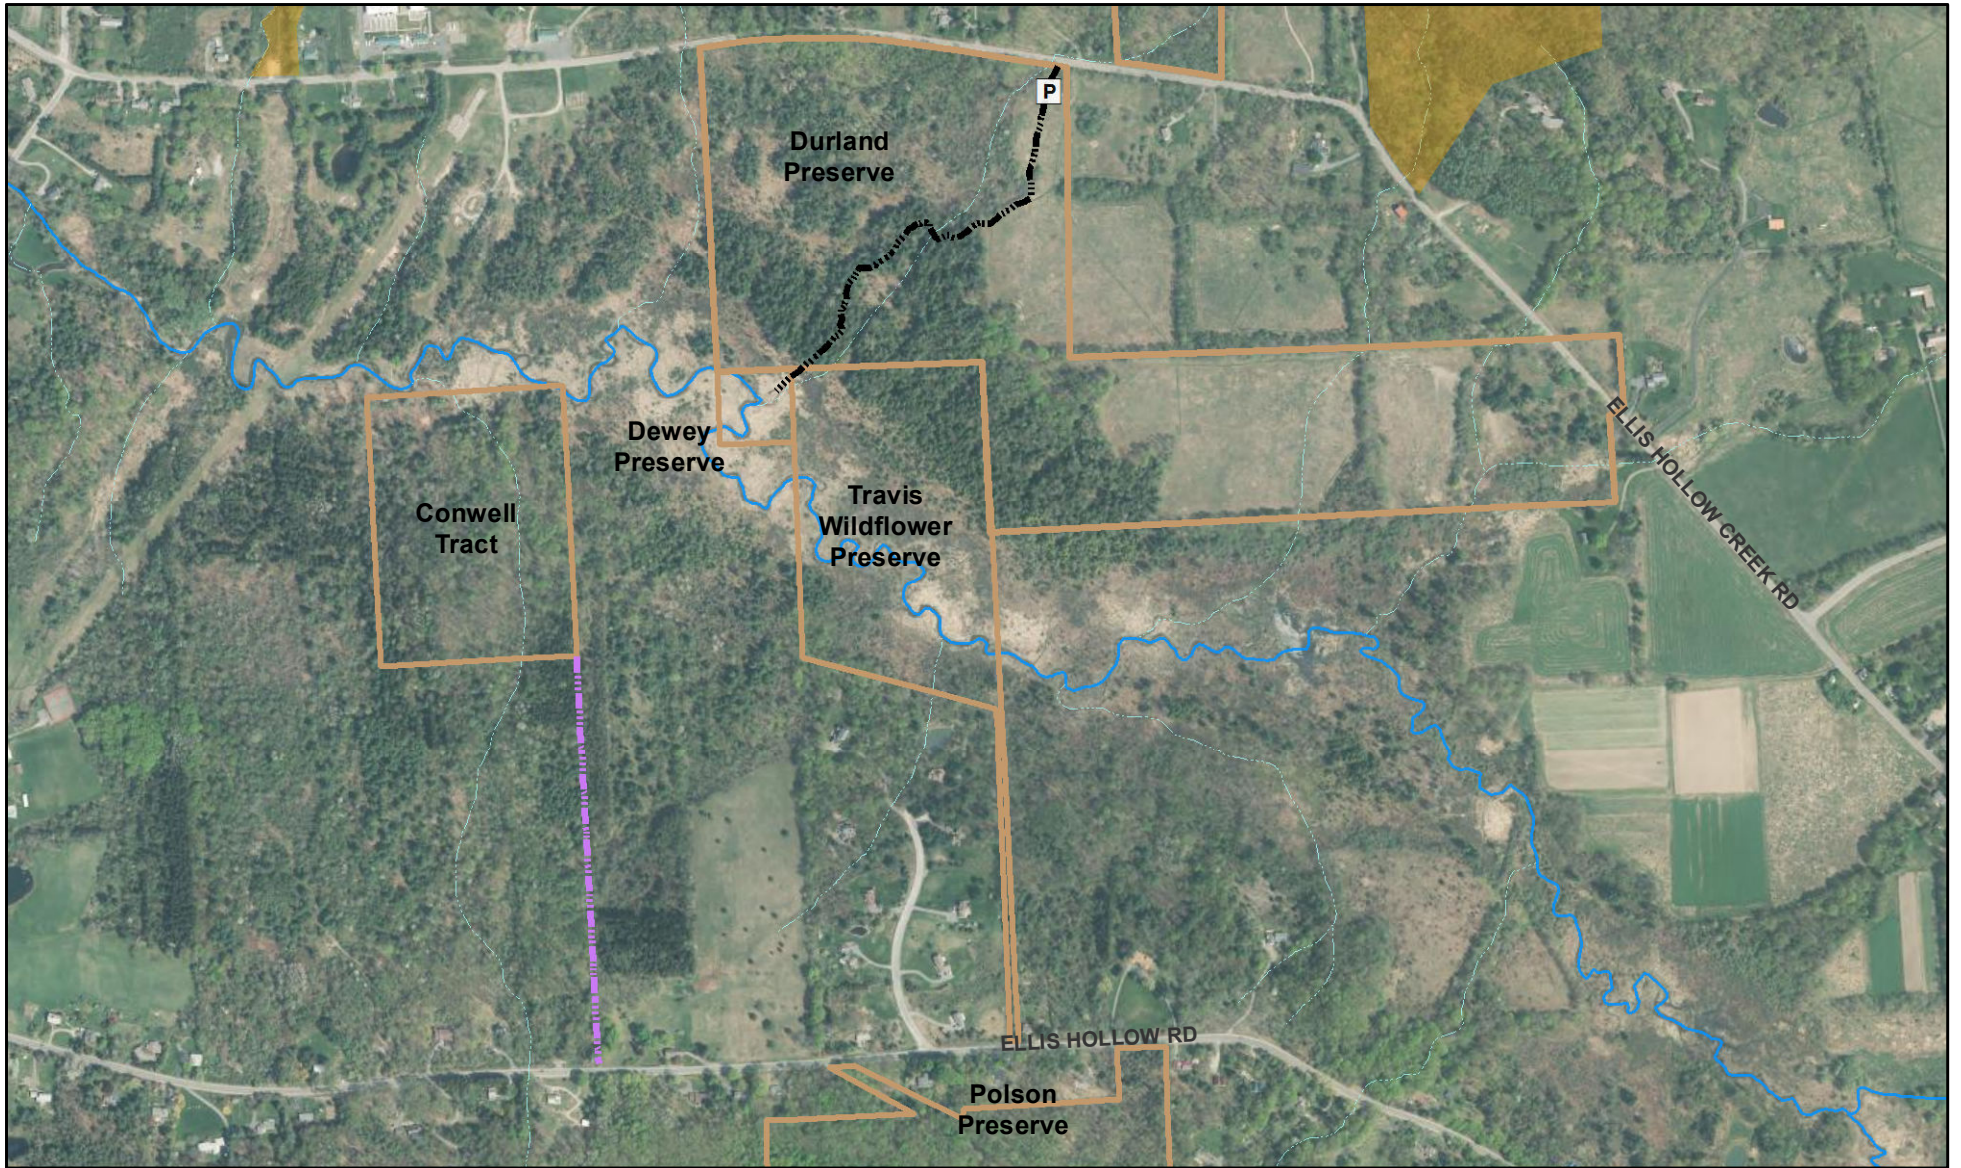

Cornell Botanic Gardens Natural Areas - Ellis Hollow Wetlands

- Parking Area
- Natural Areas
- FLLT Preserves
- Intermittent Stream
- Perennial Stream
- Right Of Way
- Natural Areas Trails**
- Unblazed Trail