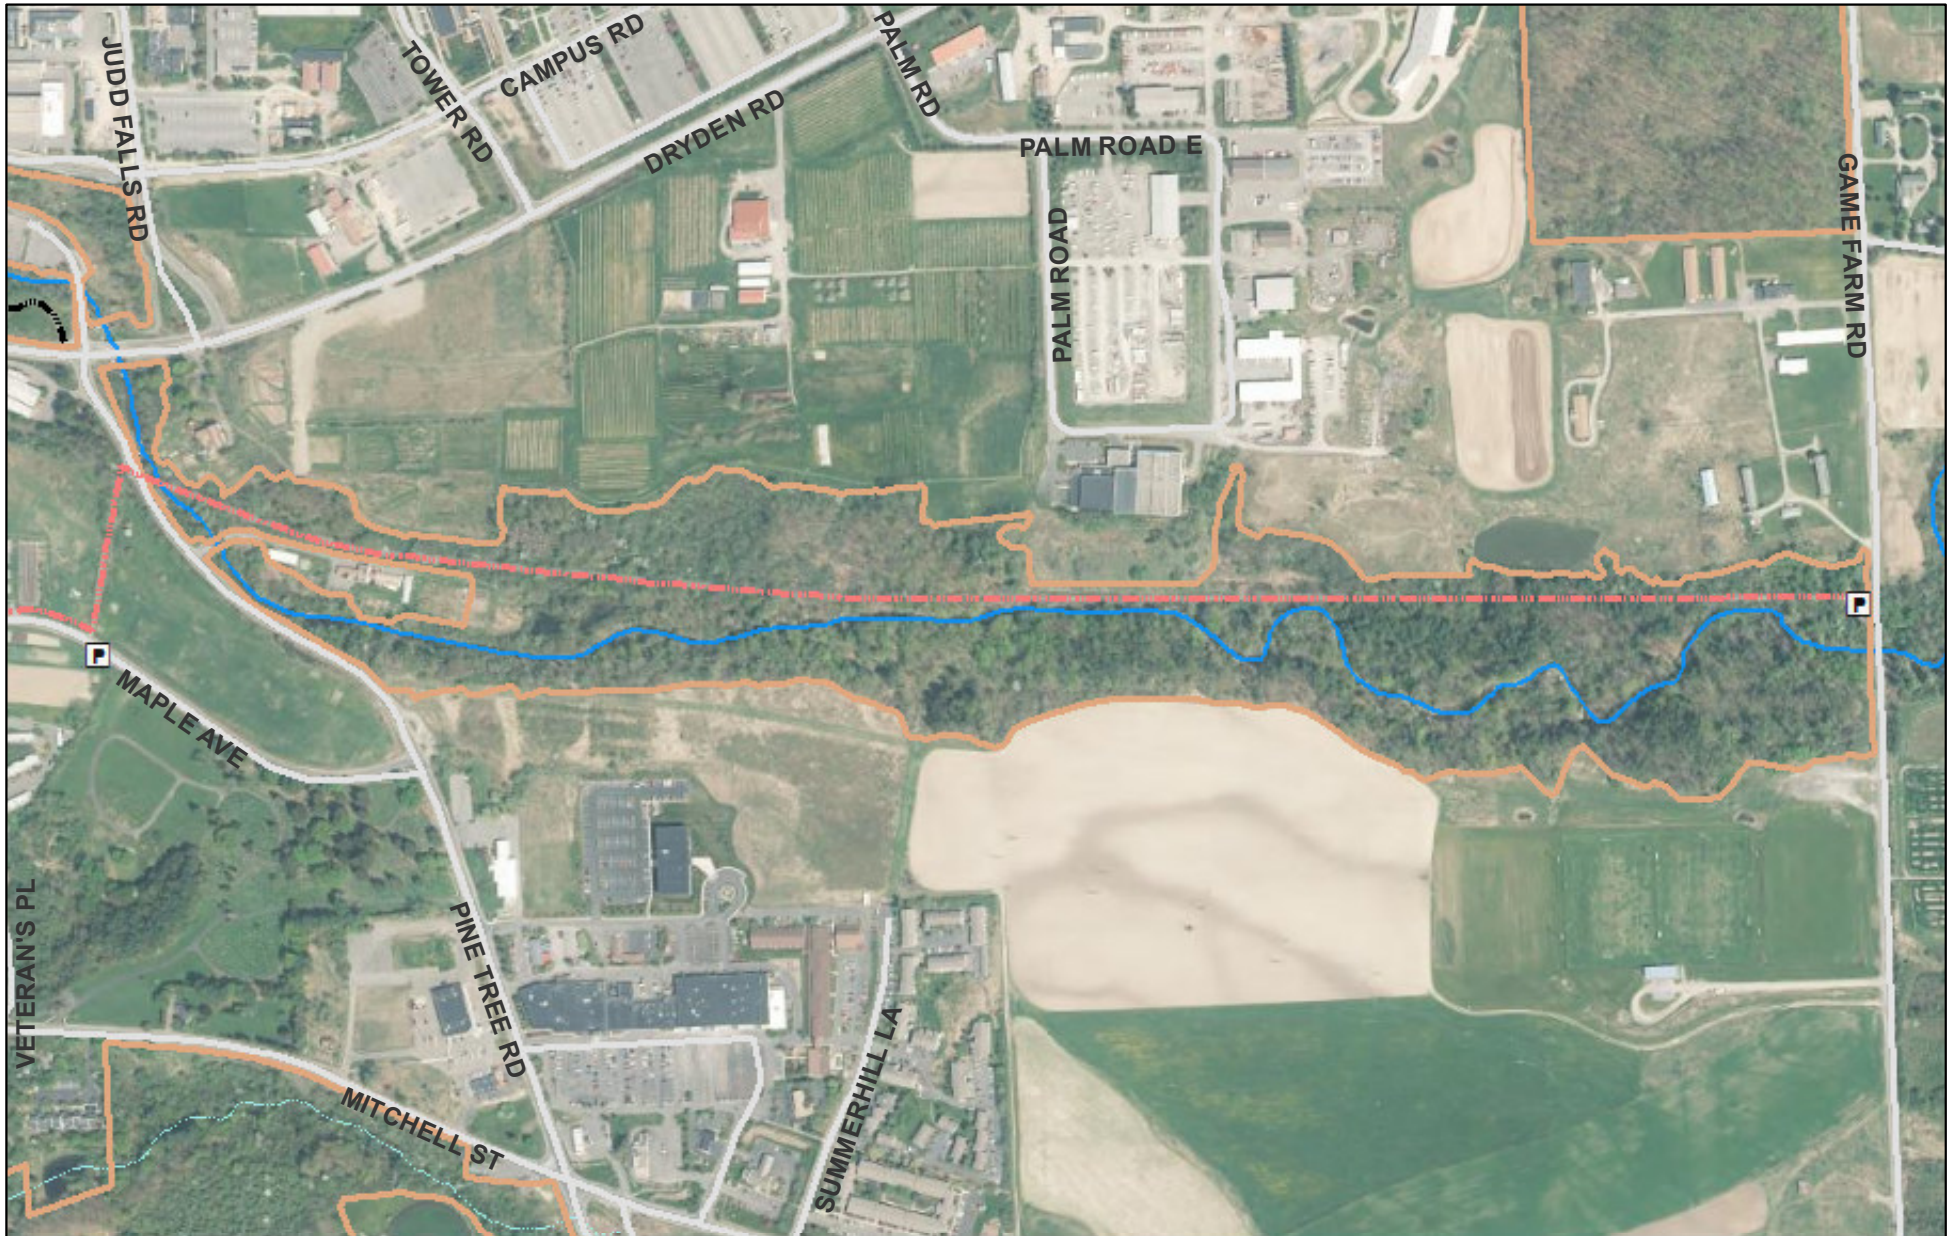

# Cornell Botanic Gardens Natural Area - Upper Cascadilla

 Parking Area

 Natural Areas

 East Hill Rec Way

 Intermittent Stream

 Perennial Stream

**Natural Areas Trails**

 Unblazed Trail

0 250 500 1,000 1,500 2,000 Feet