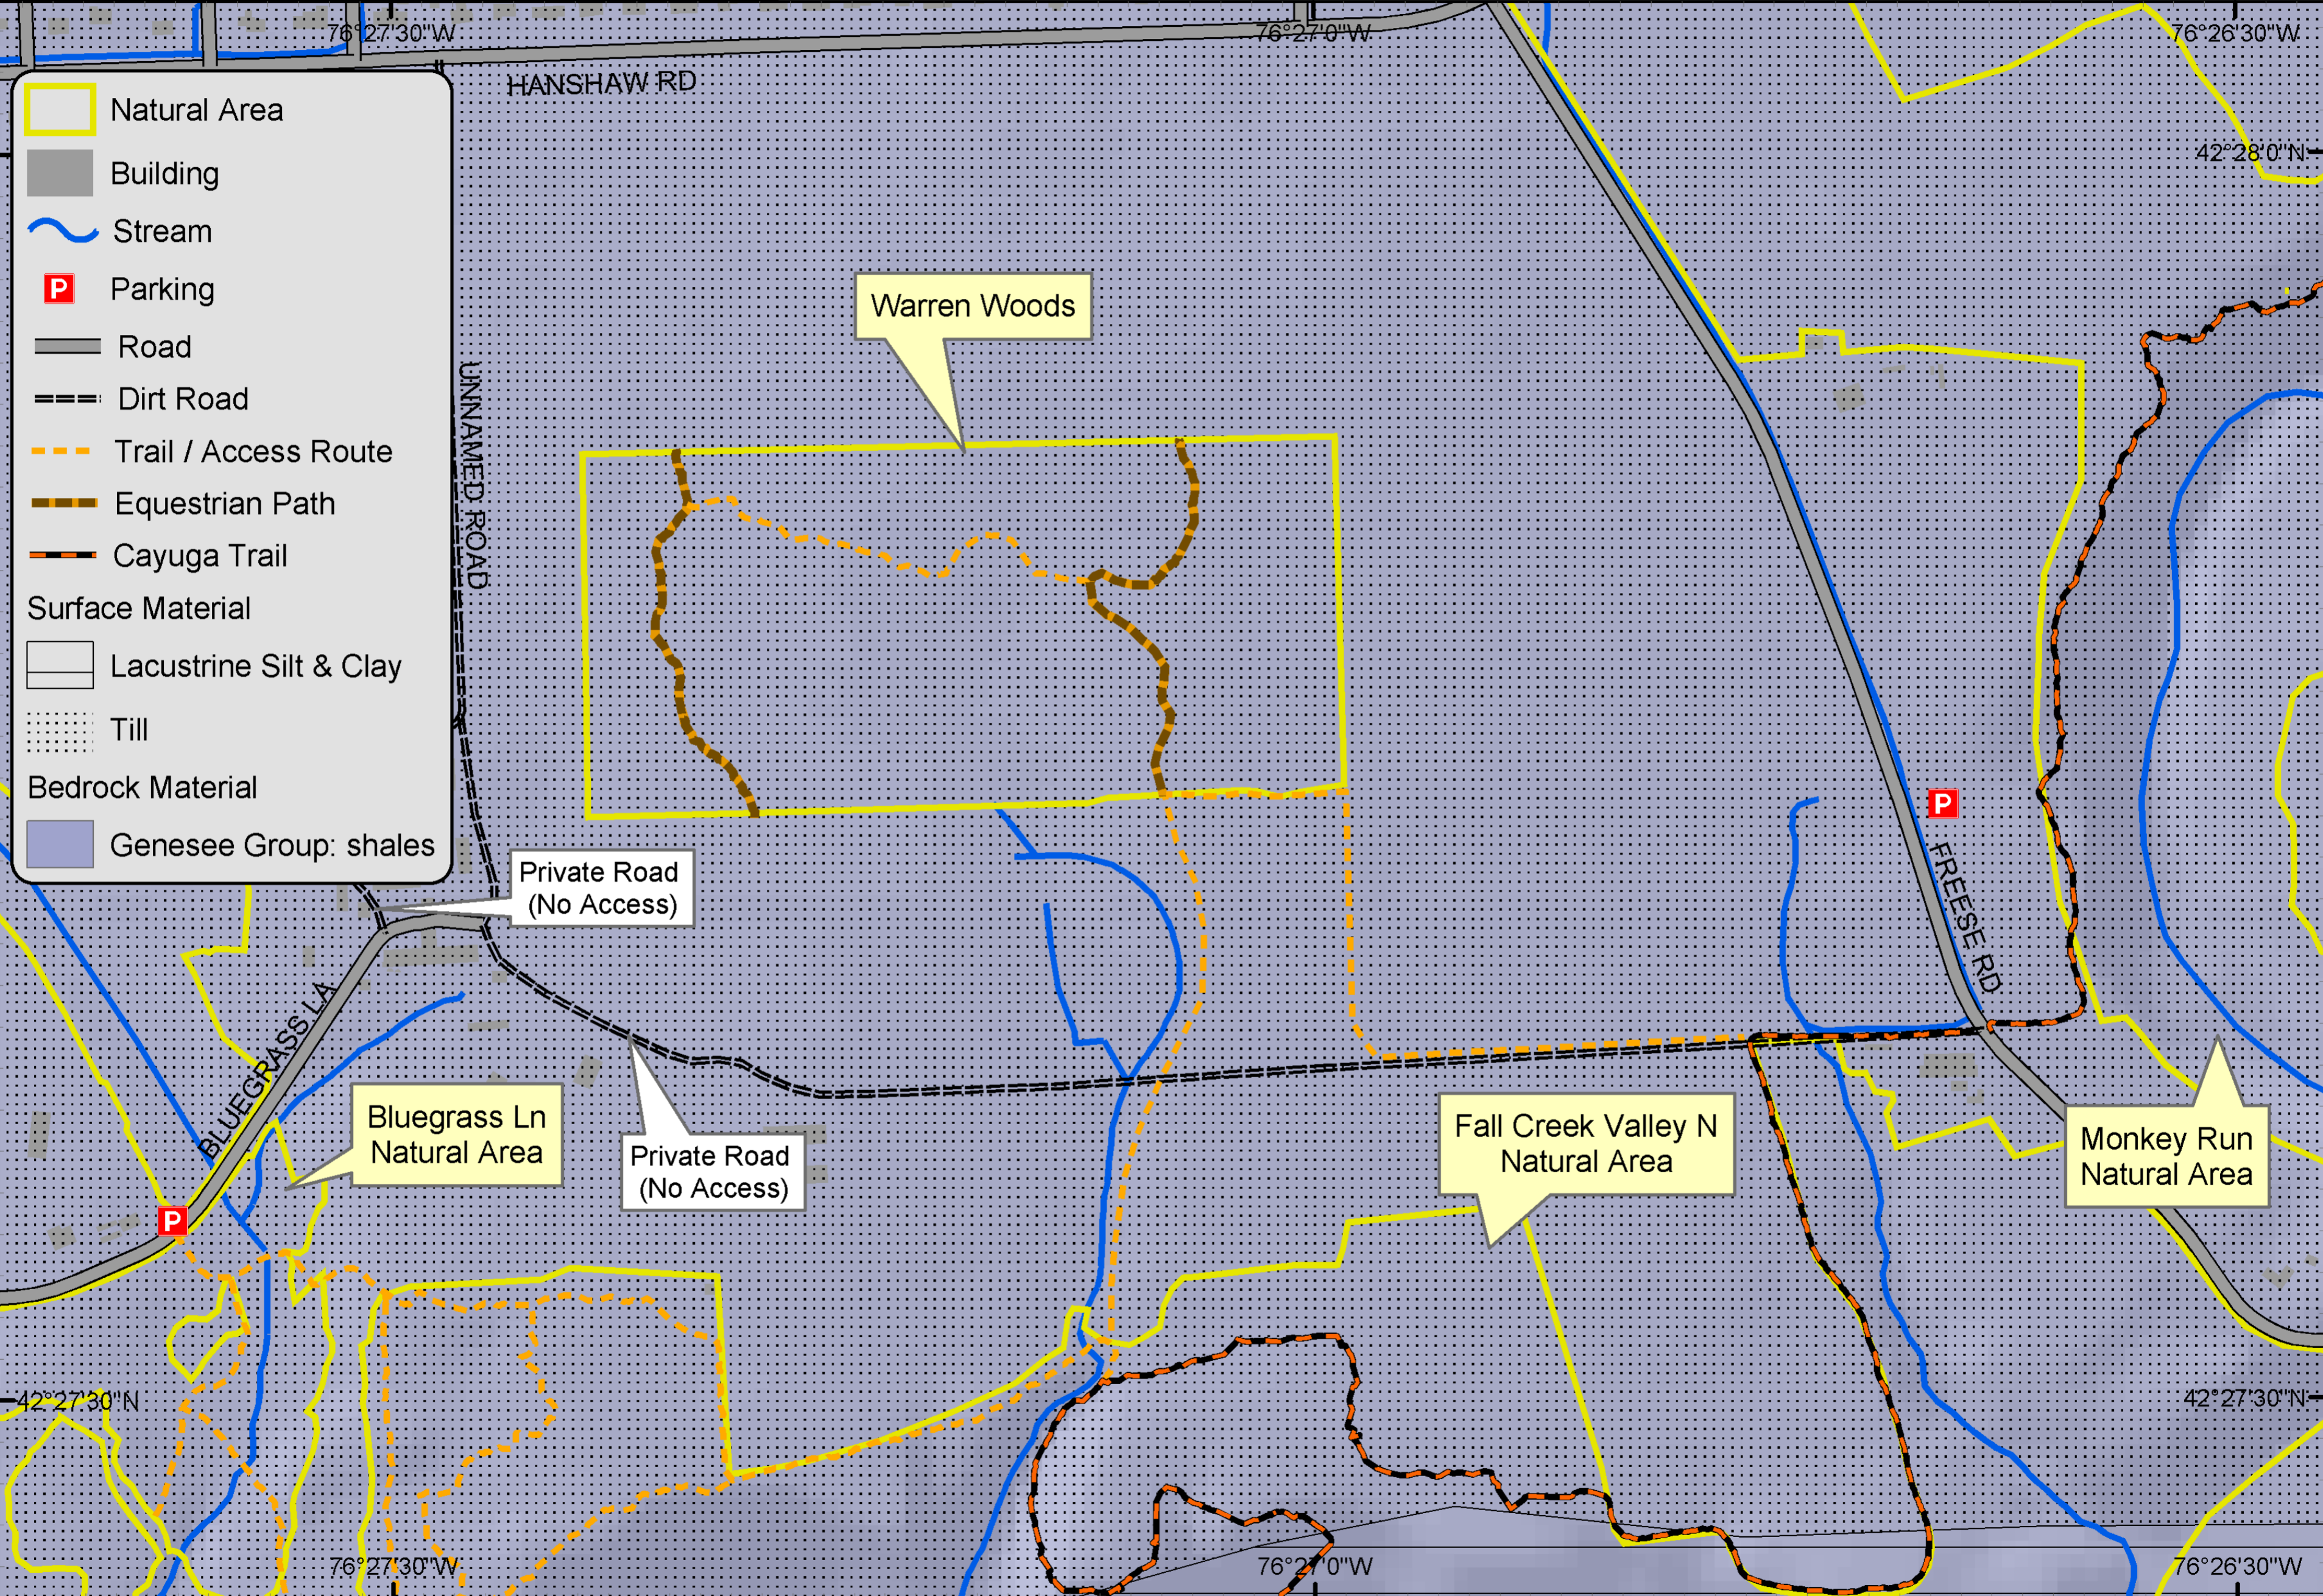

Warren Woods Geology

Map Updated 05/10/02
 0 125 250 500 750 1,000 Feet

Cornell Plantations
 Natural Areas Program
 ph: (607) 255-9638

Data Sources: Tompkins County Planning Dept., USFWS (NWI), USGS, NYDEC, and Cornell Plantations.