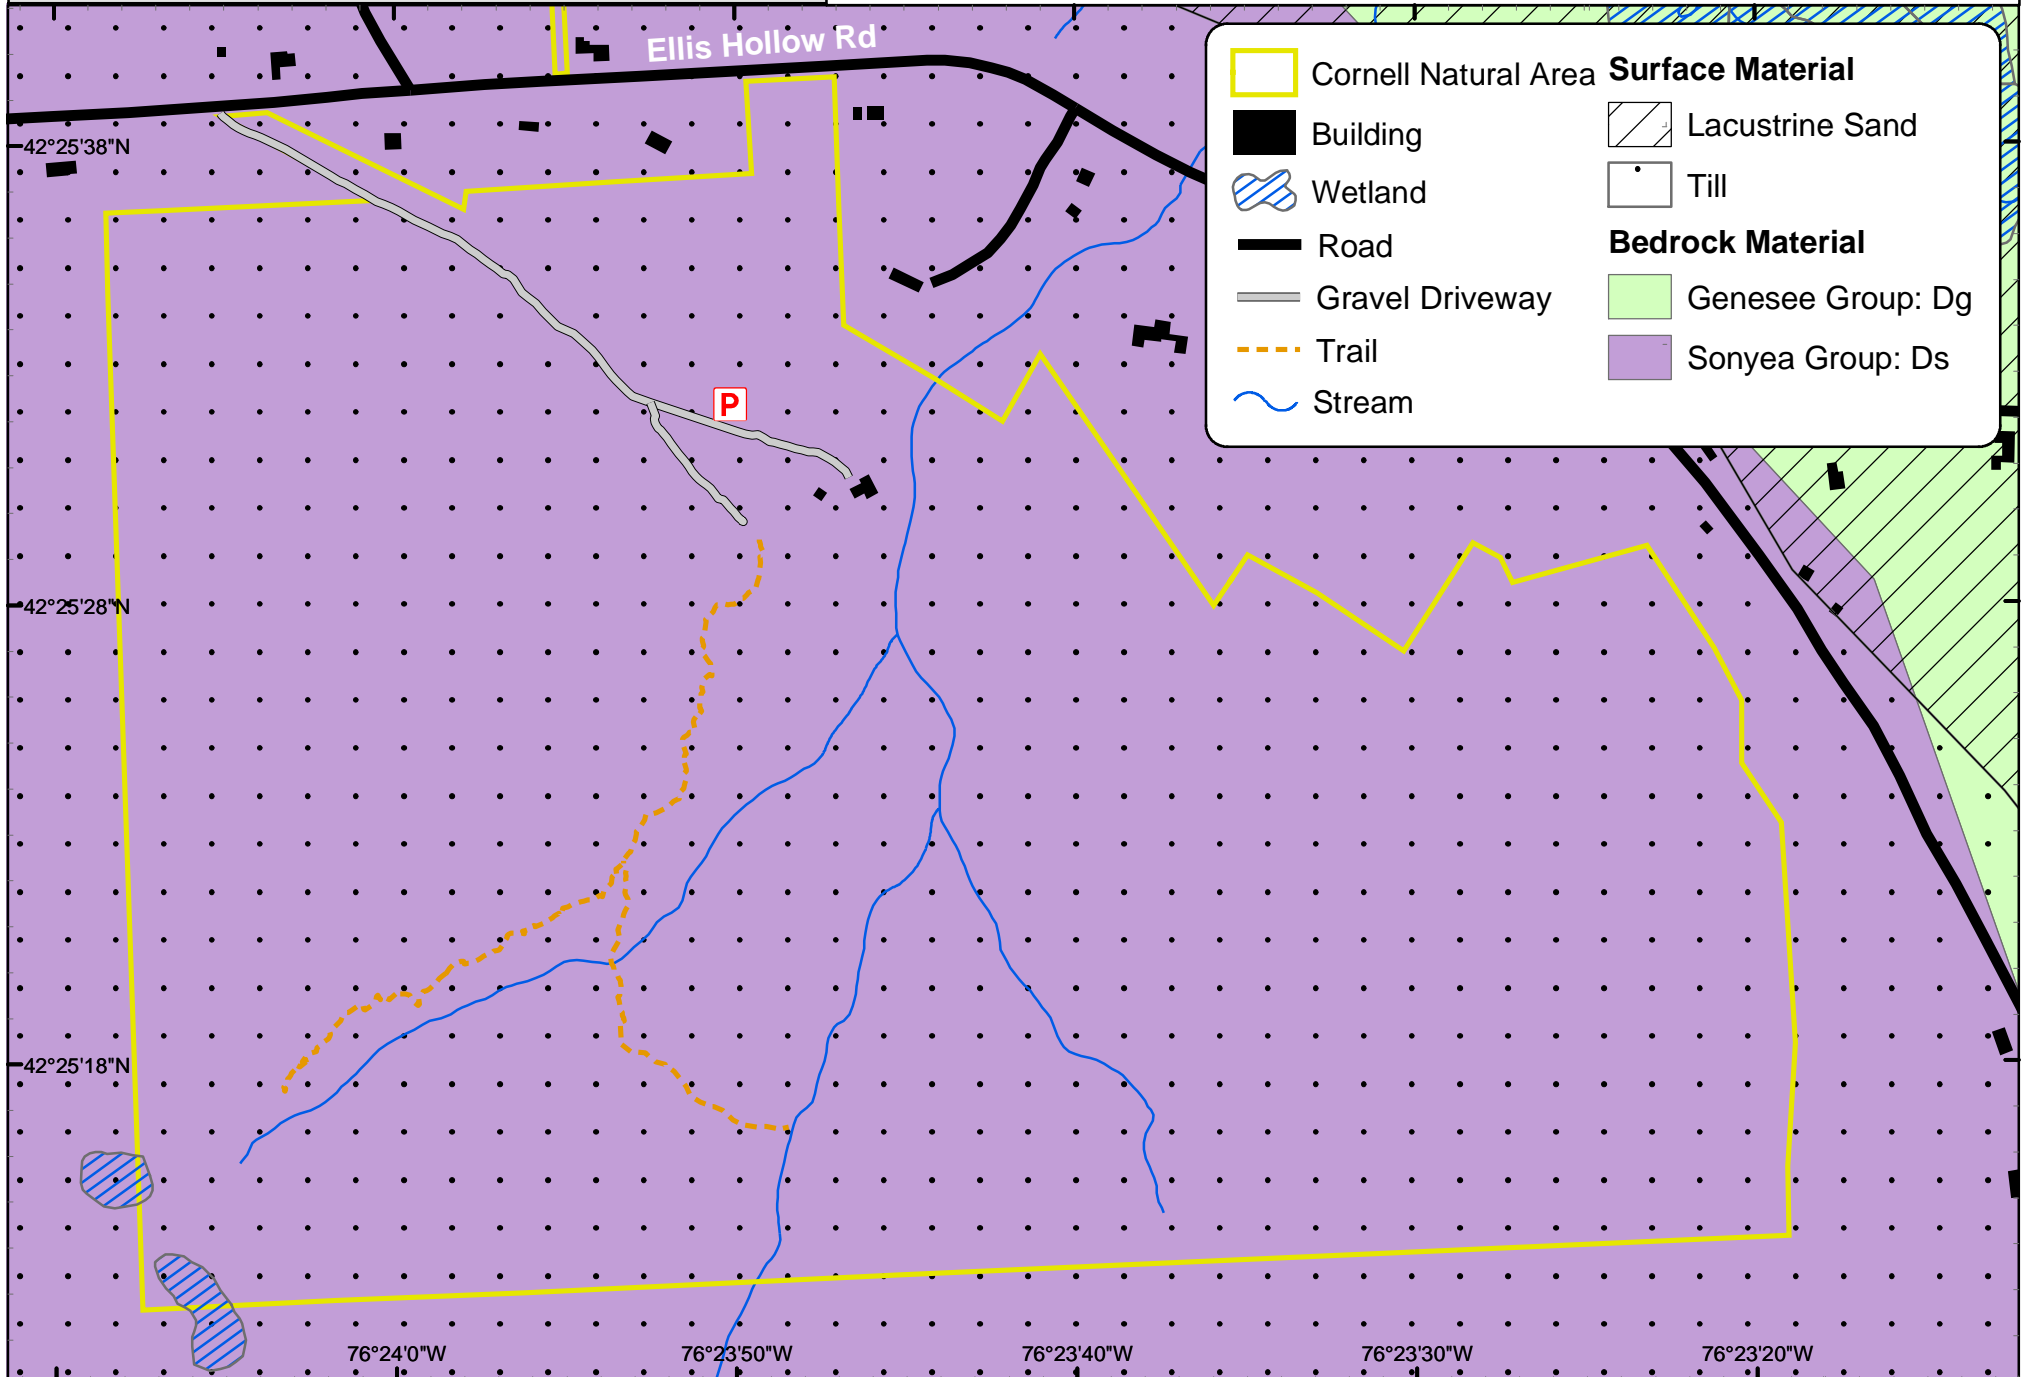

Snyder Hill / Polson Preserve

Geology

Map Updated 02/13/03

Cornell Plantations
Natural Areas Program
ph: (607) 255-9638

Data Sources: Tompkins County Planning Dept., USFWS (NWI), USGS, NYDEC, and Cornell Plantations.