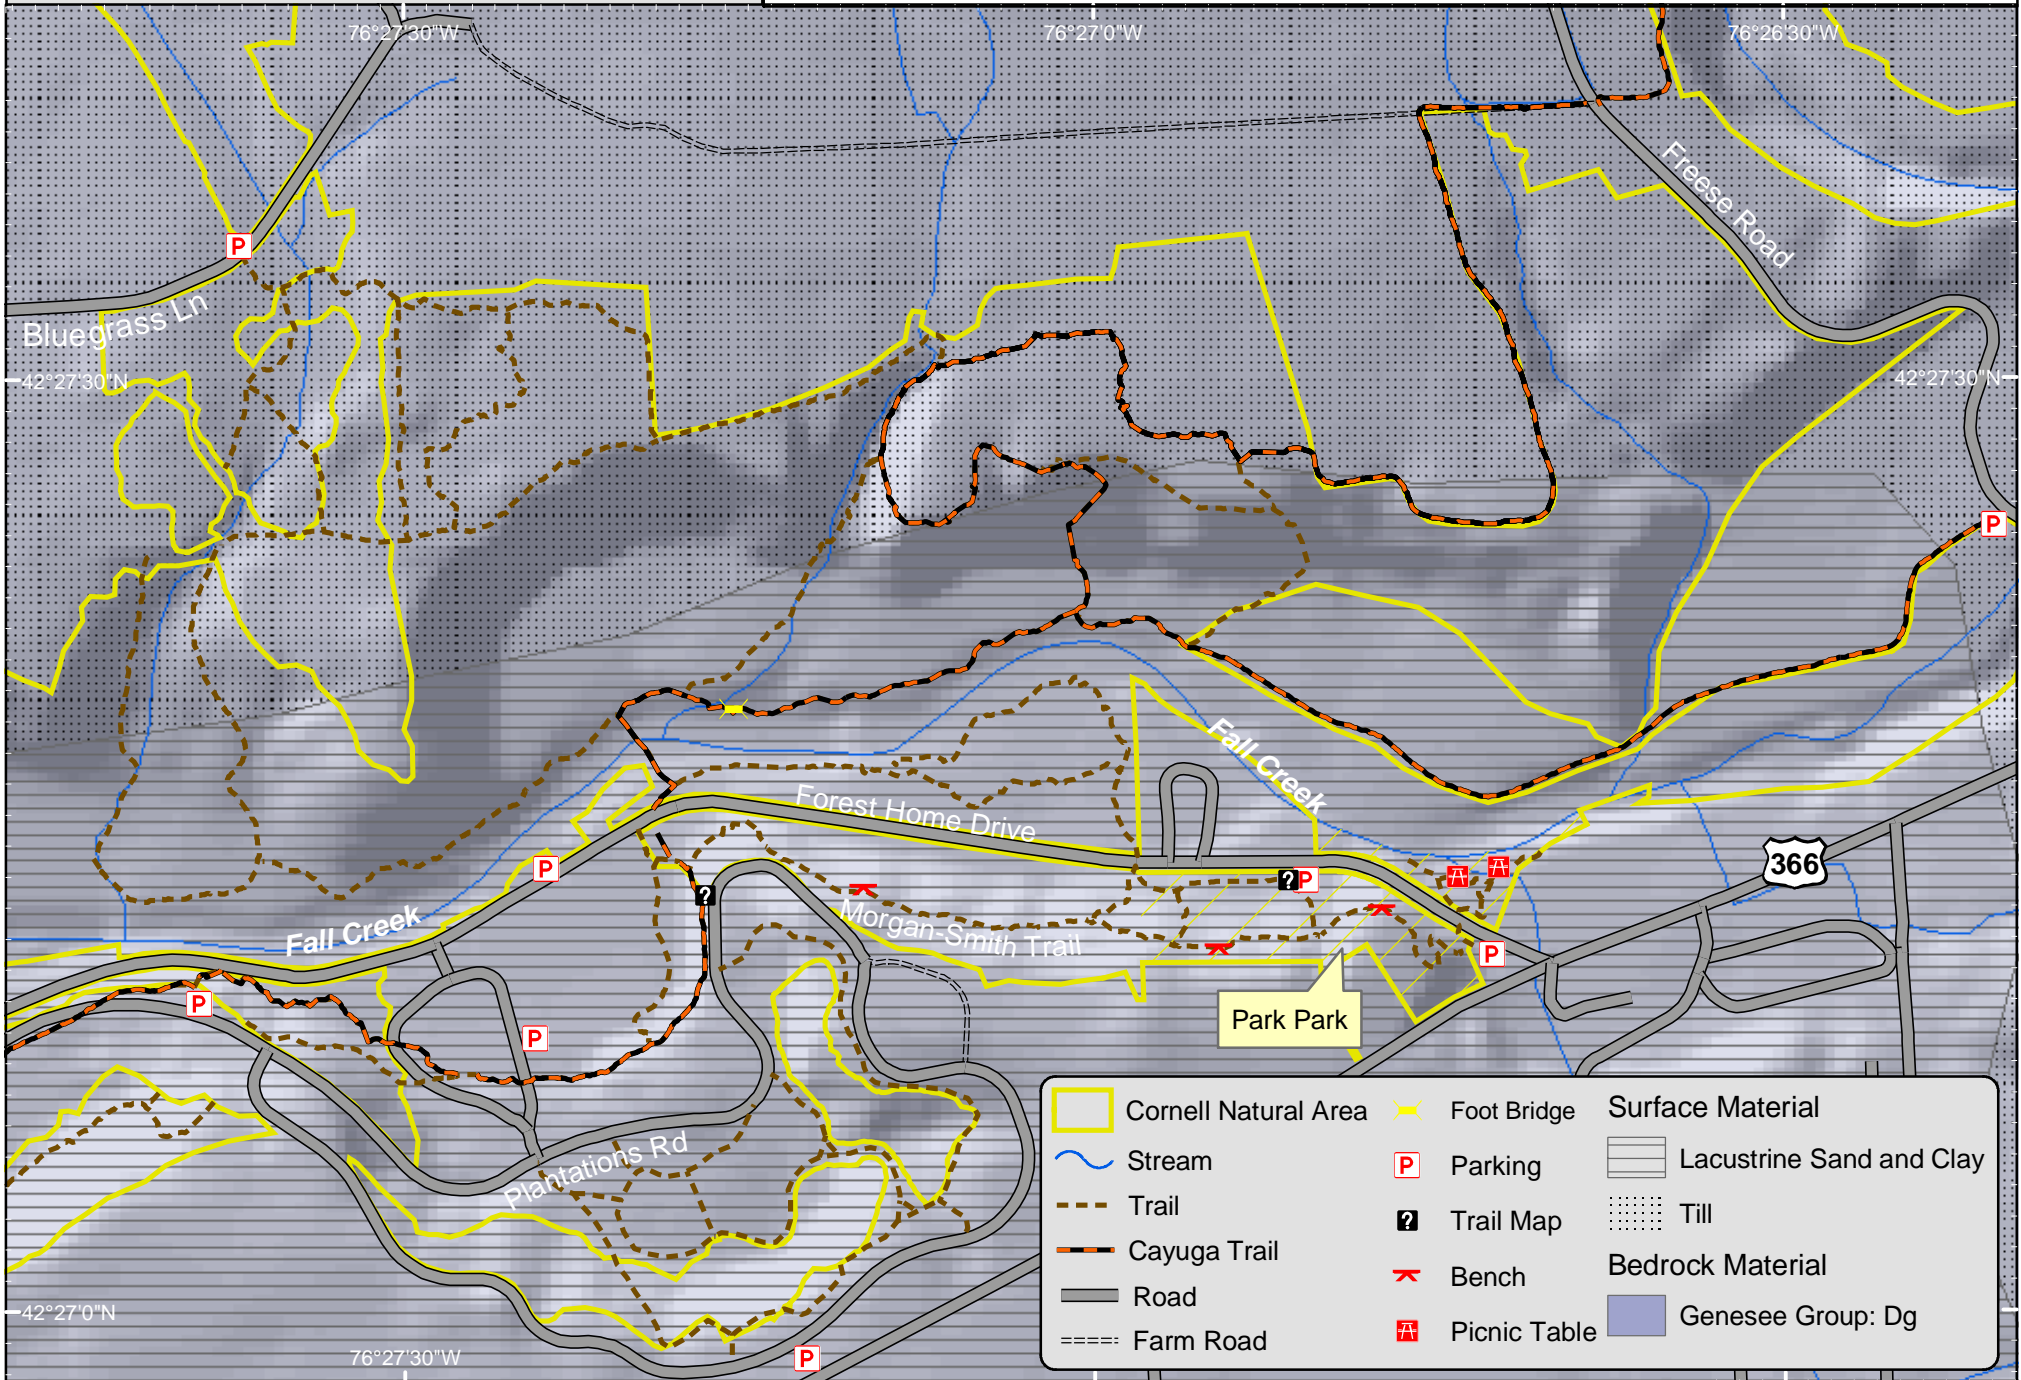

Park Park / Fall Creek Valley

Geology

Map Updated 03/20/02

Cornell Plantations
Natural Areas Program
 ph: (607) 255-9638

Cornell Natural Area	Foot Bridge	Surface Material
Stream	Parking	Lacustrine Sand and Clay
Trail	Trail Map	Till
Cayuga Trail	Bench	Bedrock Material
Road	Picnic Table	Genesee Group: Dg
Farm Road		