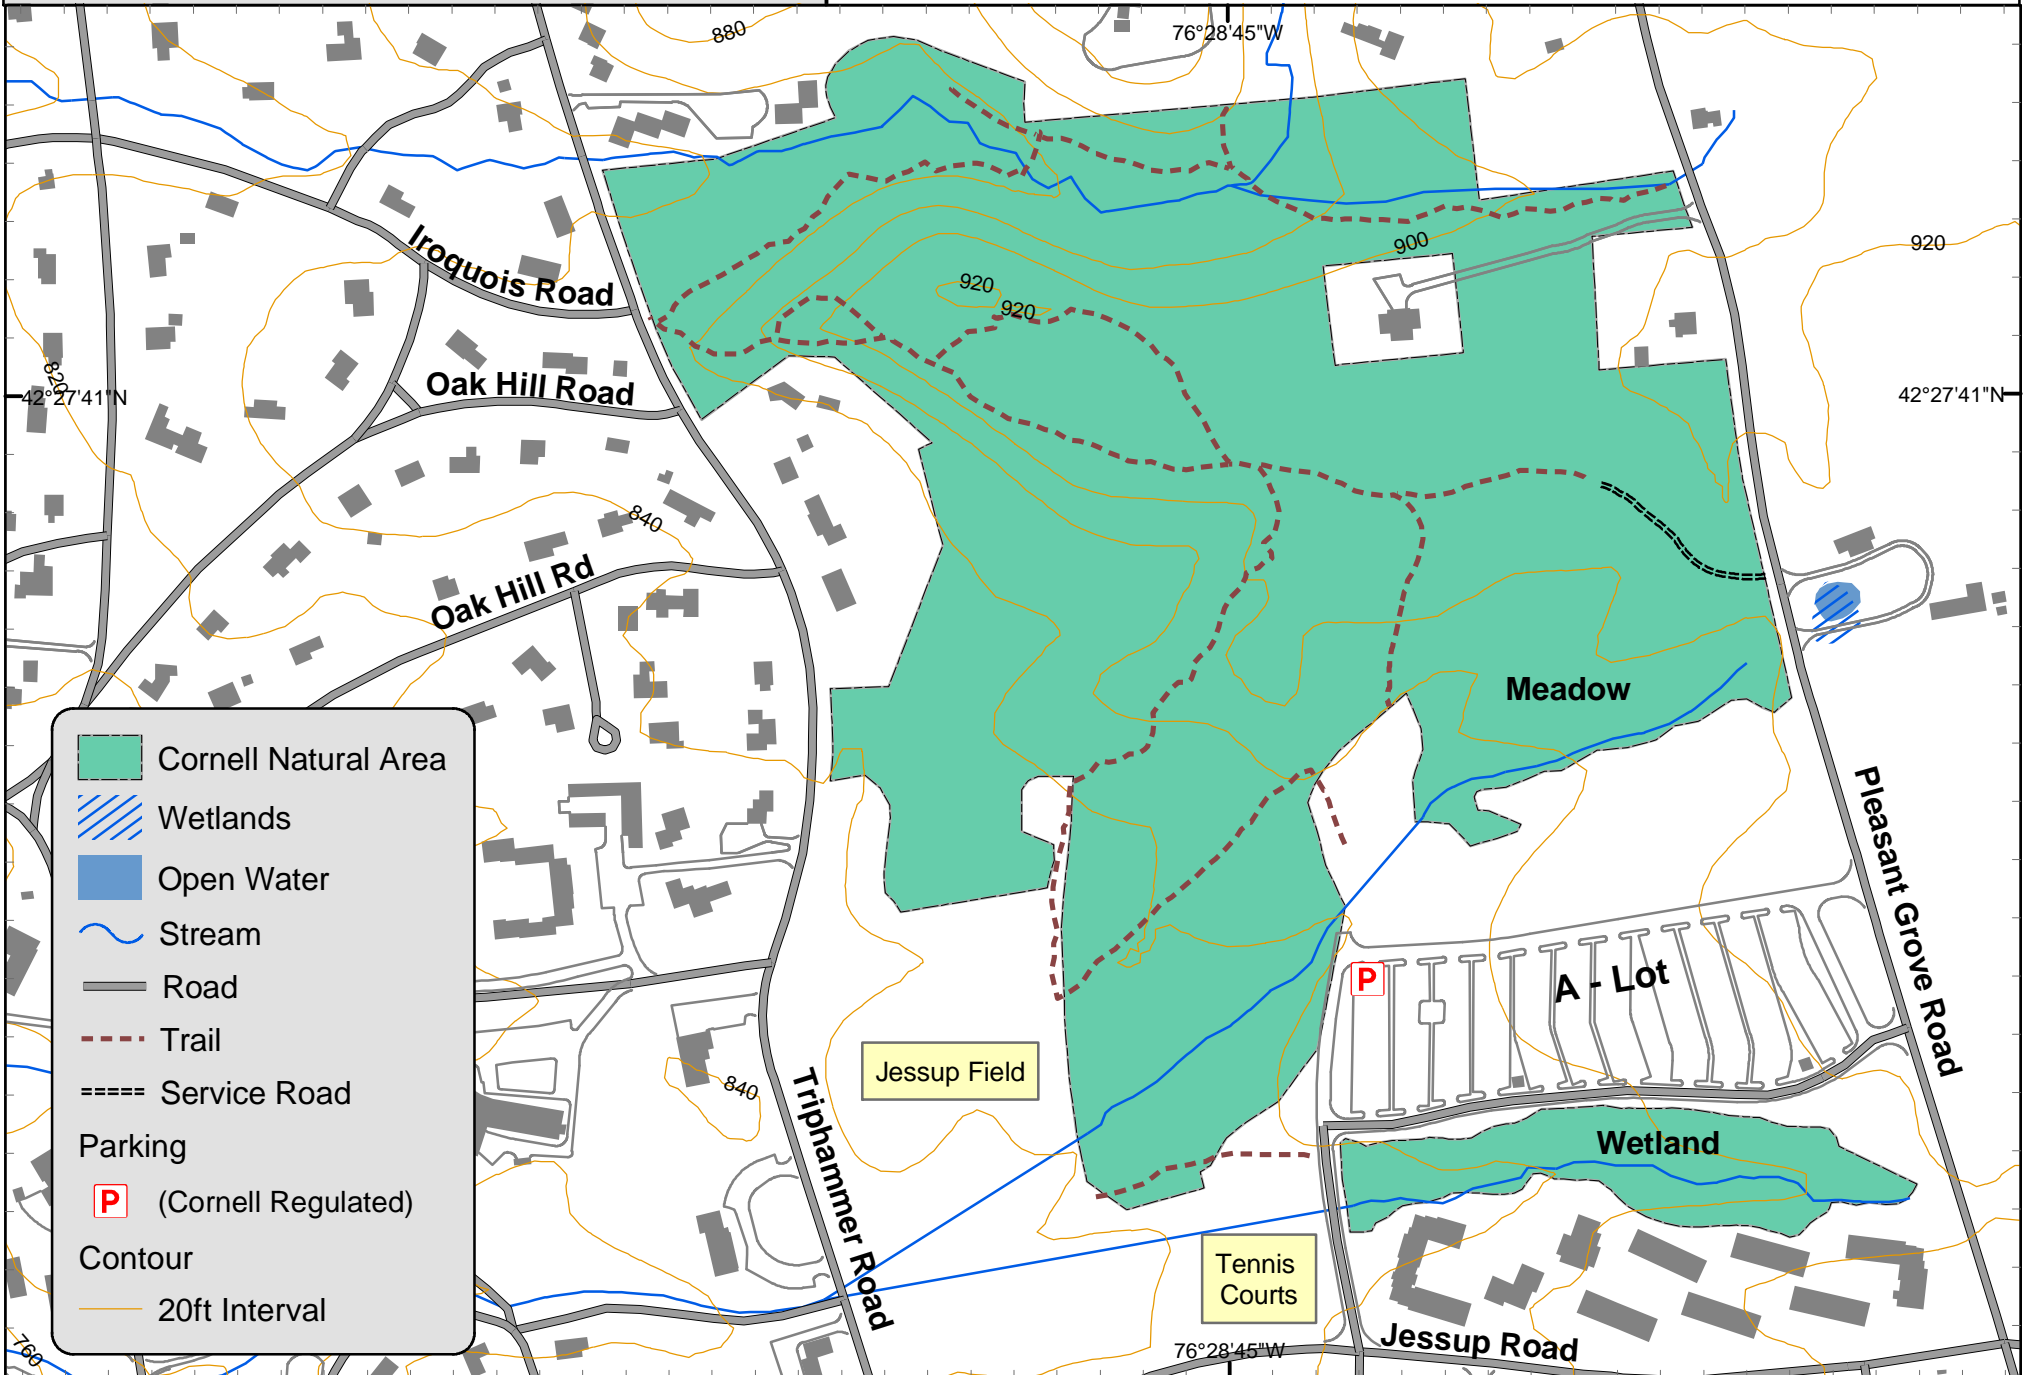

North Campus Natural Areas

Overview

Map Updated 03/20/03

Cornell Plantations
Natural Areas Program
ph: (607) 255-9638

- Cornell Natural Area
- Wetlands
- Open Water
- Stream
- Road
- Trail
- Service Road
- Parking (Cornell Regulated)
- Contour 20ft Interval