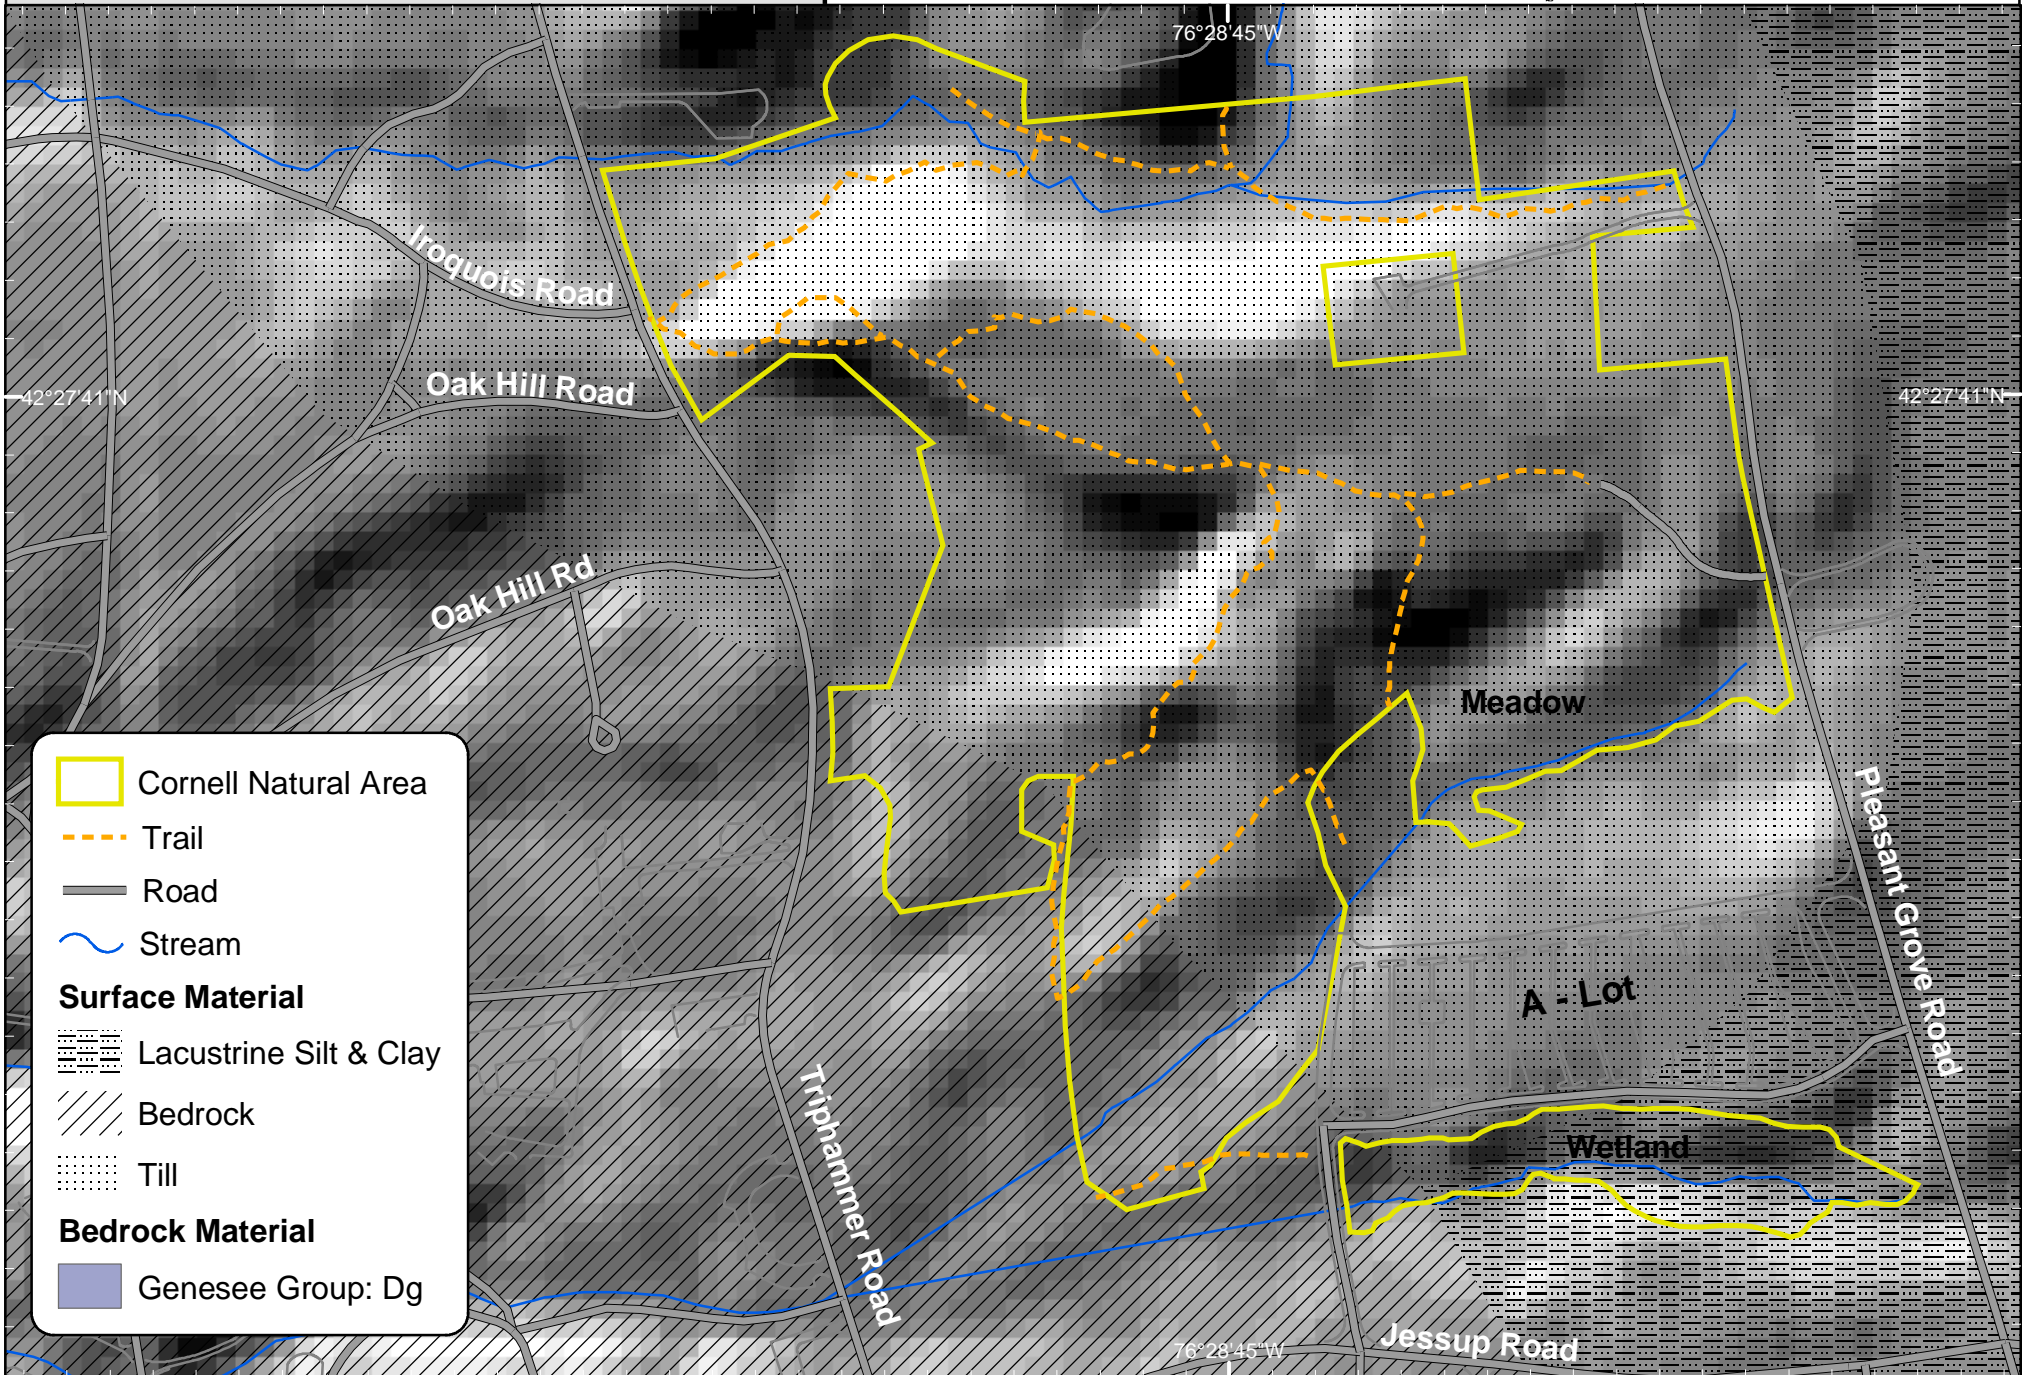

North Campus Natural Areas

Geology

Map Updated 03/20/03
0 250 500 Feet

Cornell Plantations
Natural Areas Program
ph: (607) 255-9638

Data Sources: USFWS (NWI), USGS, Tompkins County Planning Dept., and Cornell Plantations.