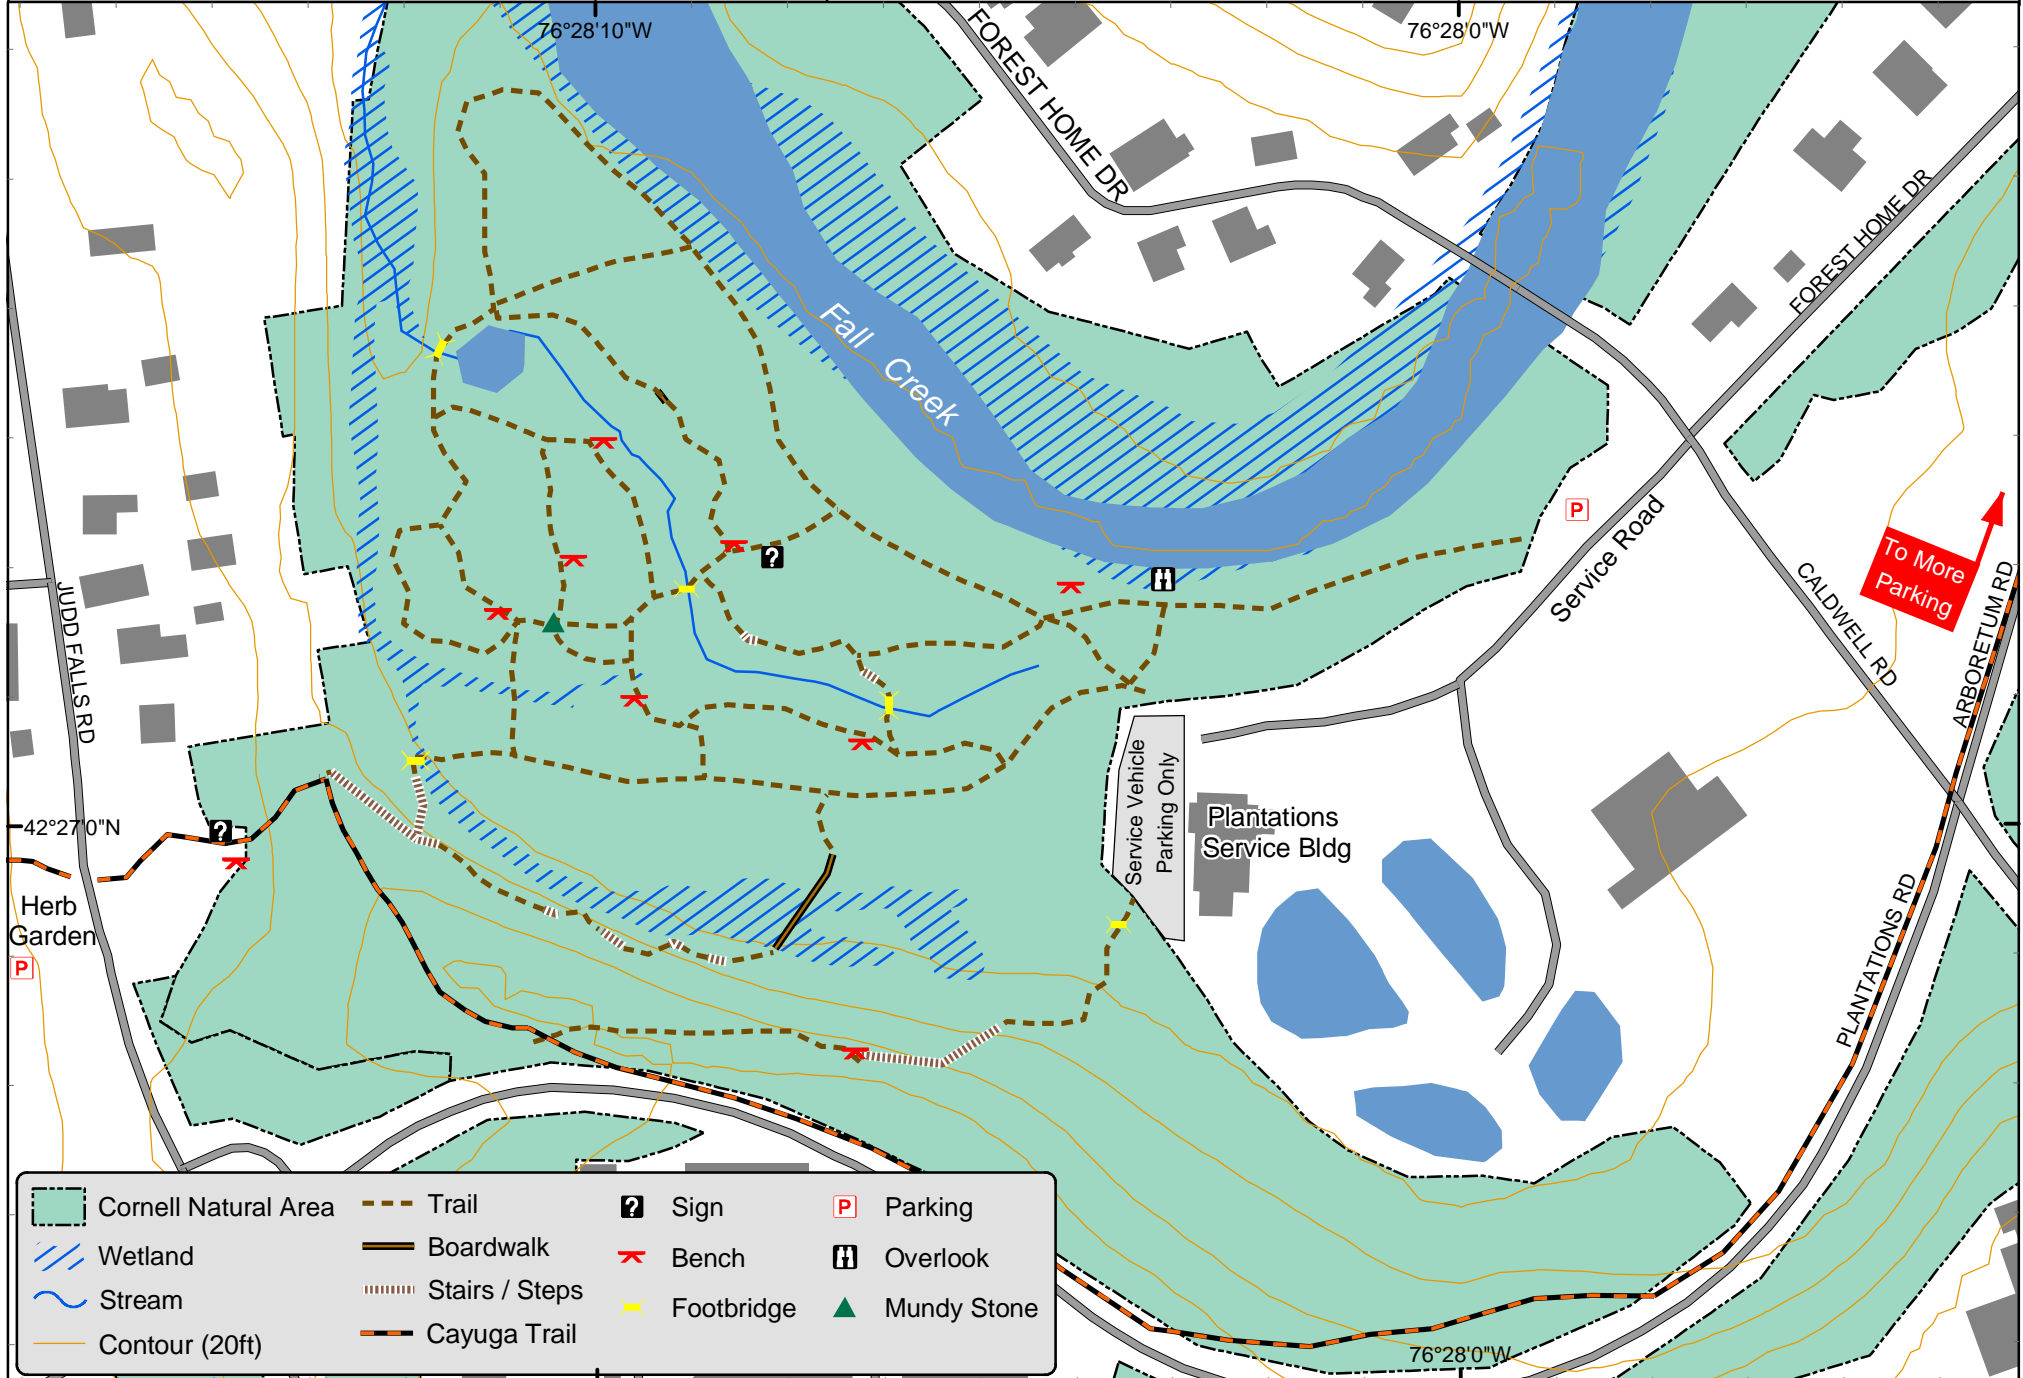

Mundy Wildflower Garden

Overview Map

Map Updated 05/02/03

Cornell Plantations
Natural Areas Program
ph: (607) 255-9638

Data Sources: Tompkins County Planning Dept., USFWS (NWI), USGS, NYDEC, and Cornell Plantations.