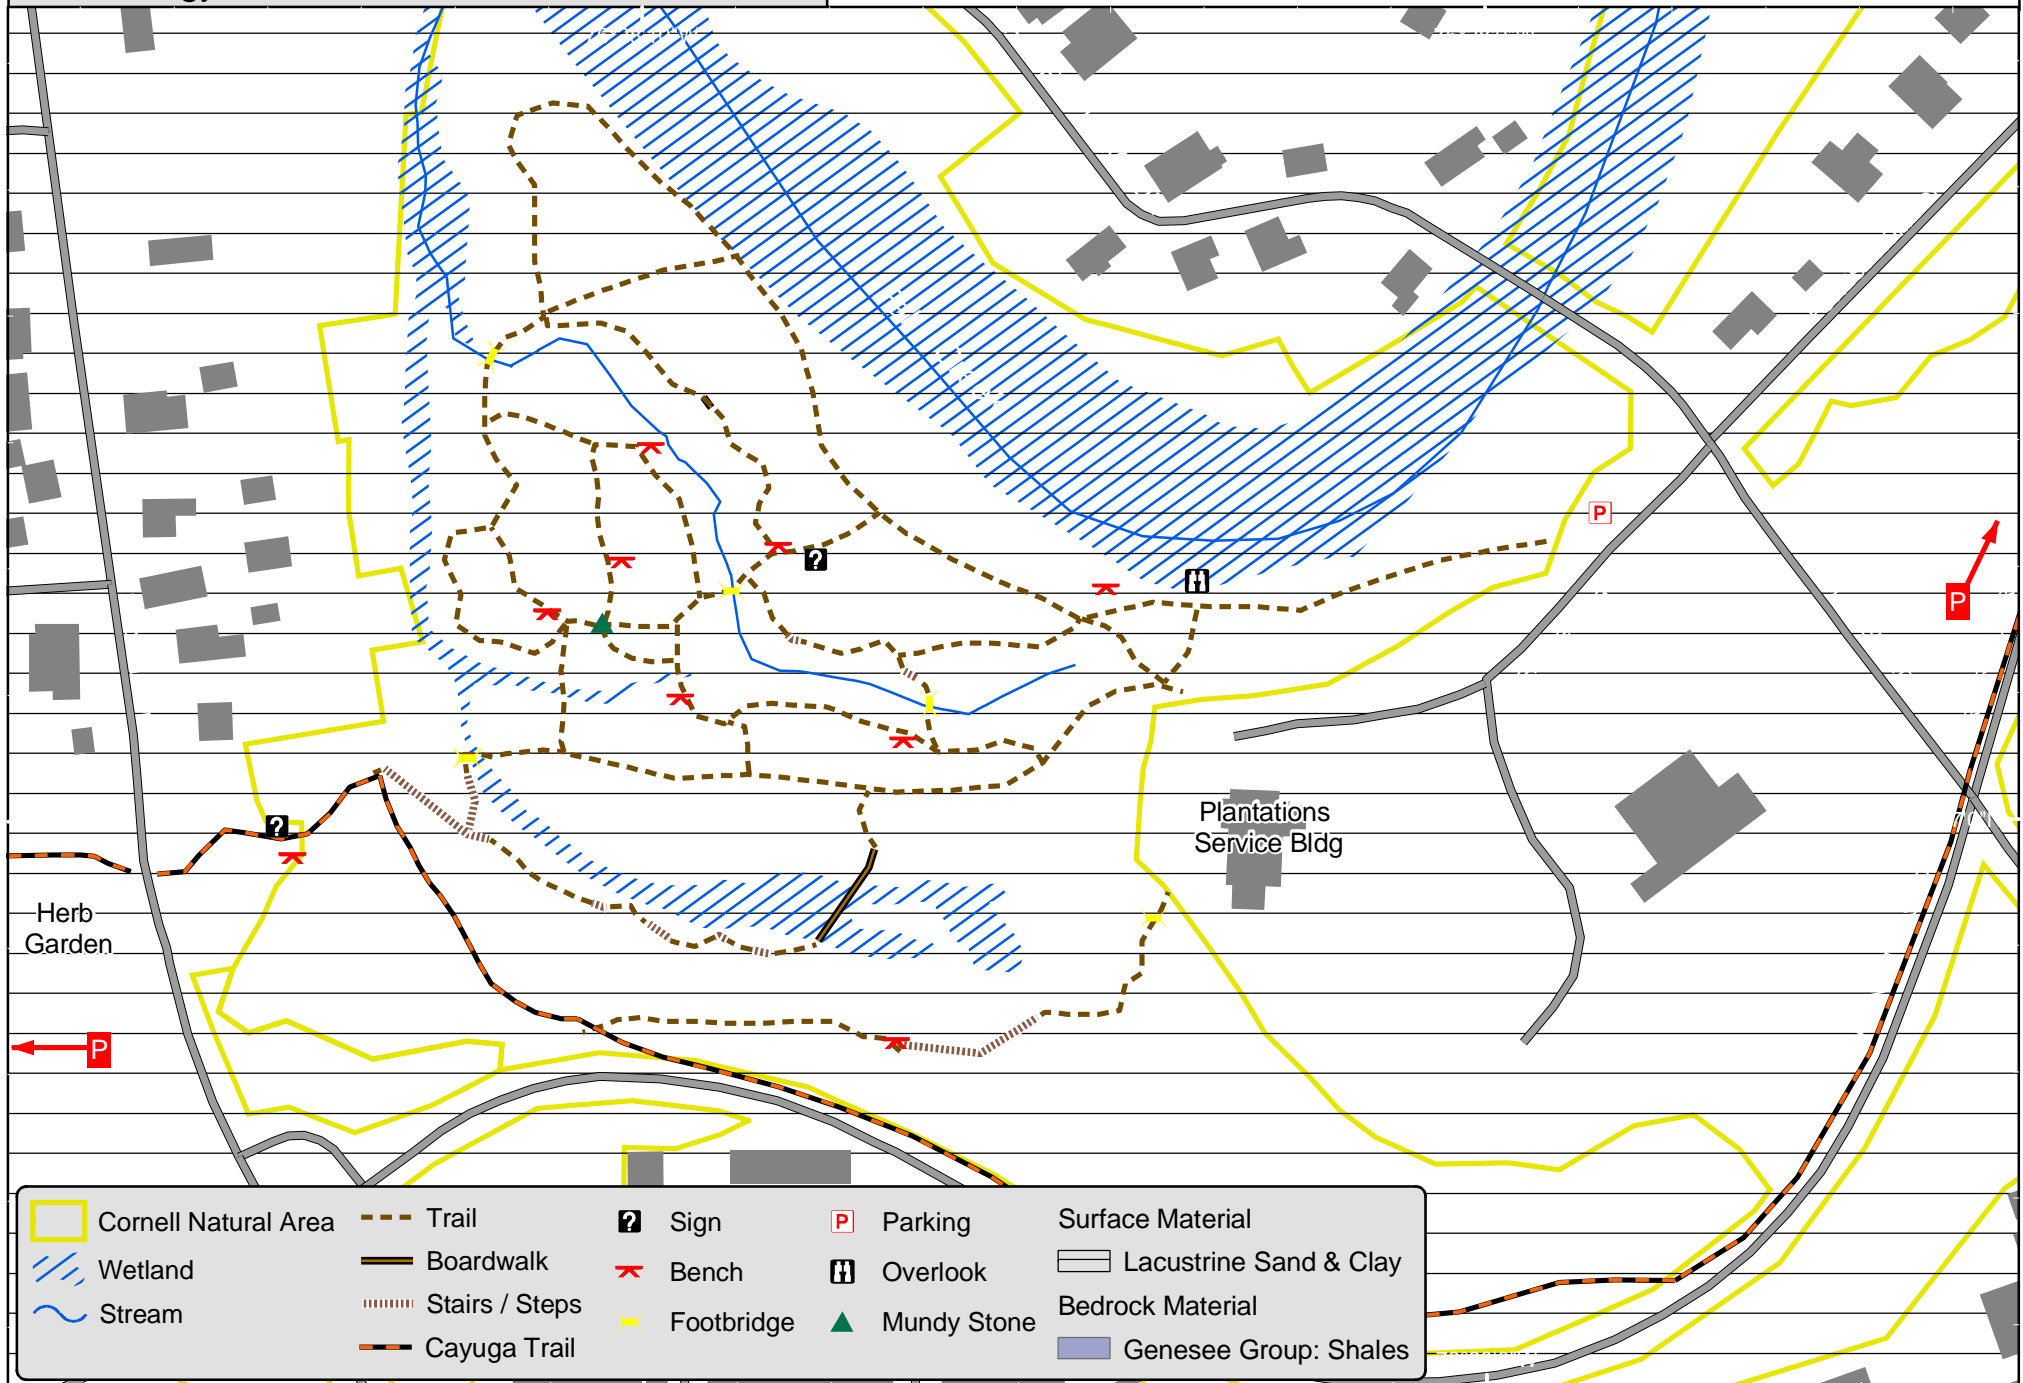

Mundy Wildflower Garden

Geology

Map Updated 05/02/03
0 125 250 Feet

Cornell Plantations
Natural Areas Program
ph: (607) 255-9638

Cornell Natural Area	Trail	Sign	Parking	Surface Material
Wetland	Boardwalk	Bench	Overlook	Lacustrine Sand & Clay
Stream	Stairs / Steps	Footbridge	Mundy Stone	Bedrock Material
Cayuga Trail				Genesee Group: Shales

Data Sources: Tompkins County Planning Dept., USFWS (NWI), USGS, NYDEC, and Cornell Plantations.