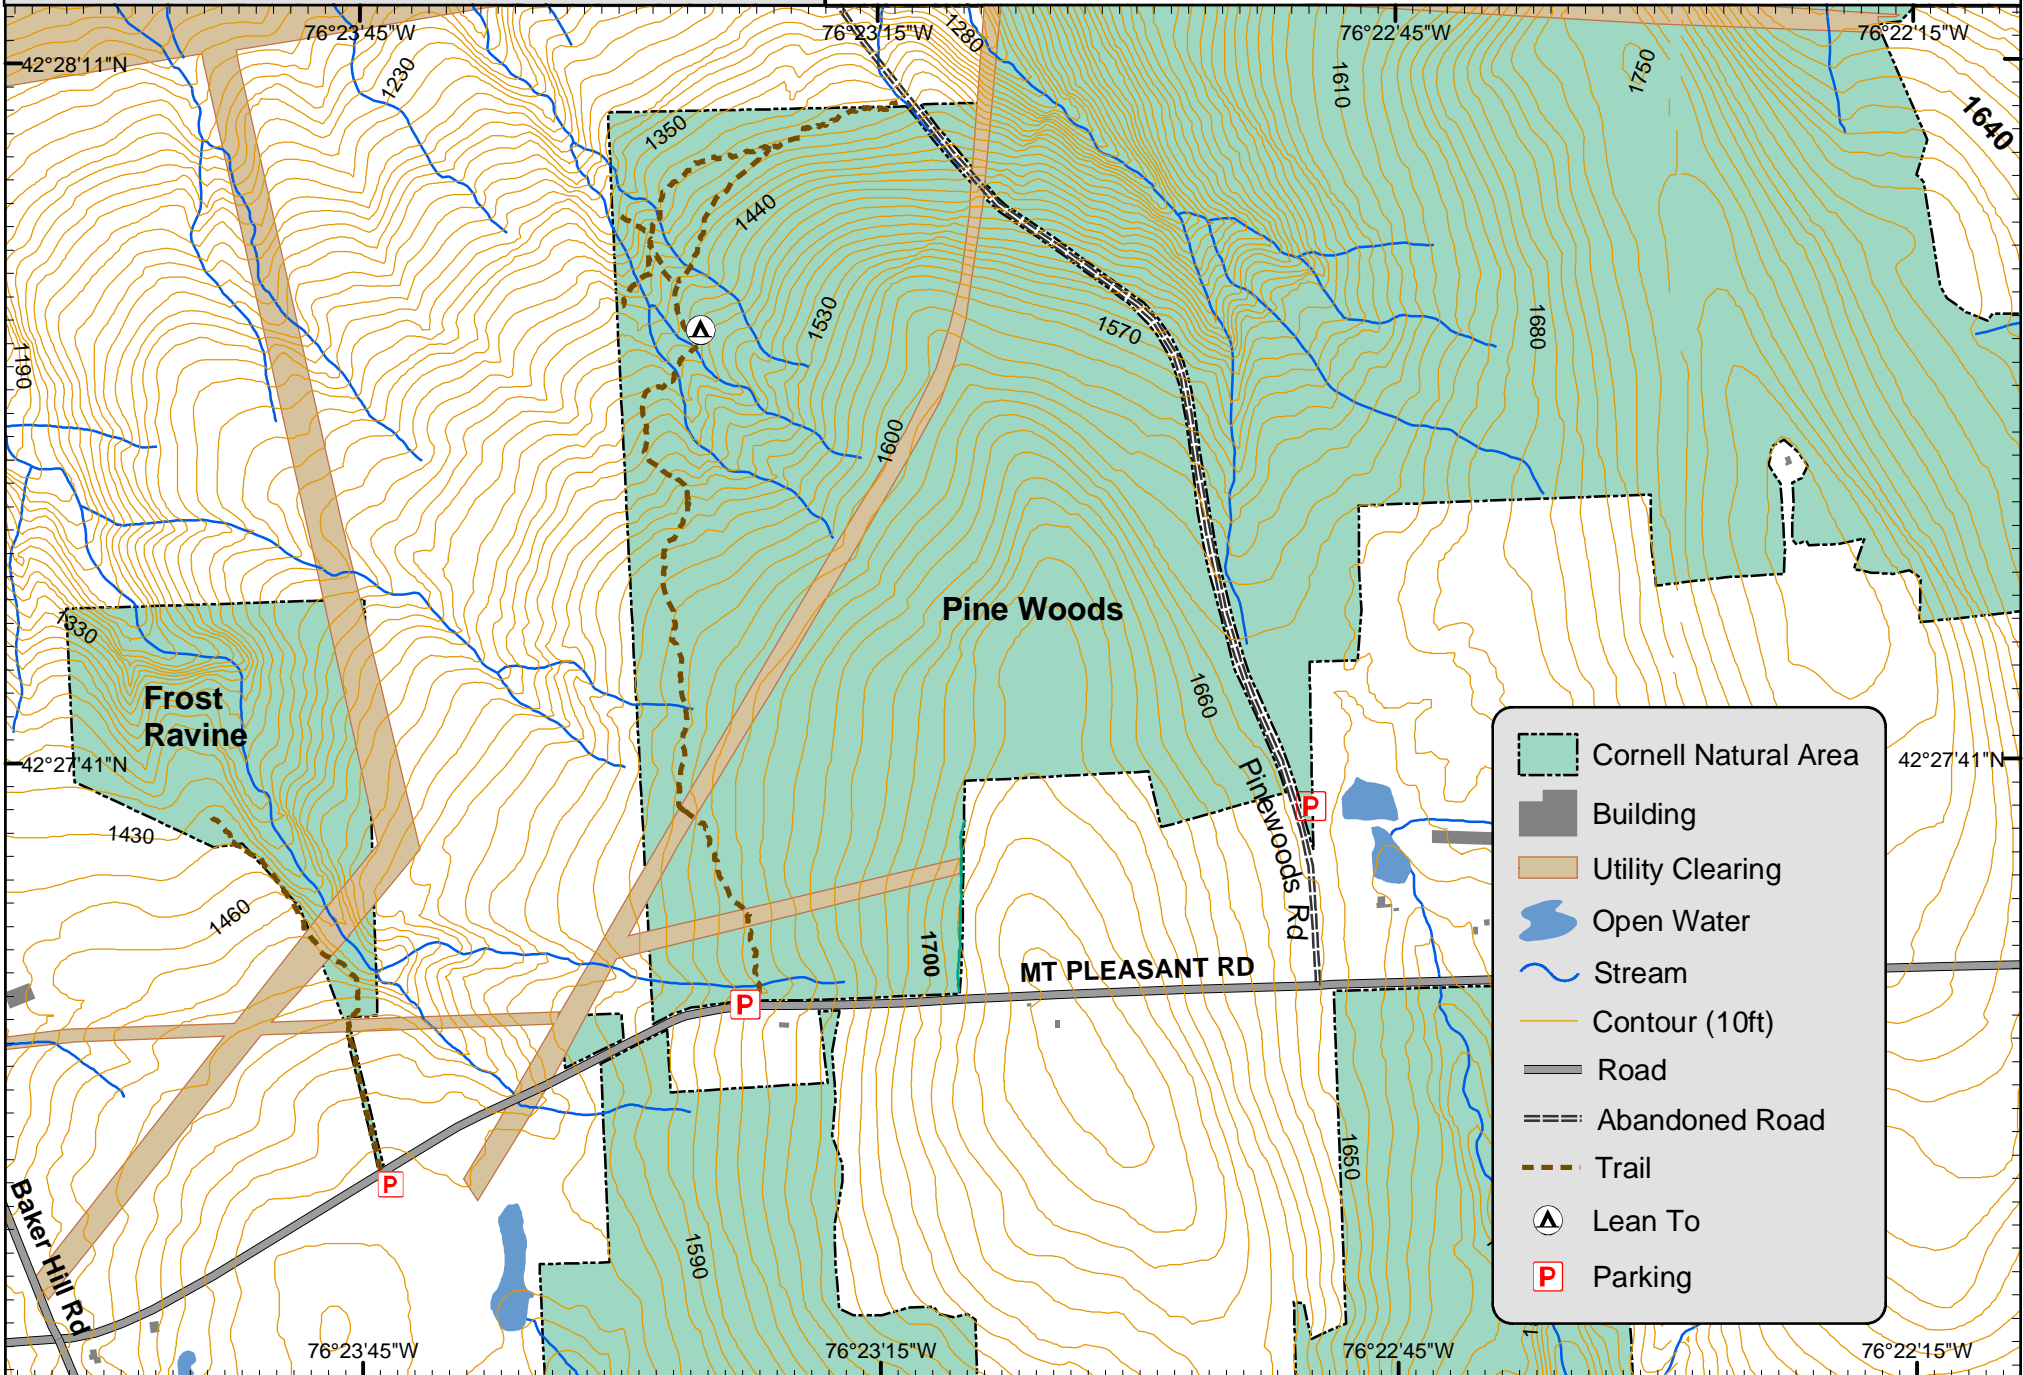

Mount Pleasant Overview

Map Updated 04/10/03

**Cornell Plantations
Natural Areas Program**
ph: (607) 255-9638

Data Sources: USFWS (NWI), USGS, Tompkins County Planning Dept., and Cornell Plantations.