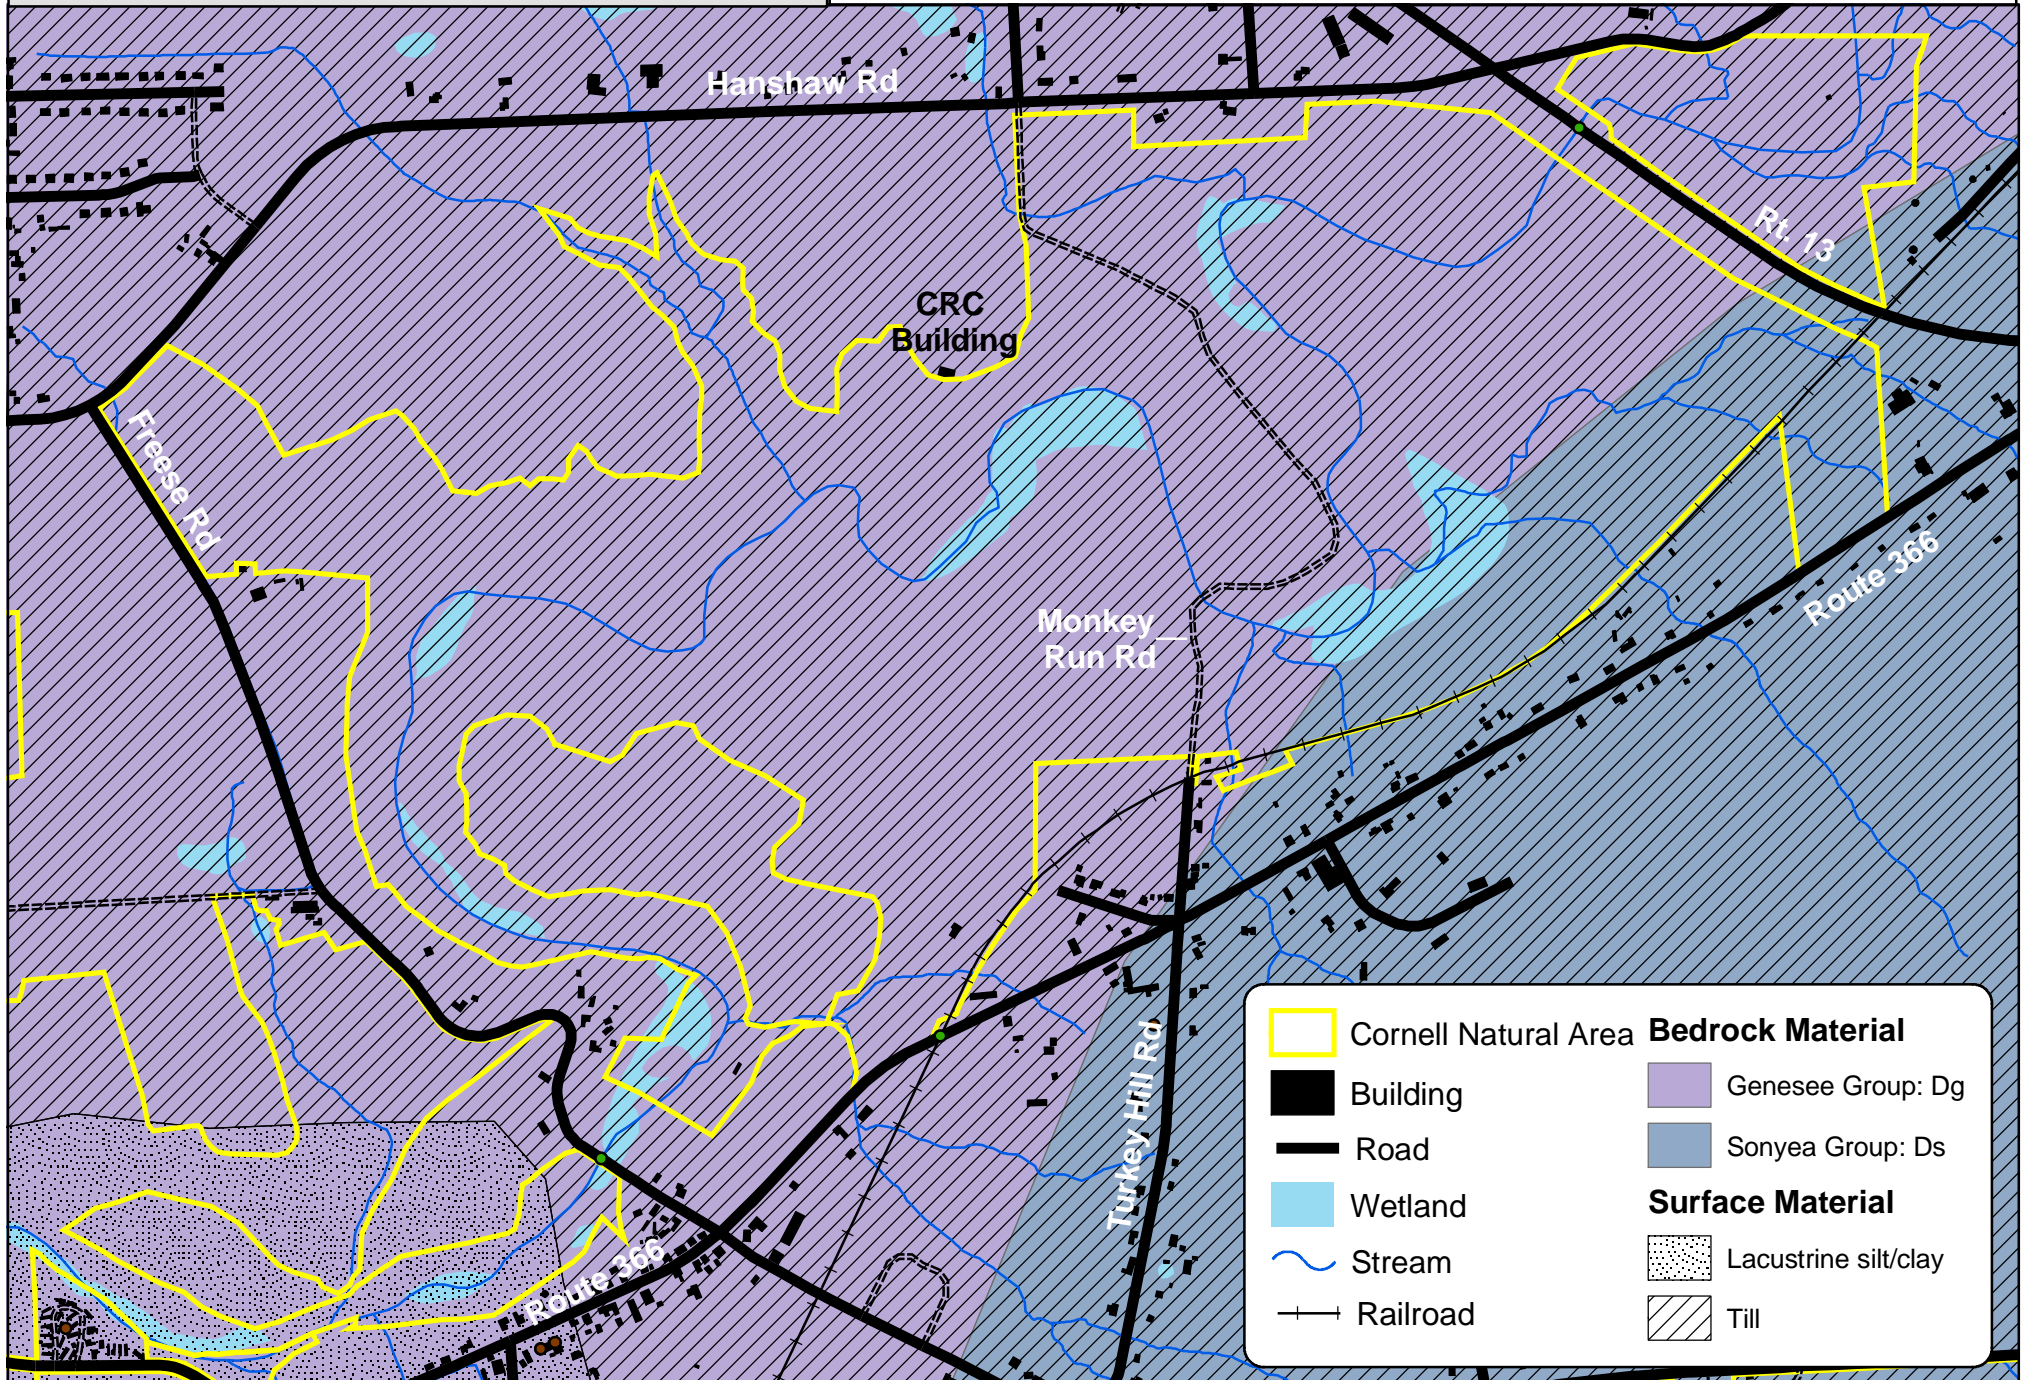

Monkey Run

Bedrock and Surface Materials

Map Updated 11/07/02

Cornell Plantations
Natural Areas Program
ph: (607) 255-9638

Data Sources: Tompkins County Planning Dept., USFWS (NWI), USGS, NYDEC, NYS Museum / NYSGS, and Cornell Plantations.