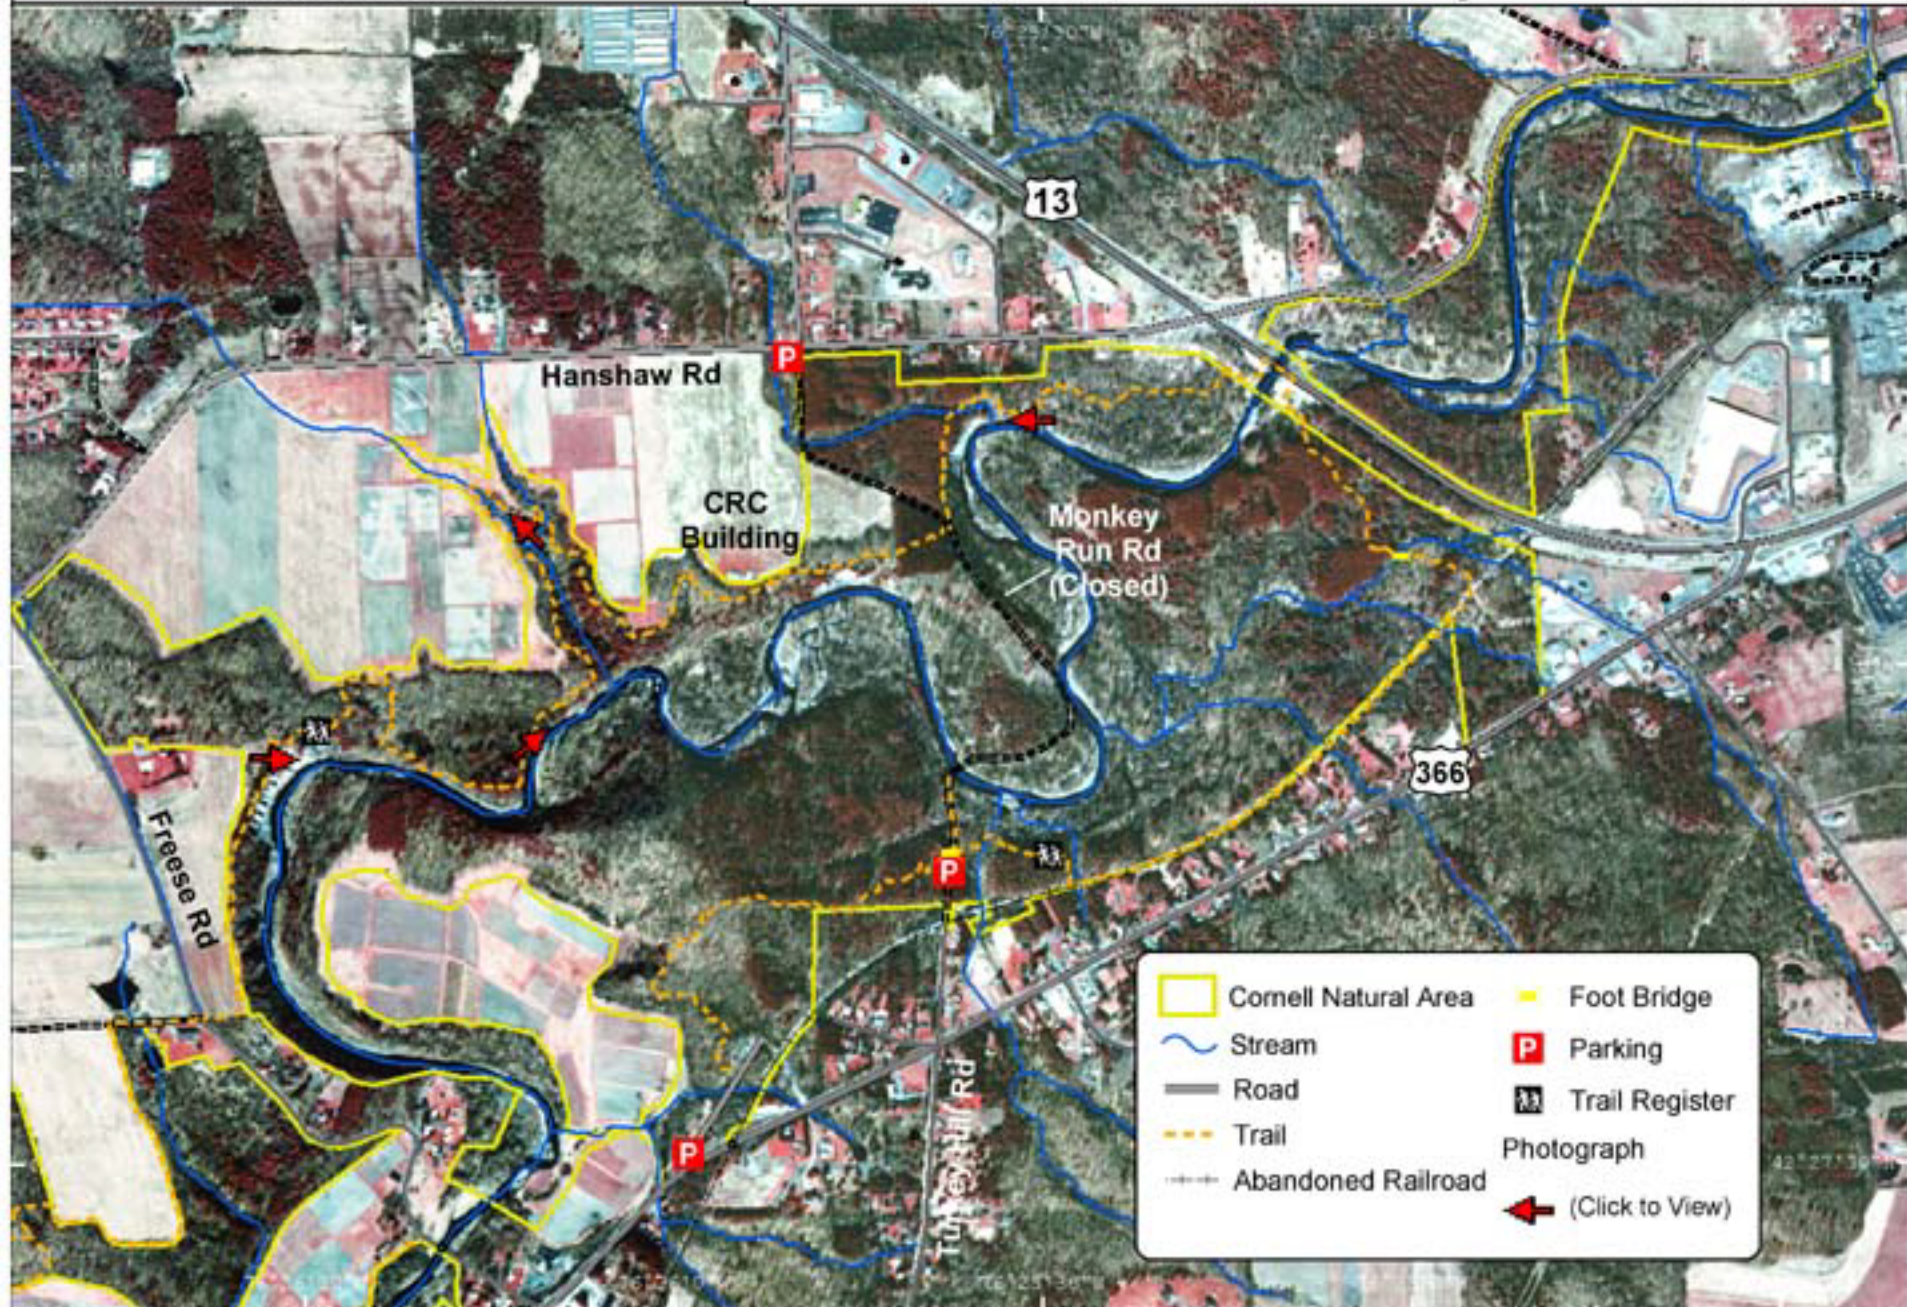

Monkey Run

Aerial Photo (USGS 1995)

Map Updated 12/18/02

Cornell Plantations
Natural Areas Program
ph: (607) 255-9638

Cornell Natural Area	Foot Bridge
Stream	Parking
Road	Trail Register
Trail	Photograph
Abandoned Railroad	(Click to View)