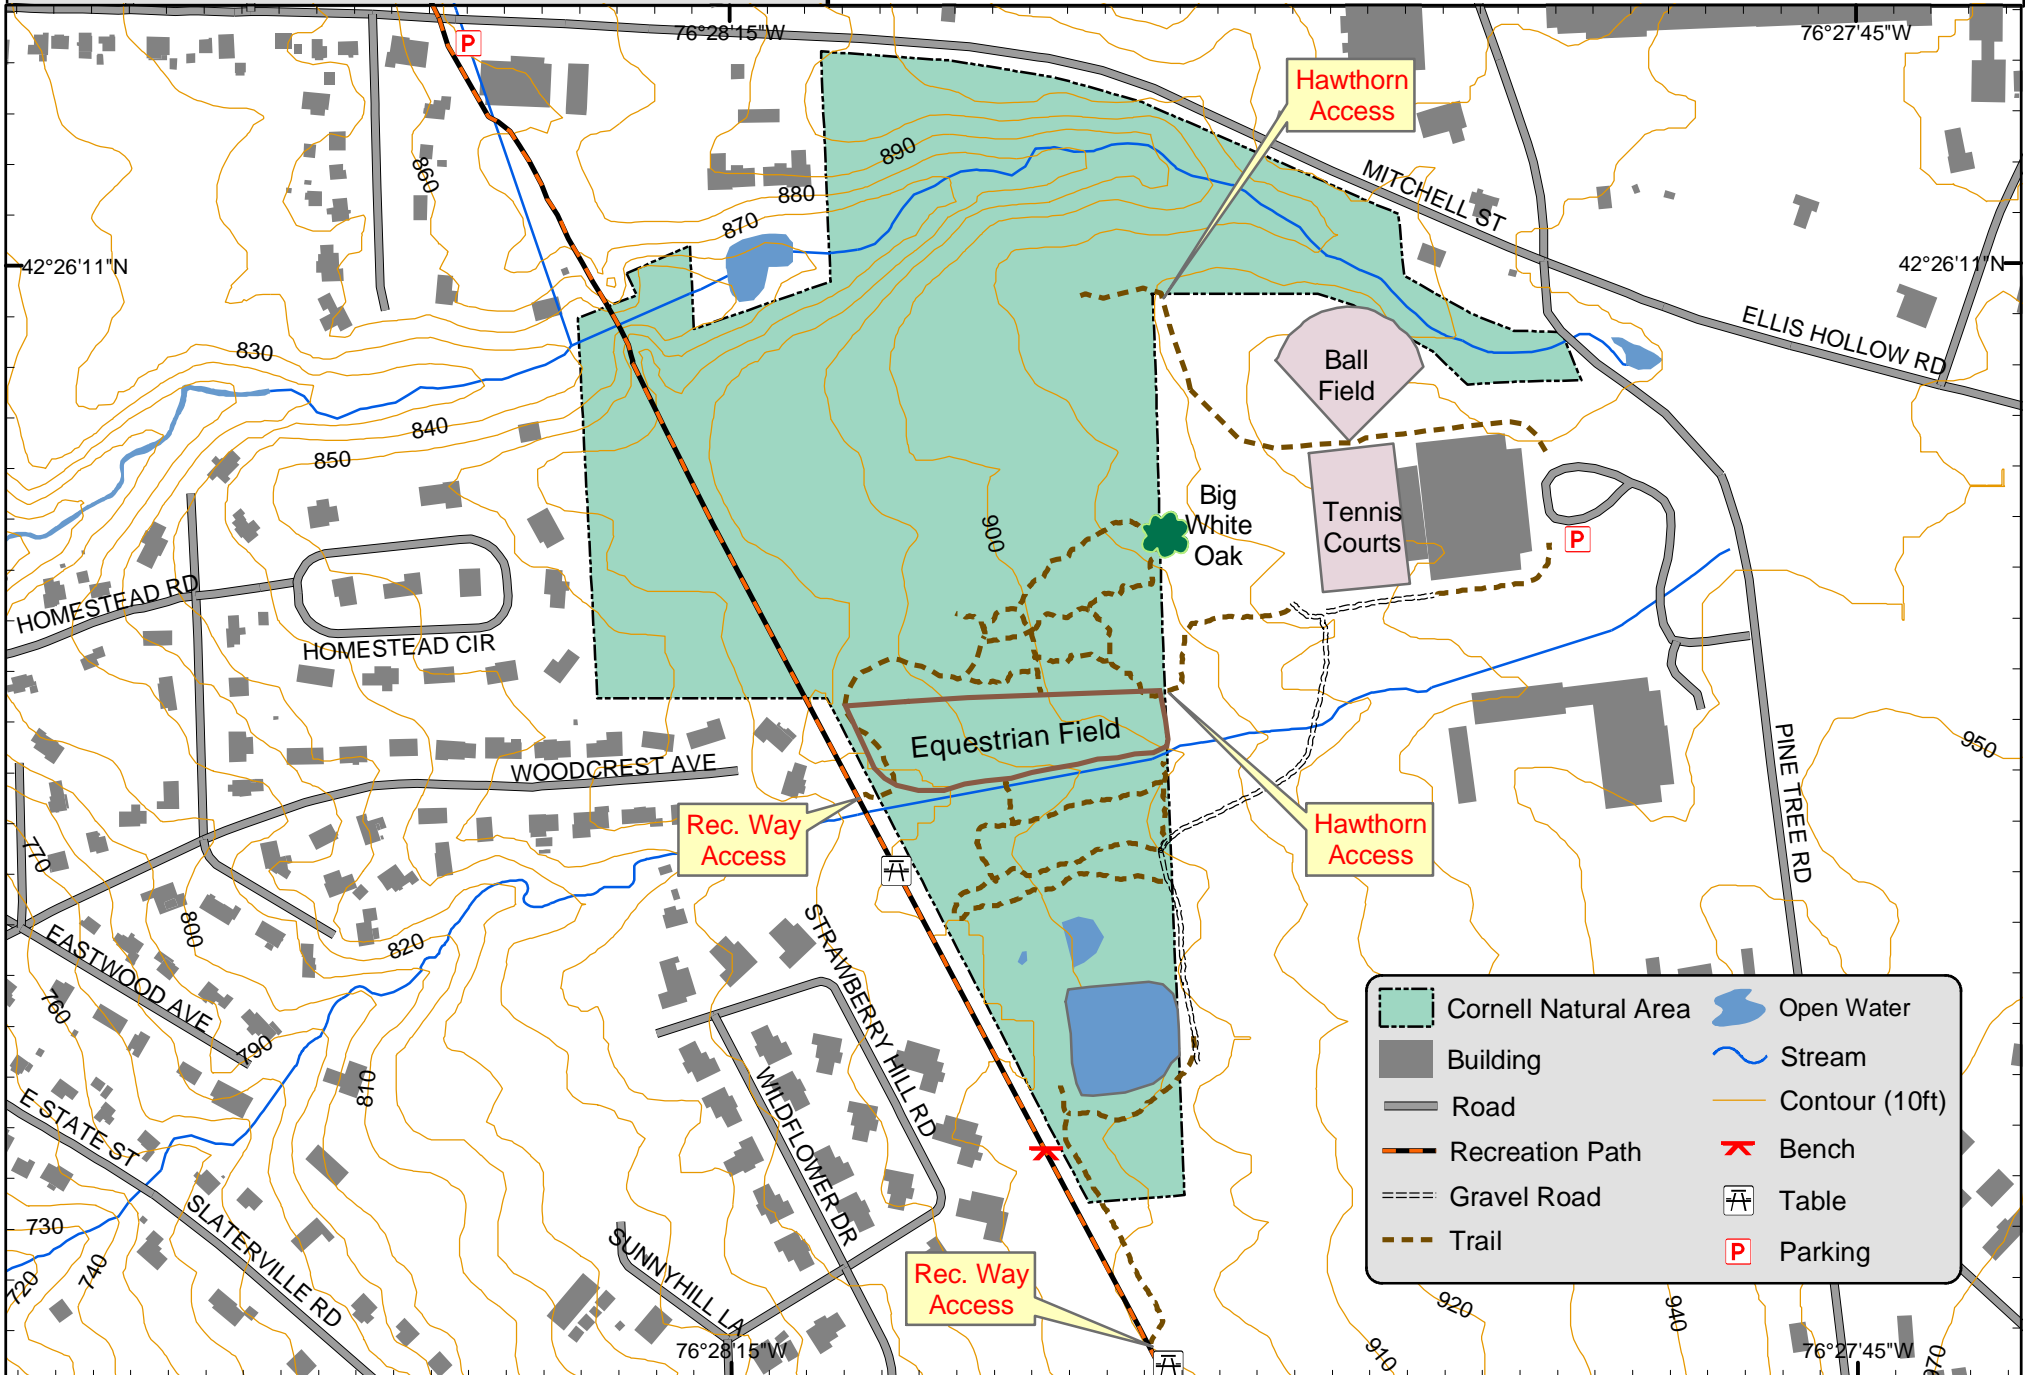

Mitchell Street Natural Area

Overview

Map Updated 04/04/03

Cornell Plantations
Natural Areas Program
ph: (607) 255-9638

	Cornell Natural Area		Open Water
	Building		Stream
	Road		Contour (10ft)
	Recreation Path		Bench
	Gravel Road		Table
	Trail		Parking