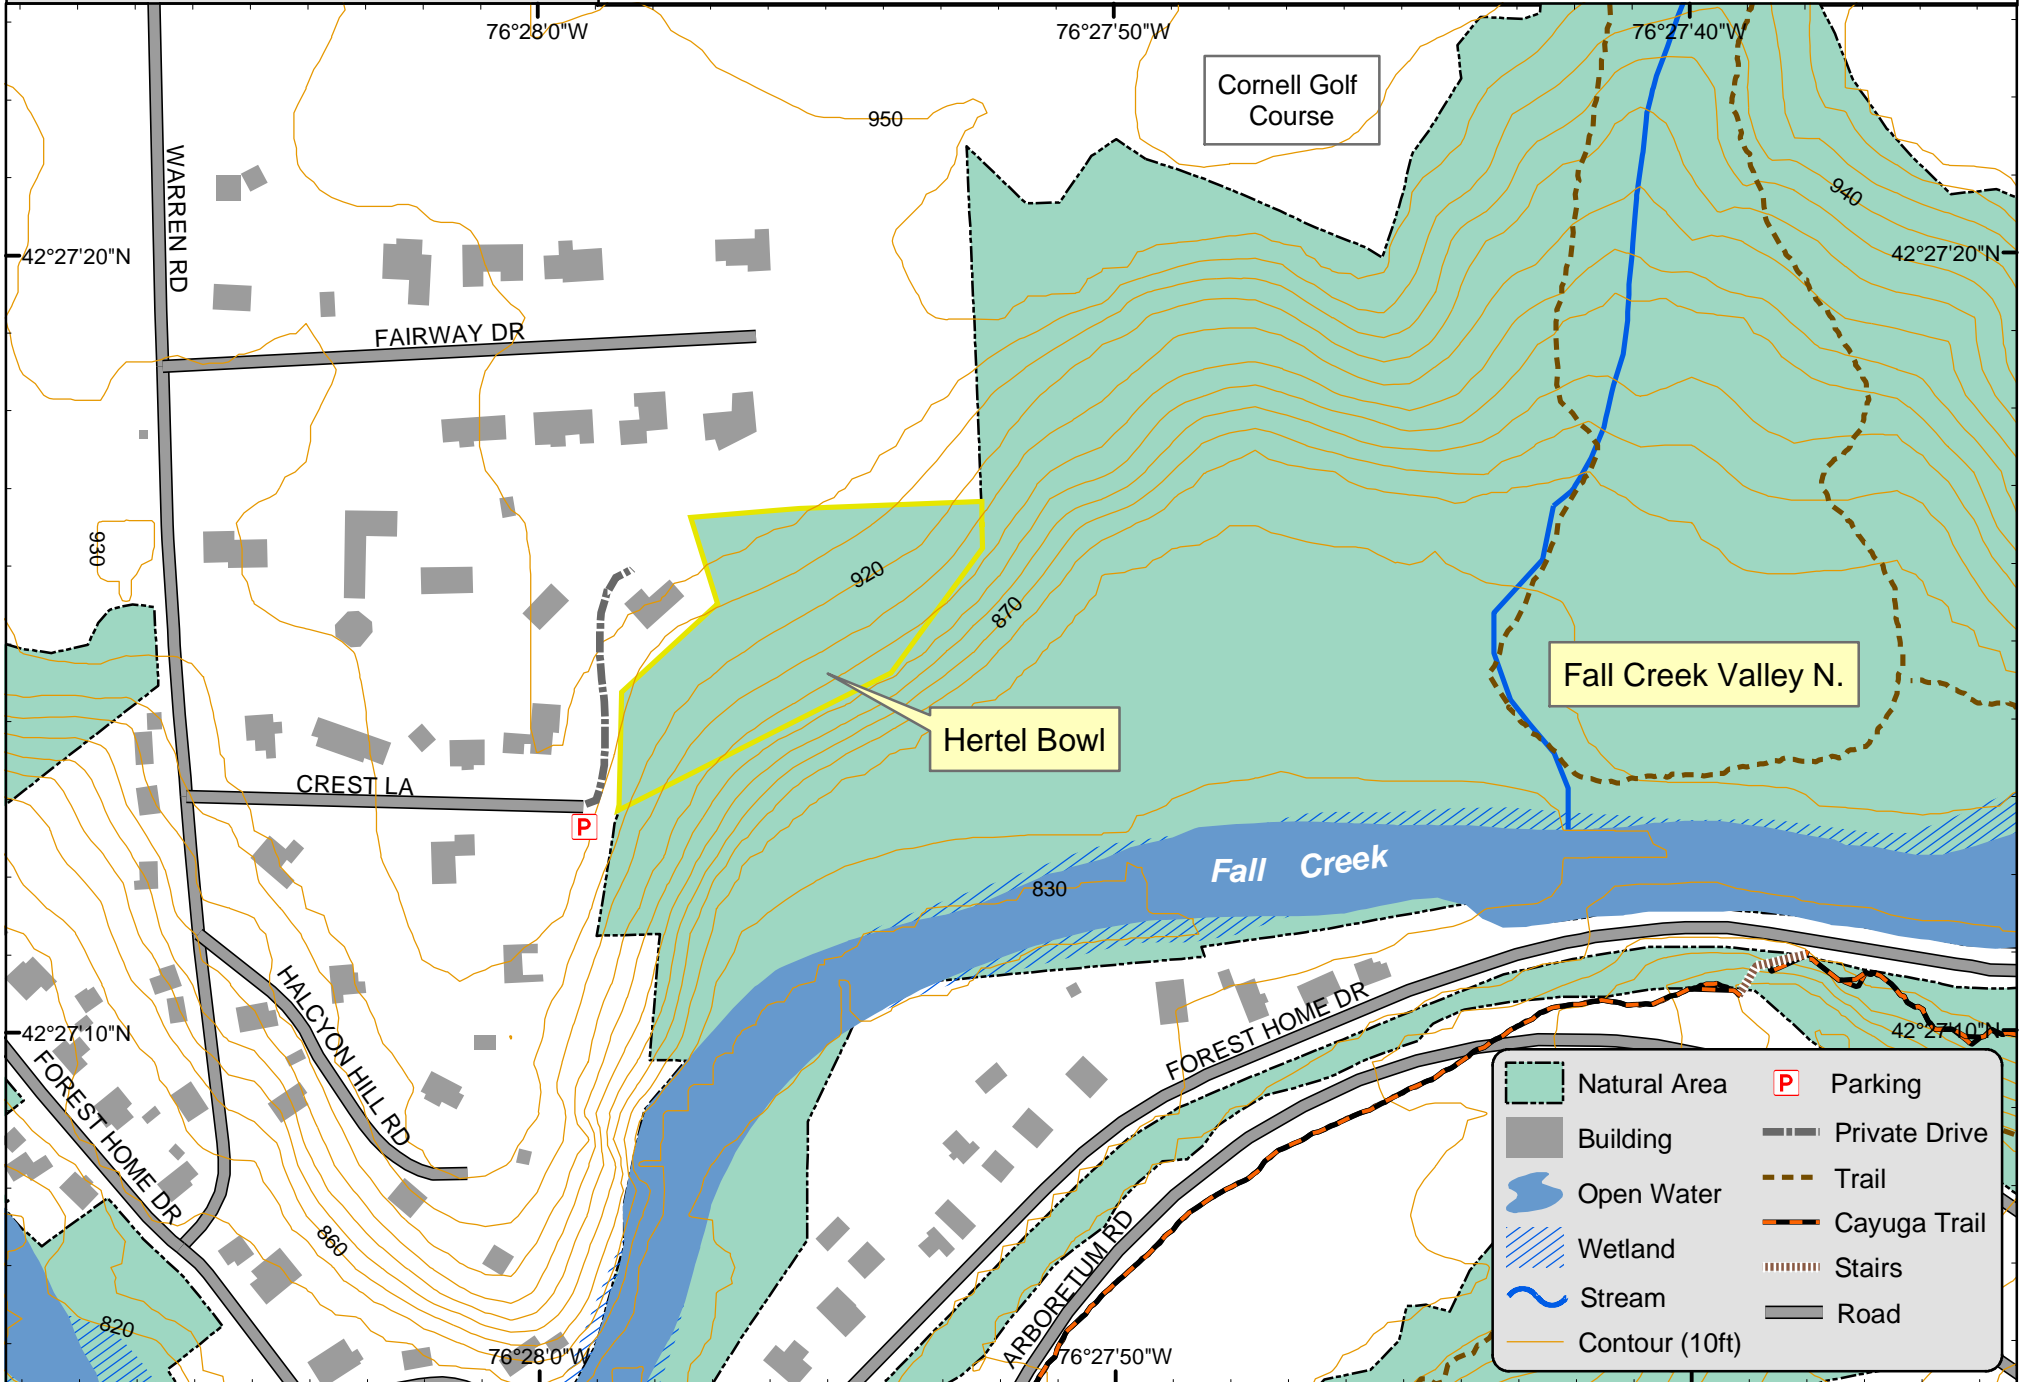

Hertel Bowl Overview

Map Updated 04/29/03

**Cornell Plantations
Natural Areas Program**
ph: (607) 255-9638

	Natural Area		Parking
	Building		Private Drive
	Open Water		Trail
	Wetland		Cayuga Trail
	Stream		Stairs
	Contour (10ft)		Road