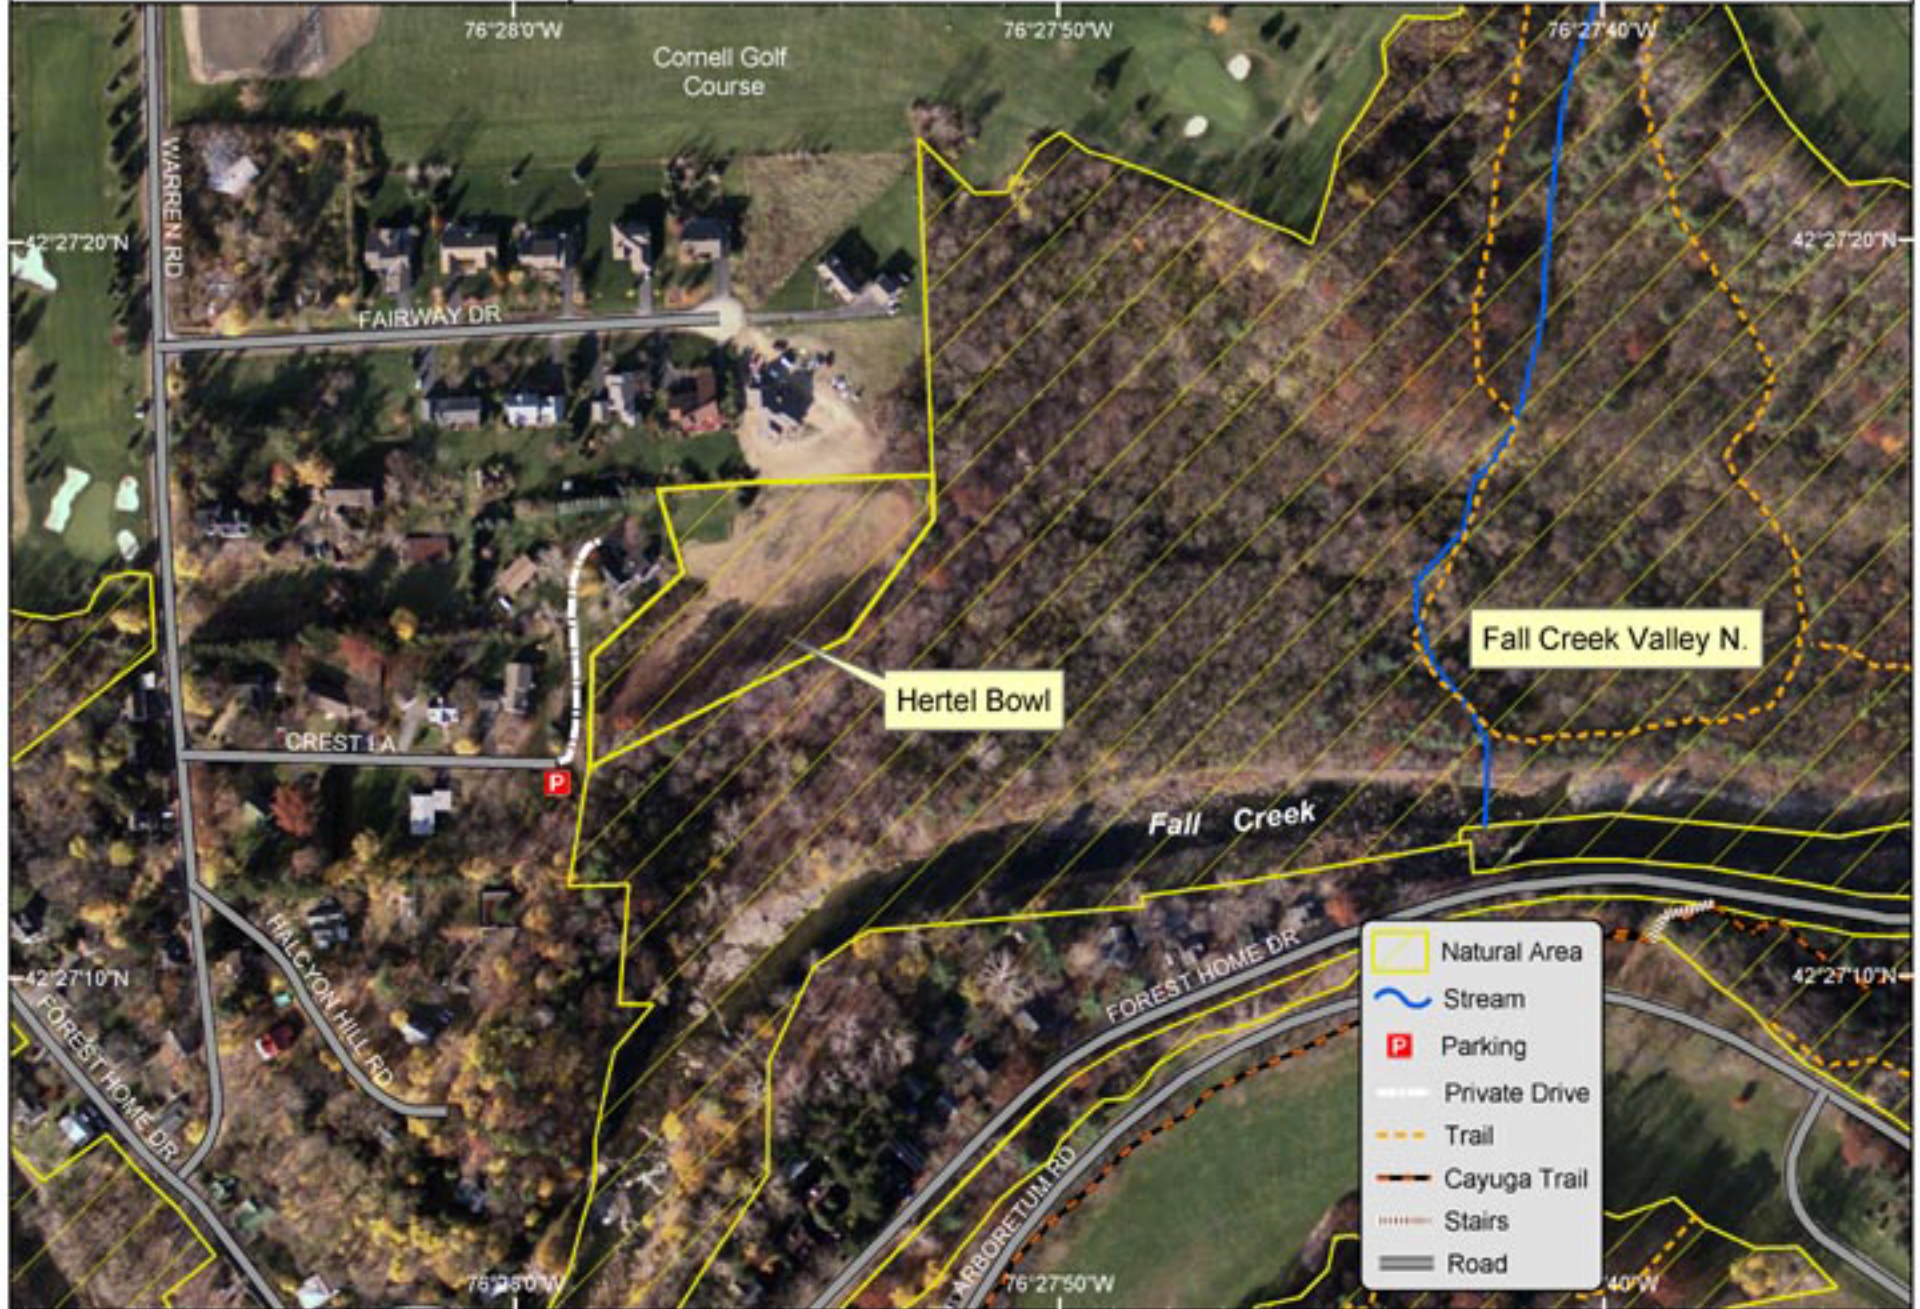

Hertel Bowl

Aerial Photo (2001)

Map Updated 04/29/03

Cornell Plantations
Natural Areas Program
ph: (607) 255-9638

- Natural Area
- Stream
- Parking
- Private Drive
- Trail
- Cayuga Trail
- Stairs
- Road

Data Sources: Tompkins County Planning Dept., USFWS (NWI), USGS, NYDEC, and Cornell Plantations.