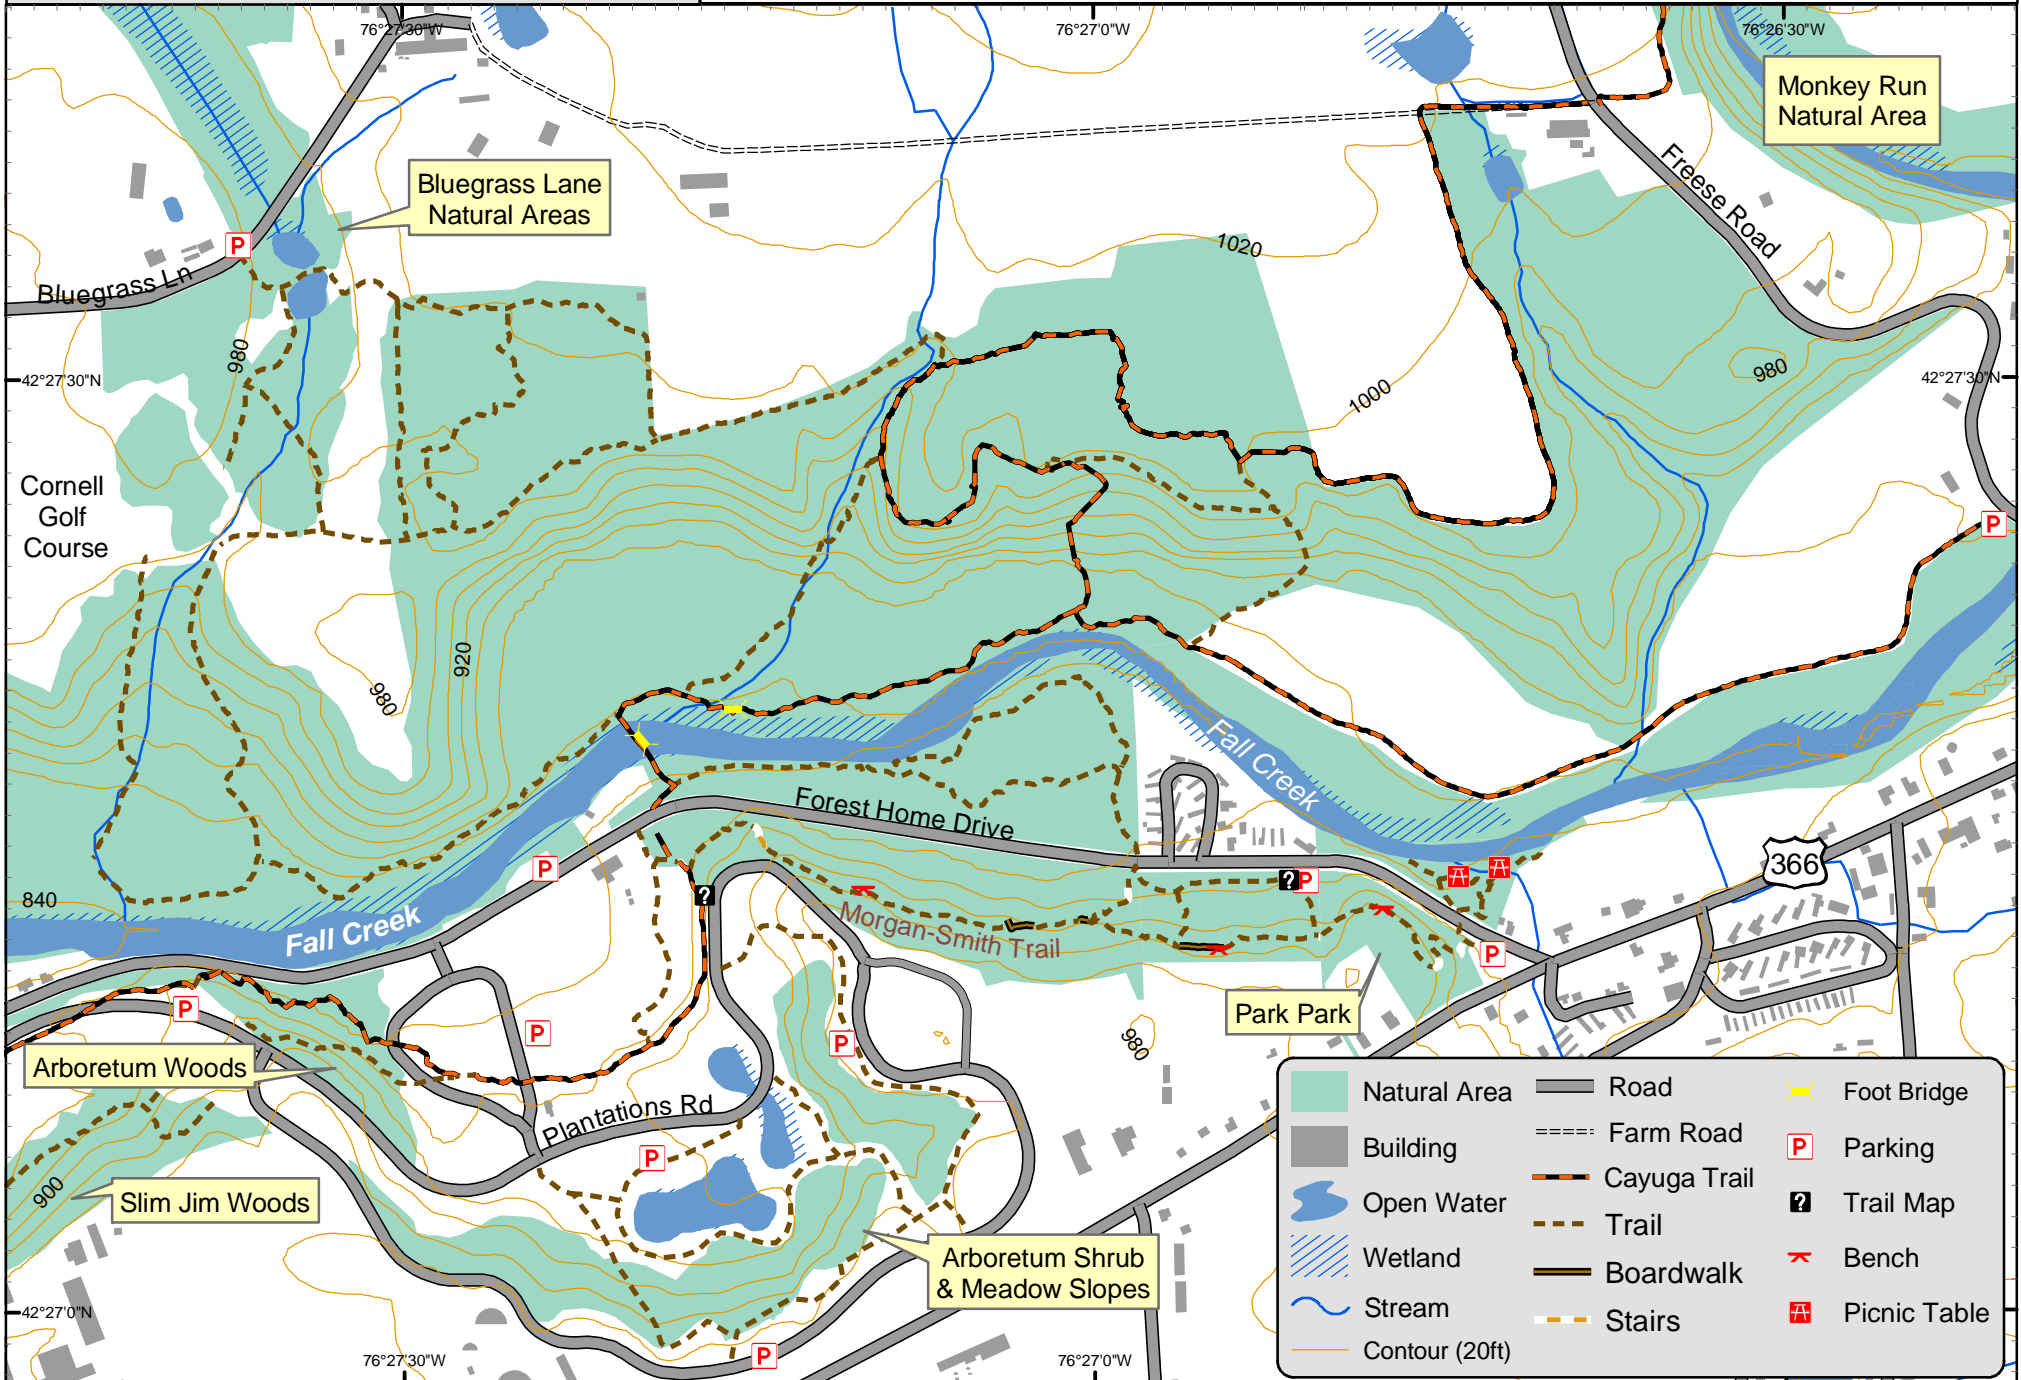

Fall Creek Valley Overview

Map Updated 03/20/02

**Cornell Plantations
Natural Areas Program**
ph: (607) 255-9638

Natural Area	Road	Foot Bridge
Building	Farm Road	Parking
Open Water	Cayuga Trail	Trail Map
Wetland	Trail	Bench
Stream	Boardwalk	Picnic Table
Contour (20ft)	Stairs	

Data Sources: Tompkins County Planning Dept., USFWS (NWI), USGS, NYDEC, and Cornell Plantations.