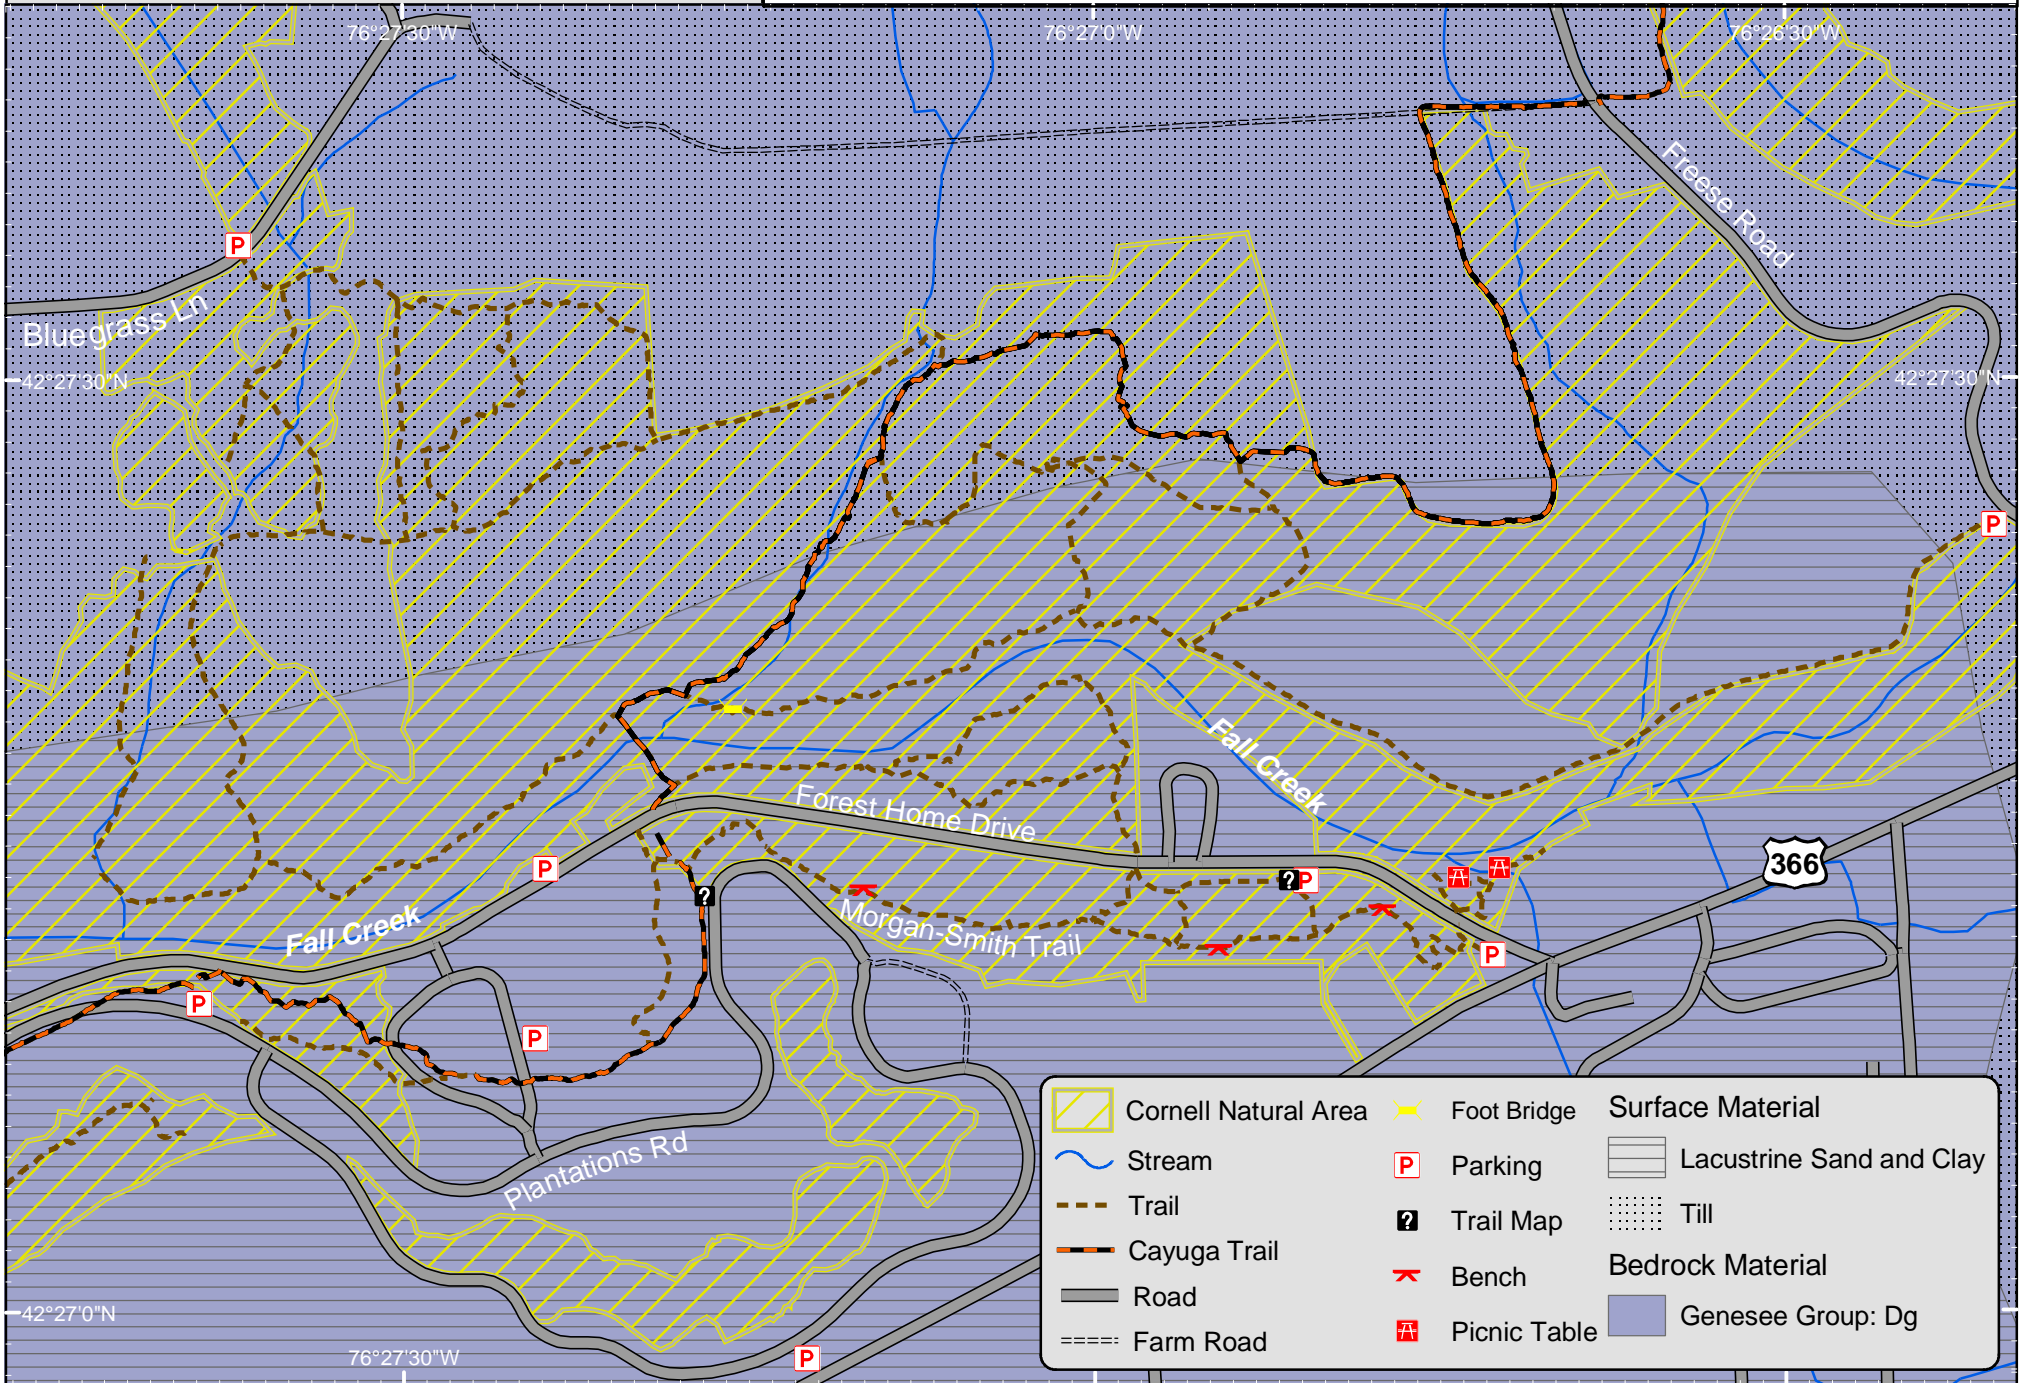

Fall Creek Valley

Geology

Map Updated 03/20/02

**Cornell Plantations
Natural Areas Program**
ph: (607) 255-9638

Data Sources: Tompkins County Planning Dept., USFWS (NWI), USGS, NYDEC, and Cornell Plantations.