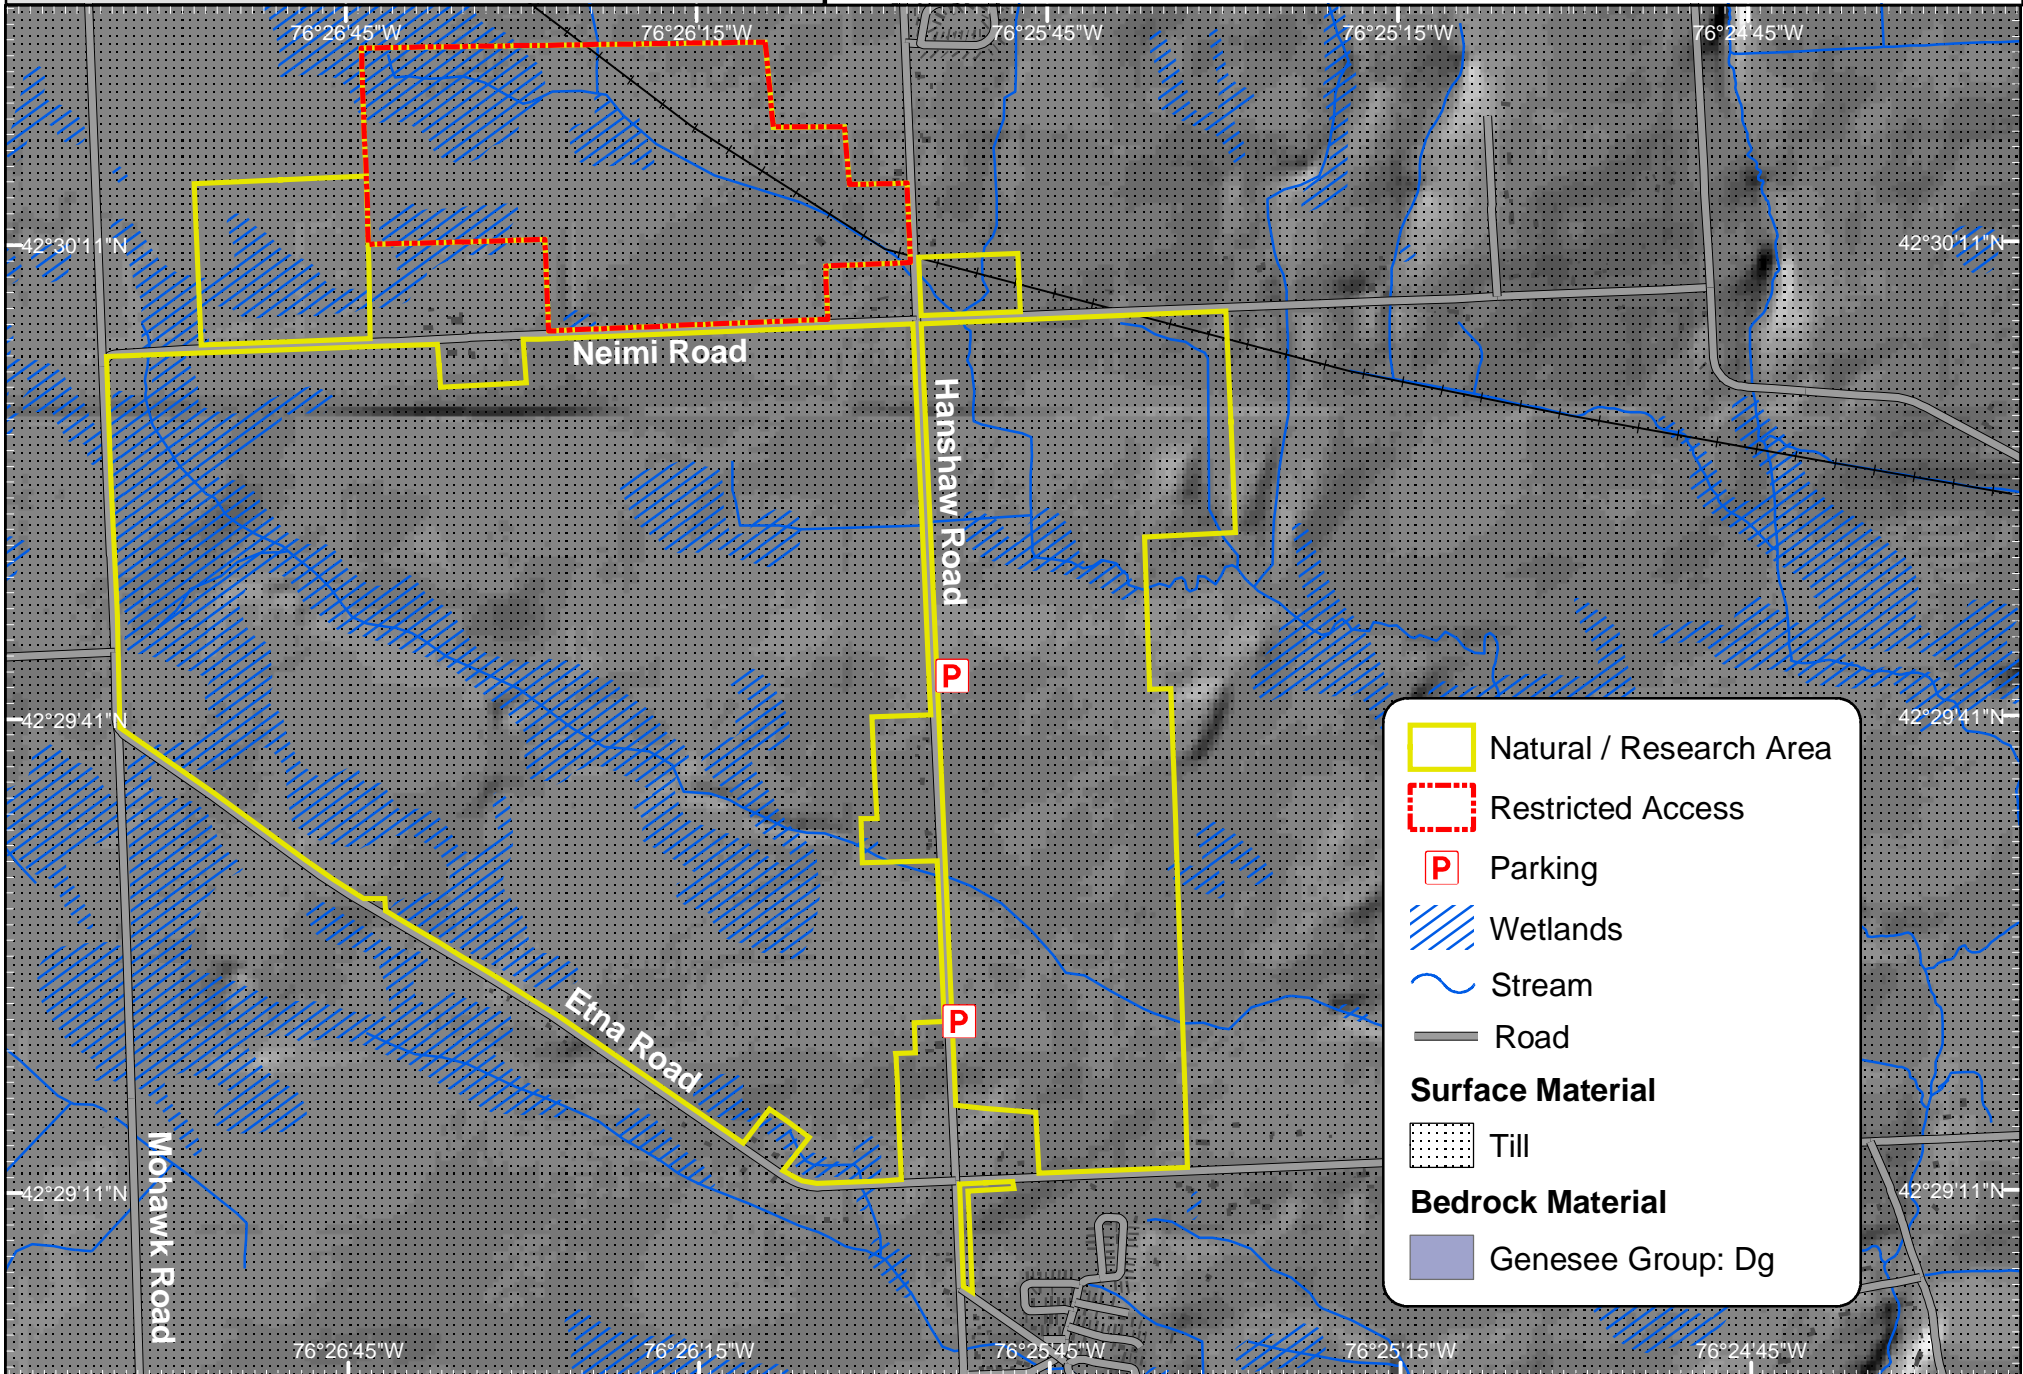

# Etna Fringed Gentian Area

## Geology

Map Updated 03/20/03

Cornell Plantations  
Natural Areas Program  
ph: (607) 255-9638

-  Natural / Research Area
-  Restricted Access
-  Parking
-  Wetlands
-  Stream
-  Road
- Surface Material**
-  Till
- Bedrock Material**
-  Genesee Group: Dg