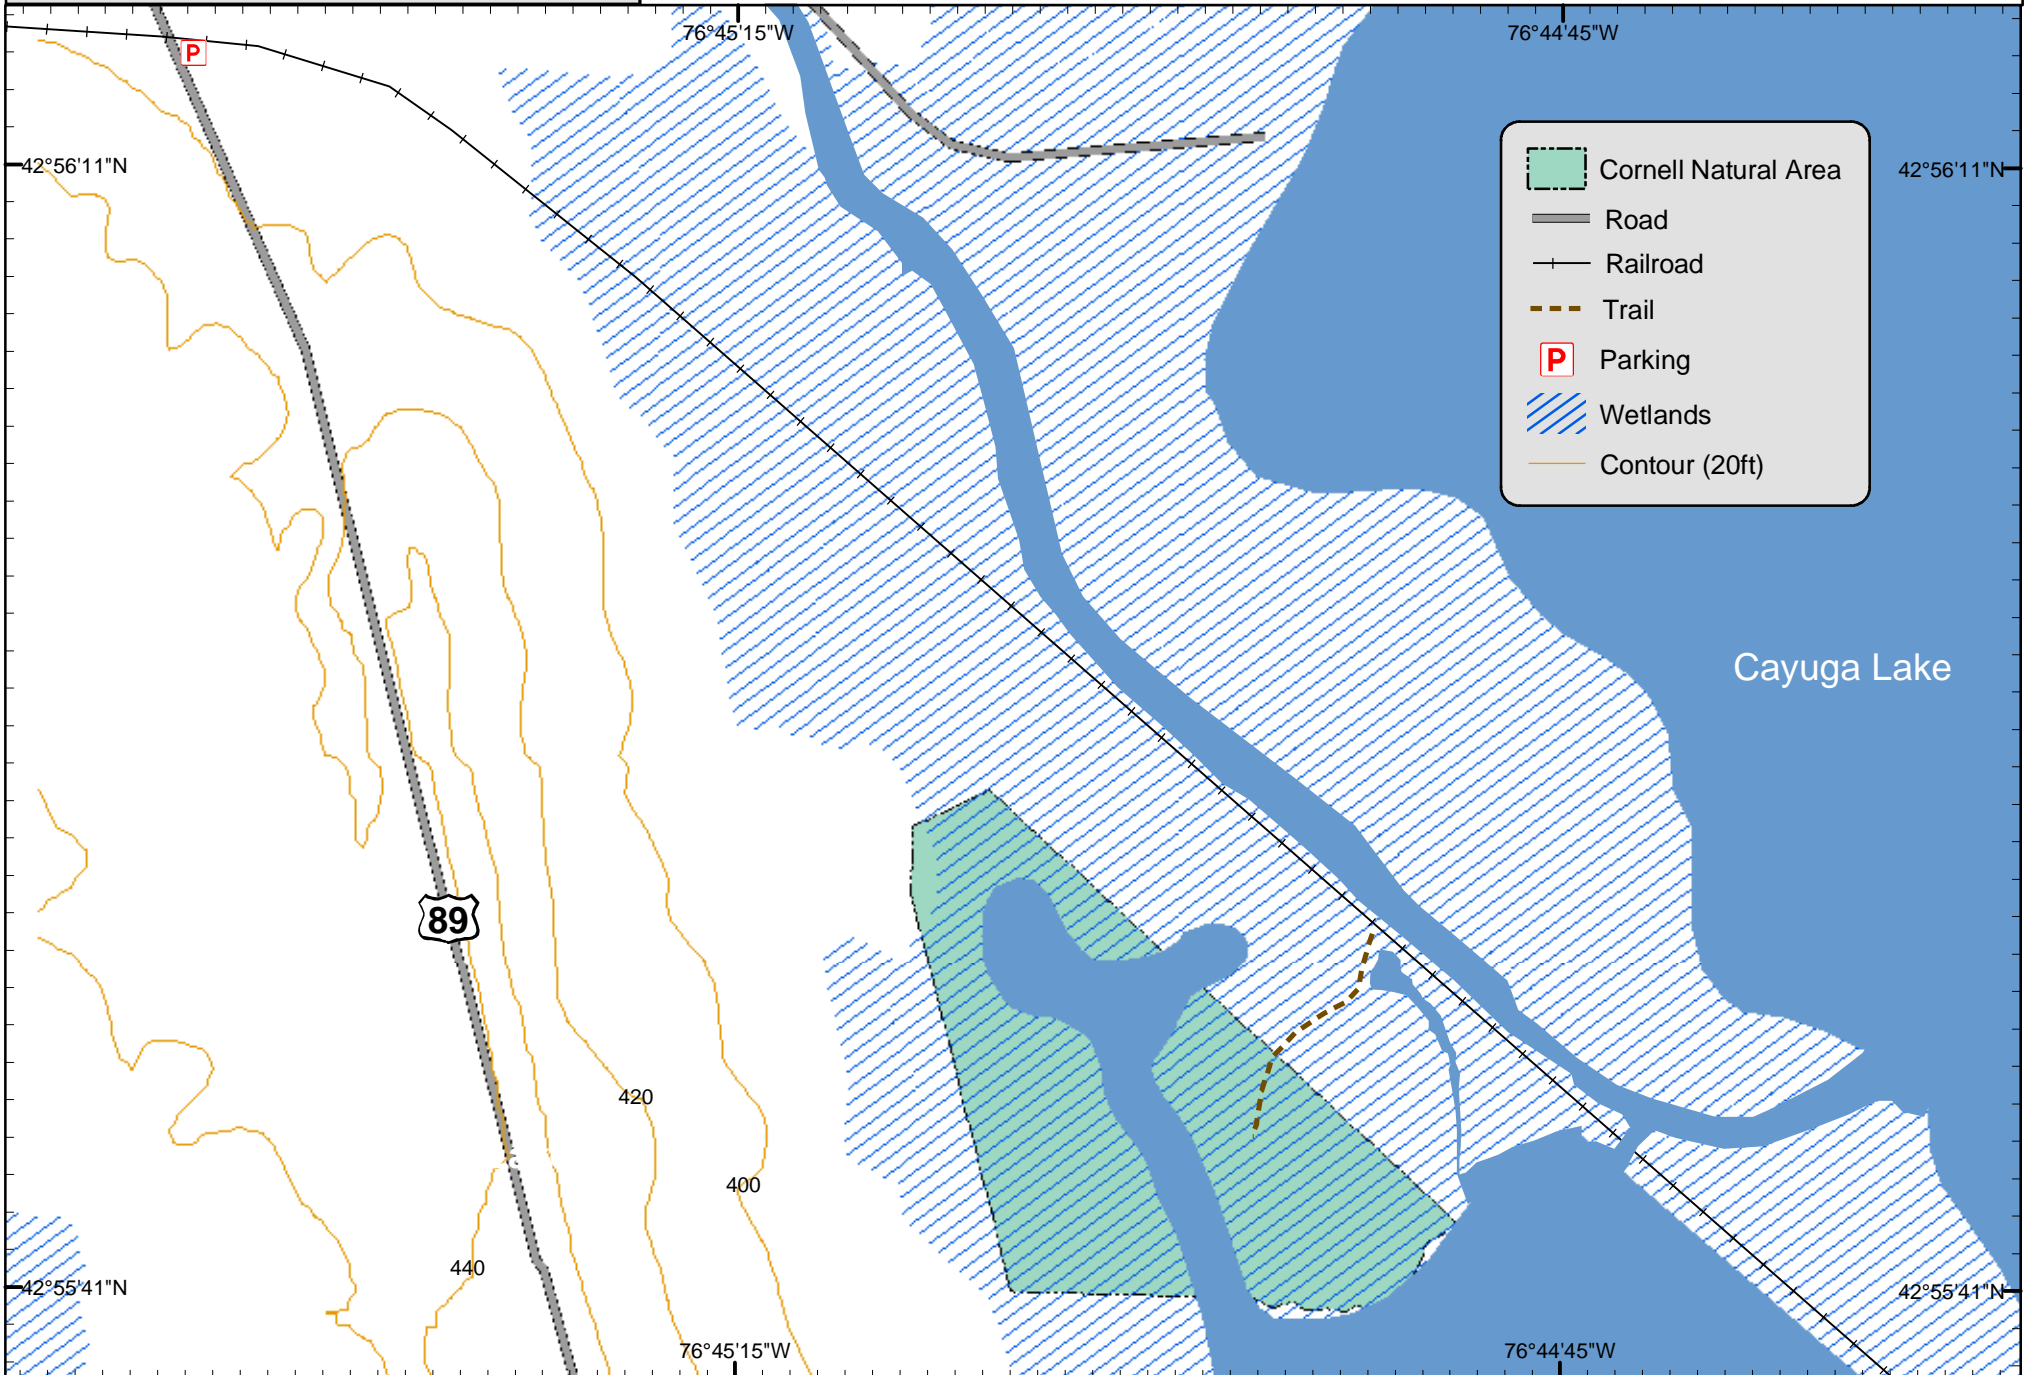

Cayuga Marsh Overview

Map Updated 05/29/03

**Cornell Plantations
Natural Areas Program**
ph: (607) 255-9638

Data Sources: USFWS (NWI), USGS, NYDEC, and Cornell Plantations.