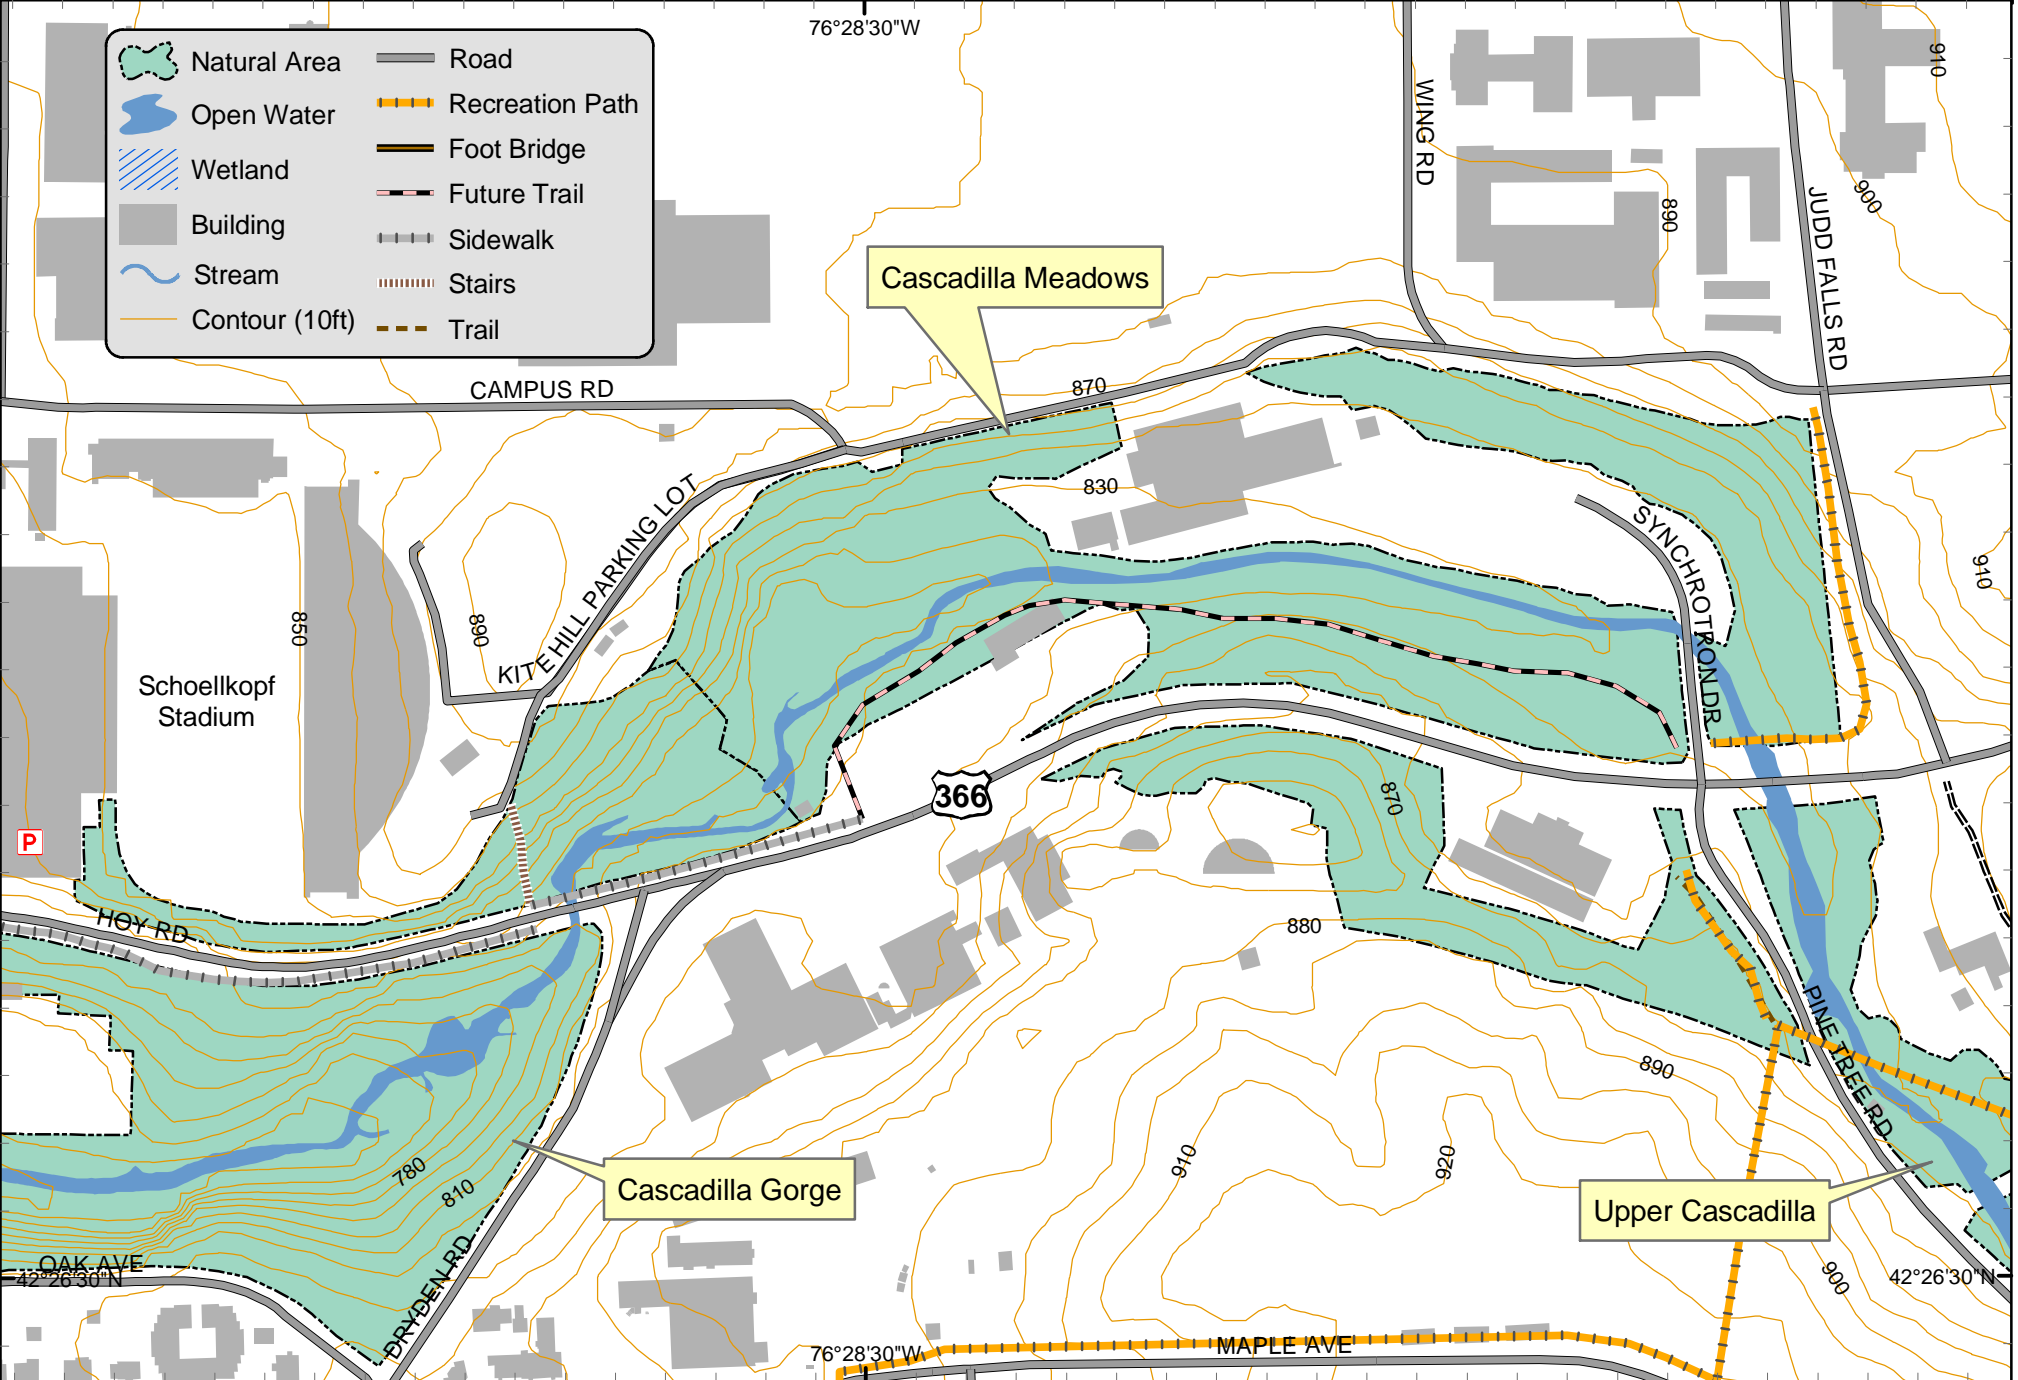

Cascadilla Meadows Overview

Map Updated 05/28/03
 0 125 250 500 Feet

Cornell Plantations
 Natural Areas Program
 ph: (607) 255-9638

- | | | | |
|--|----------------|--|-----------------|
| | Natural Area | | Road |
| | Open Water | | Recreation Path |
| | Wetland | | Foot Bridge |
| | Building | | Future Trail |
| | Stream | | Sidewalk |
| | Contour (10ft) | | Stairs |
| | | | Trail |

Data Sources: Tompkins County Planning Dept., USFWS (NWI), USGS, NYDEC, and Cornell Plantations.