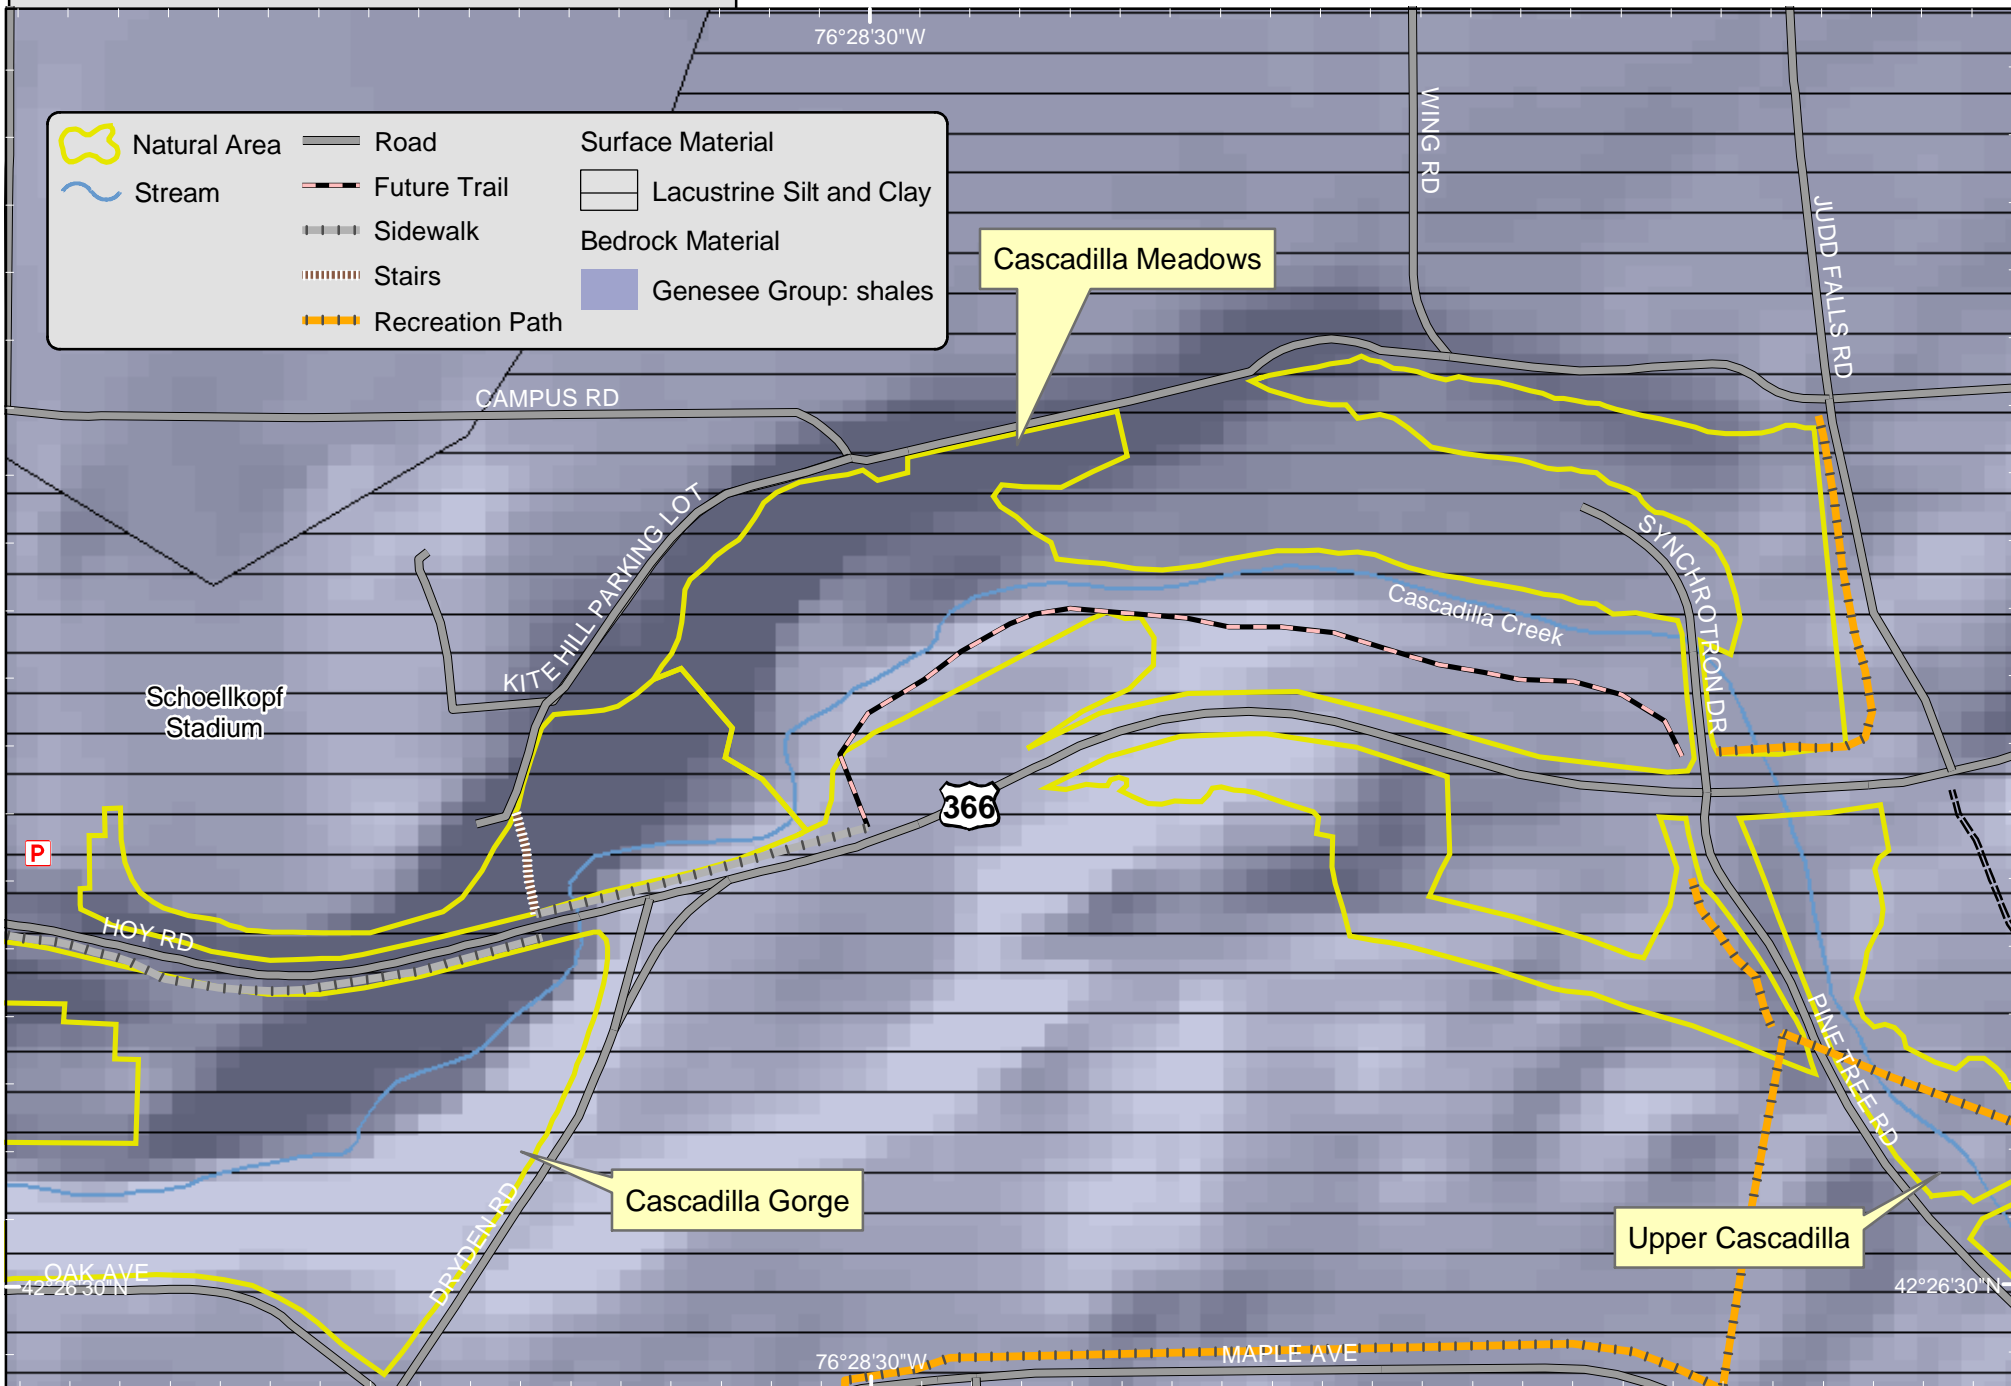

Cascadilla Meadows

Geology

Map Updated 05/28/03

0 125 250 500 Feet

Cornell Plantations
Natural Areas Program
ph: (607) 255-9638

Data Sources: Tompkins County Planning Dept., USFWS (NWI), USGS, NYDEC, and Cornell Plantations.