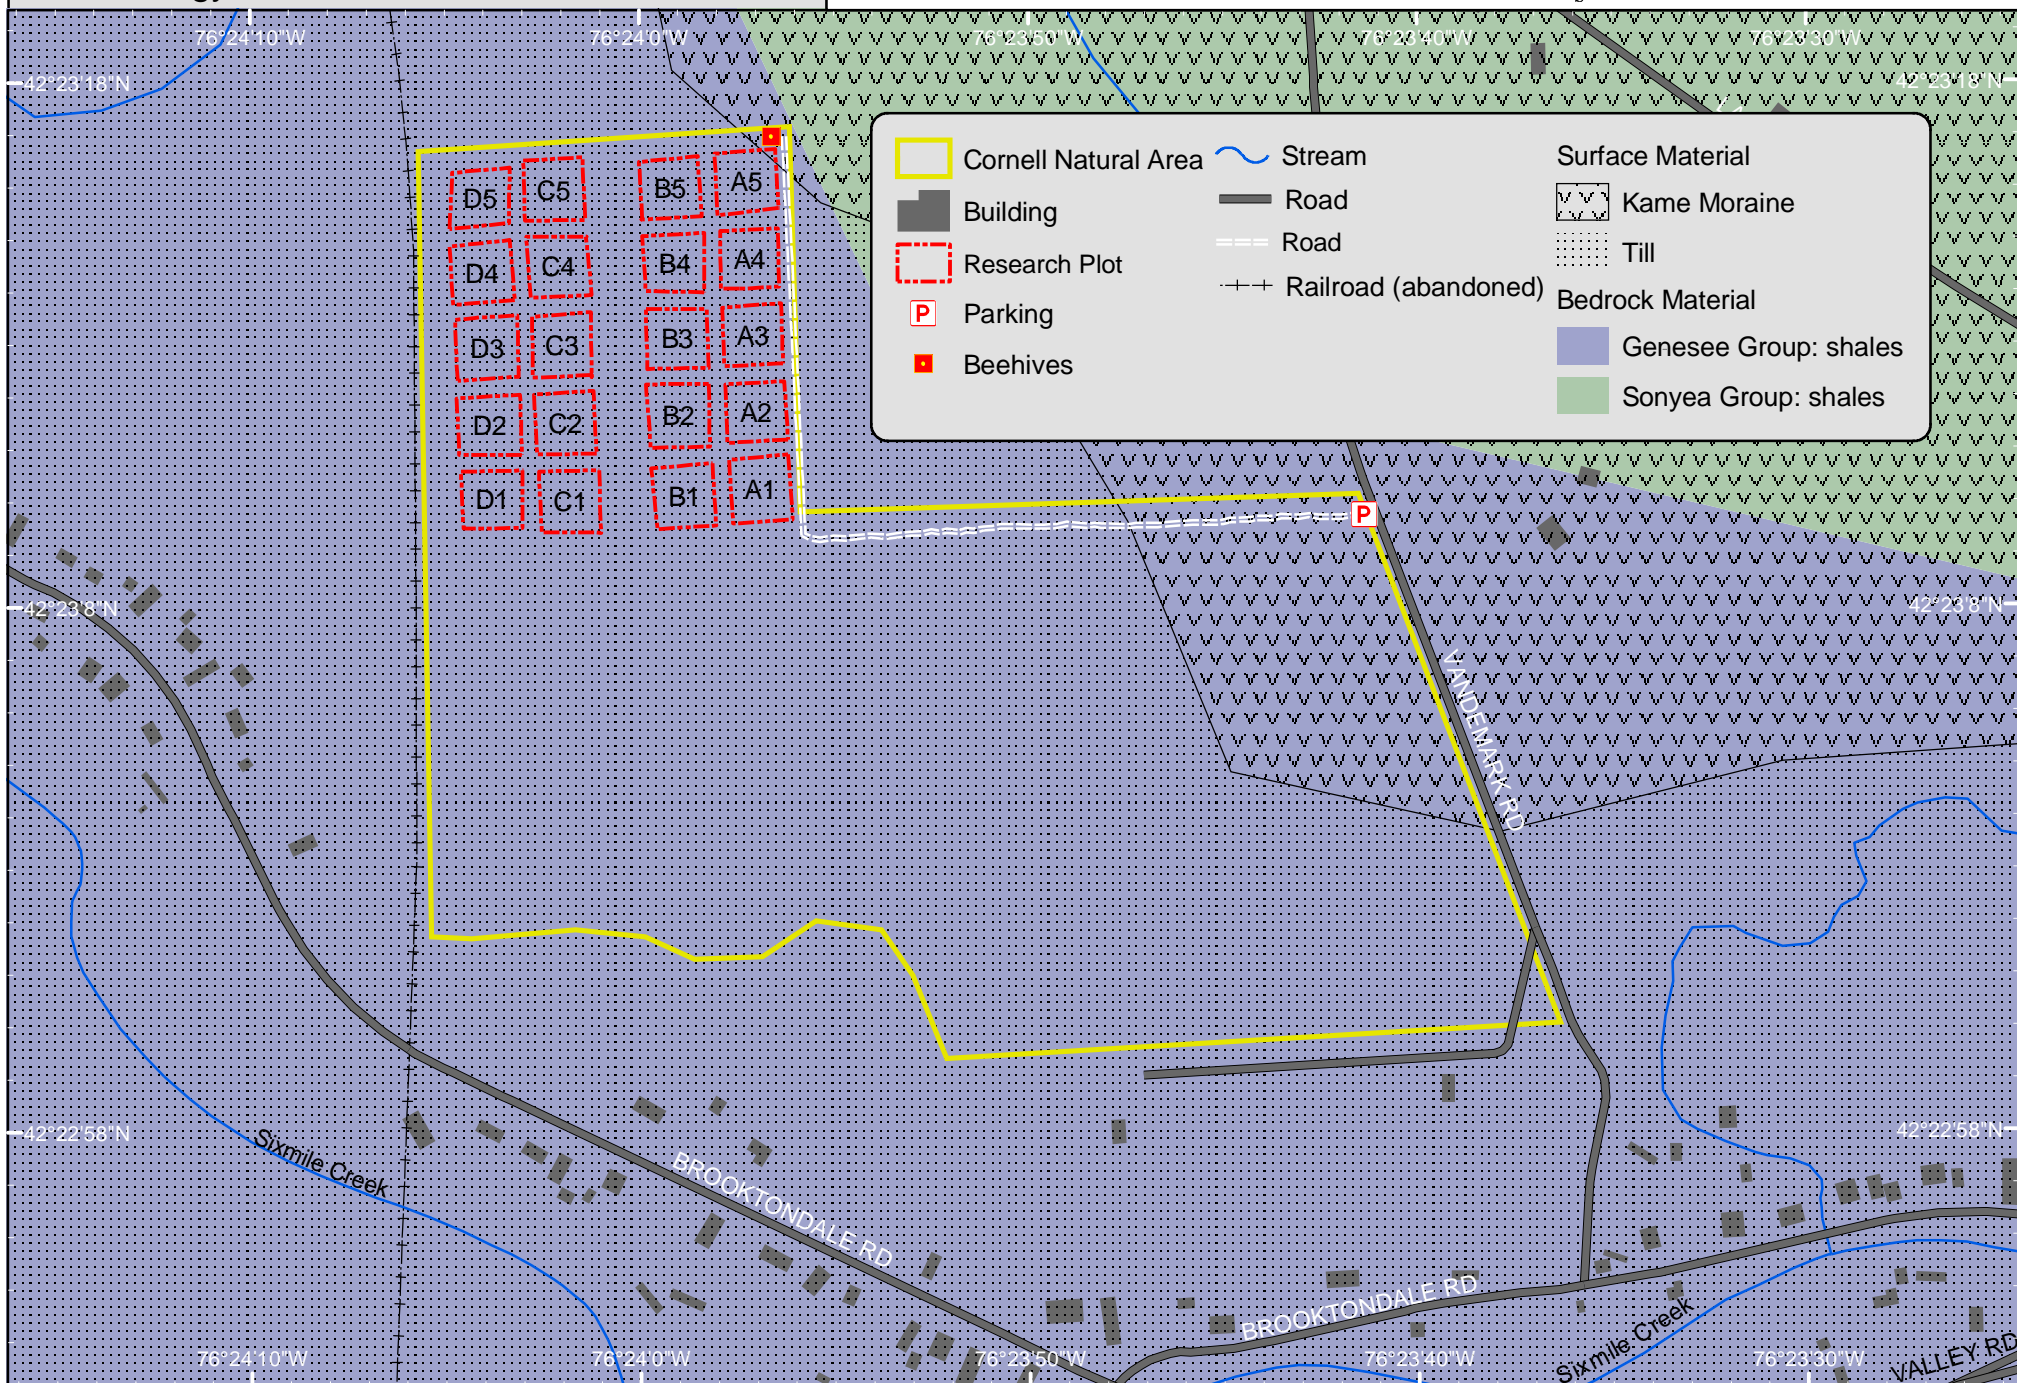

Brooktondale Meadow

Geology

Map Updated 02/13/03

**Cornell Plantations
Natural Areas Program**
ph: (607) 255-9638

Data Sources: Tompkins County Planning Dept., USFWS (NWI), USGS, NYDEC, and Cornell Plantations.