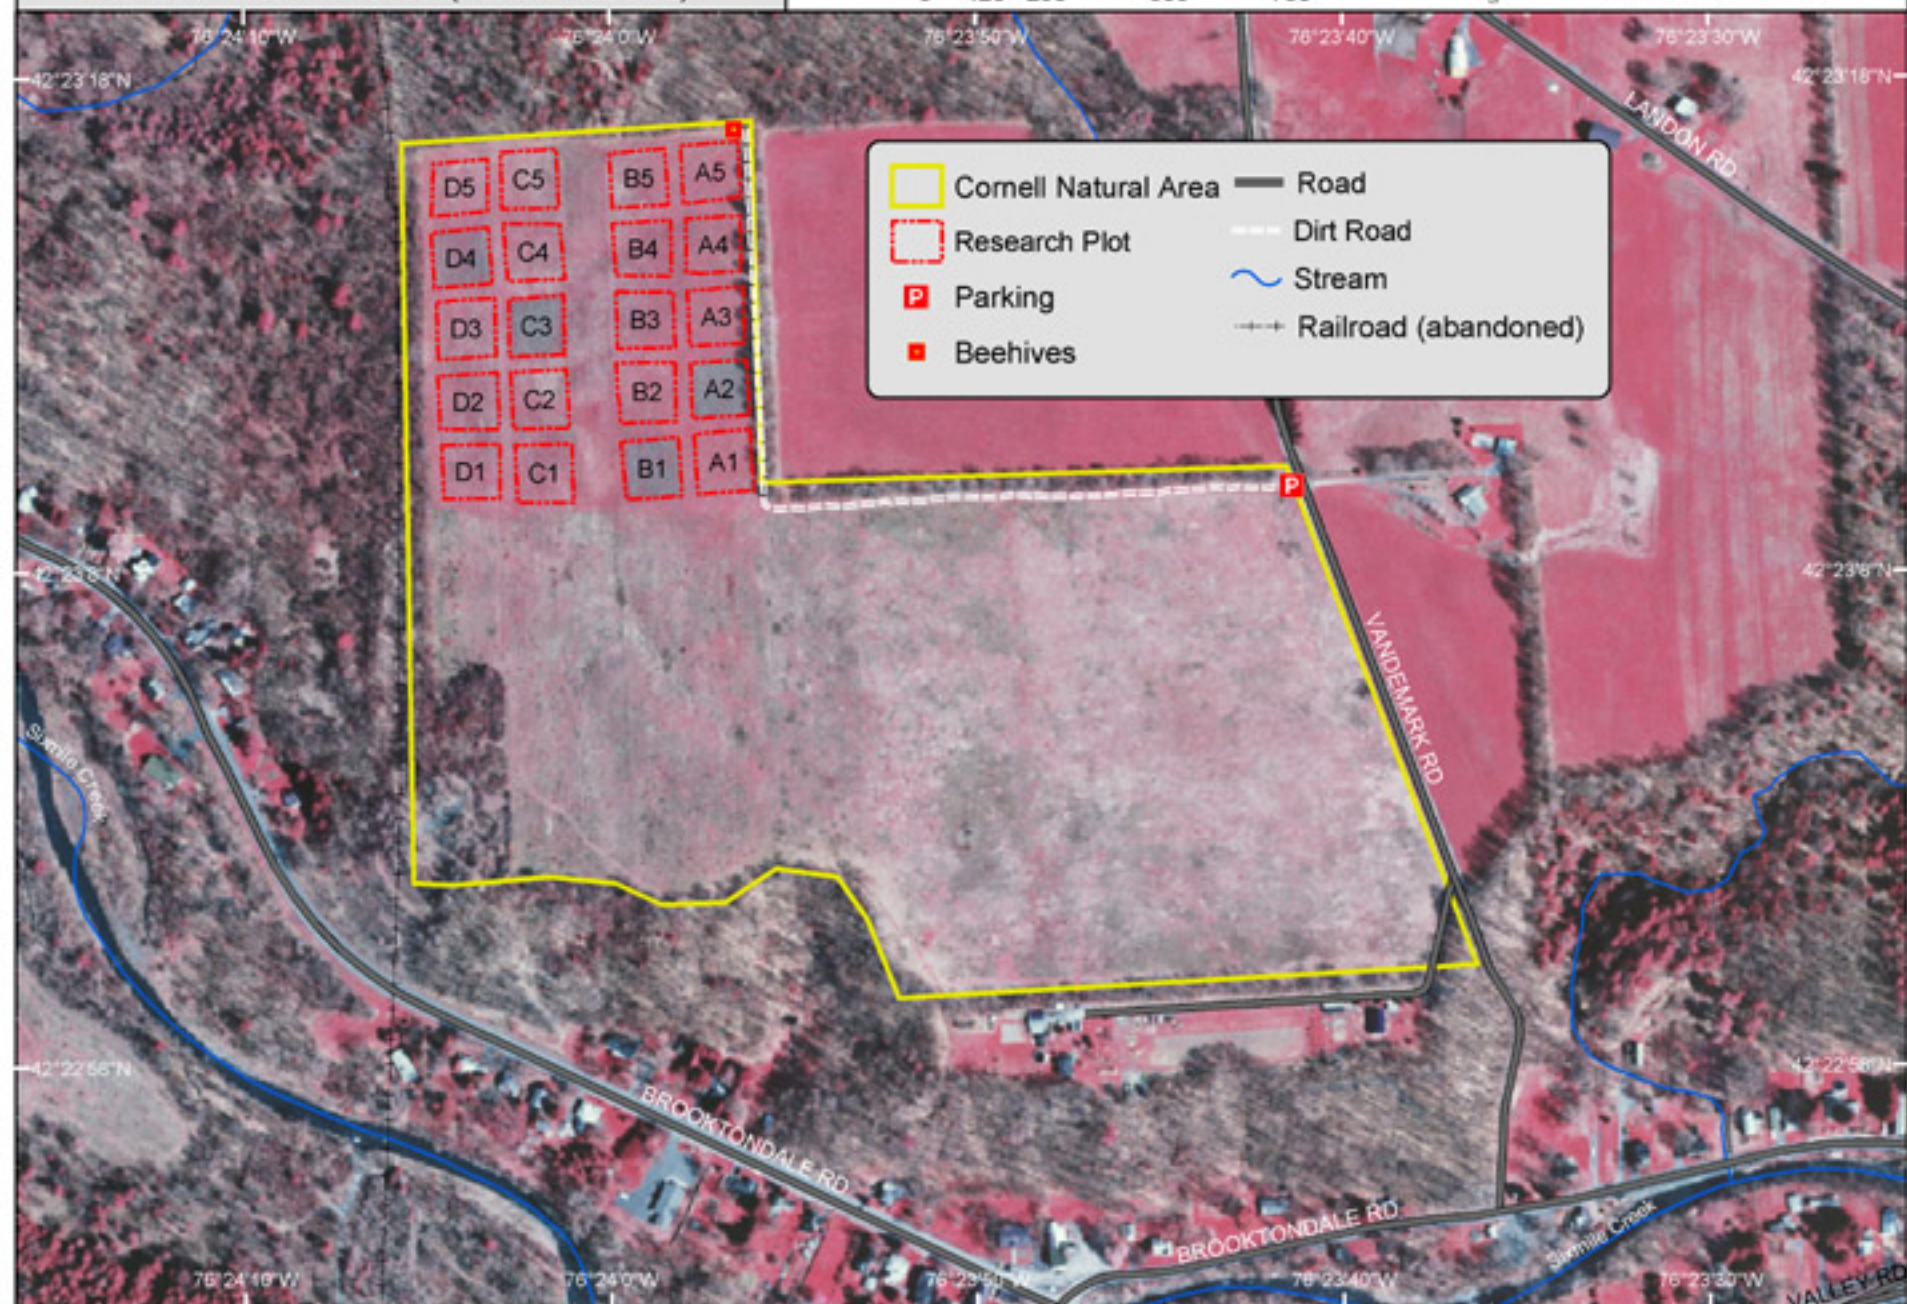

Brooktondale Meadow

Aerial Photo - Infrared (Flown: 4/2002)

Map Updated 02/13/03

Cornell Plantations
Natural Areas Program
ph: (607) 255-9638

Cornell Natural Area	Road
Research Plot	Dirt Road
Parking	Stream
Beehives	Railroad (abandoned)