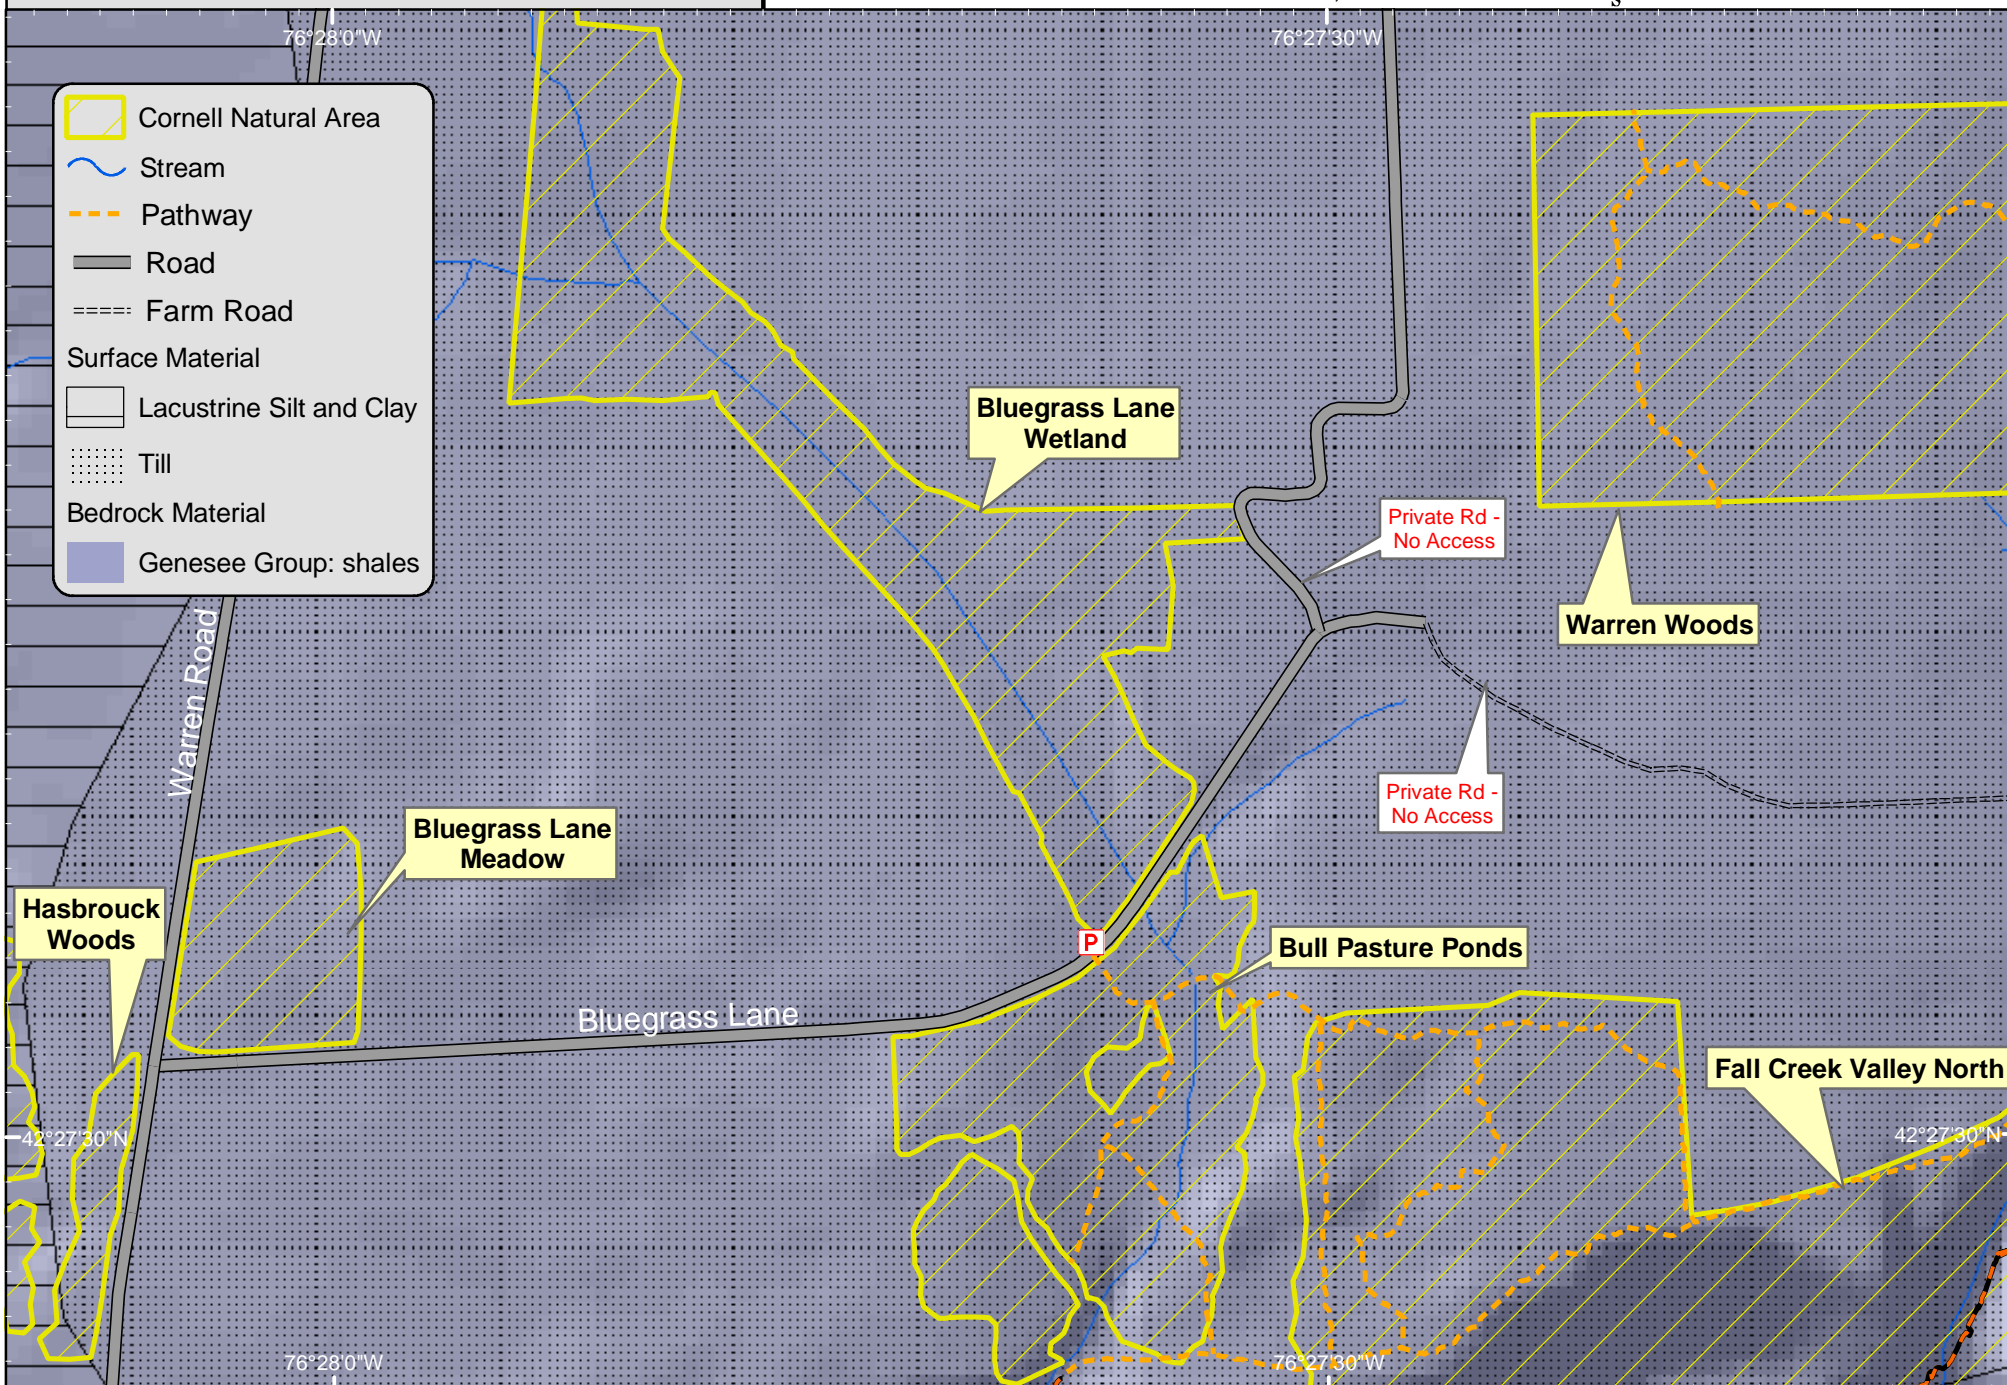

Bluegrass Lane Natural Areas

Geology

Map Updated 03/20/02

Cornell Plantations
Natural Areas Program
ph: (607) 255-9638

Data Sources: Tompkins County Planning Dept., USFWS (NWI), USGS, NYDEC, and Cornell Plantations.