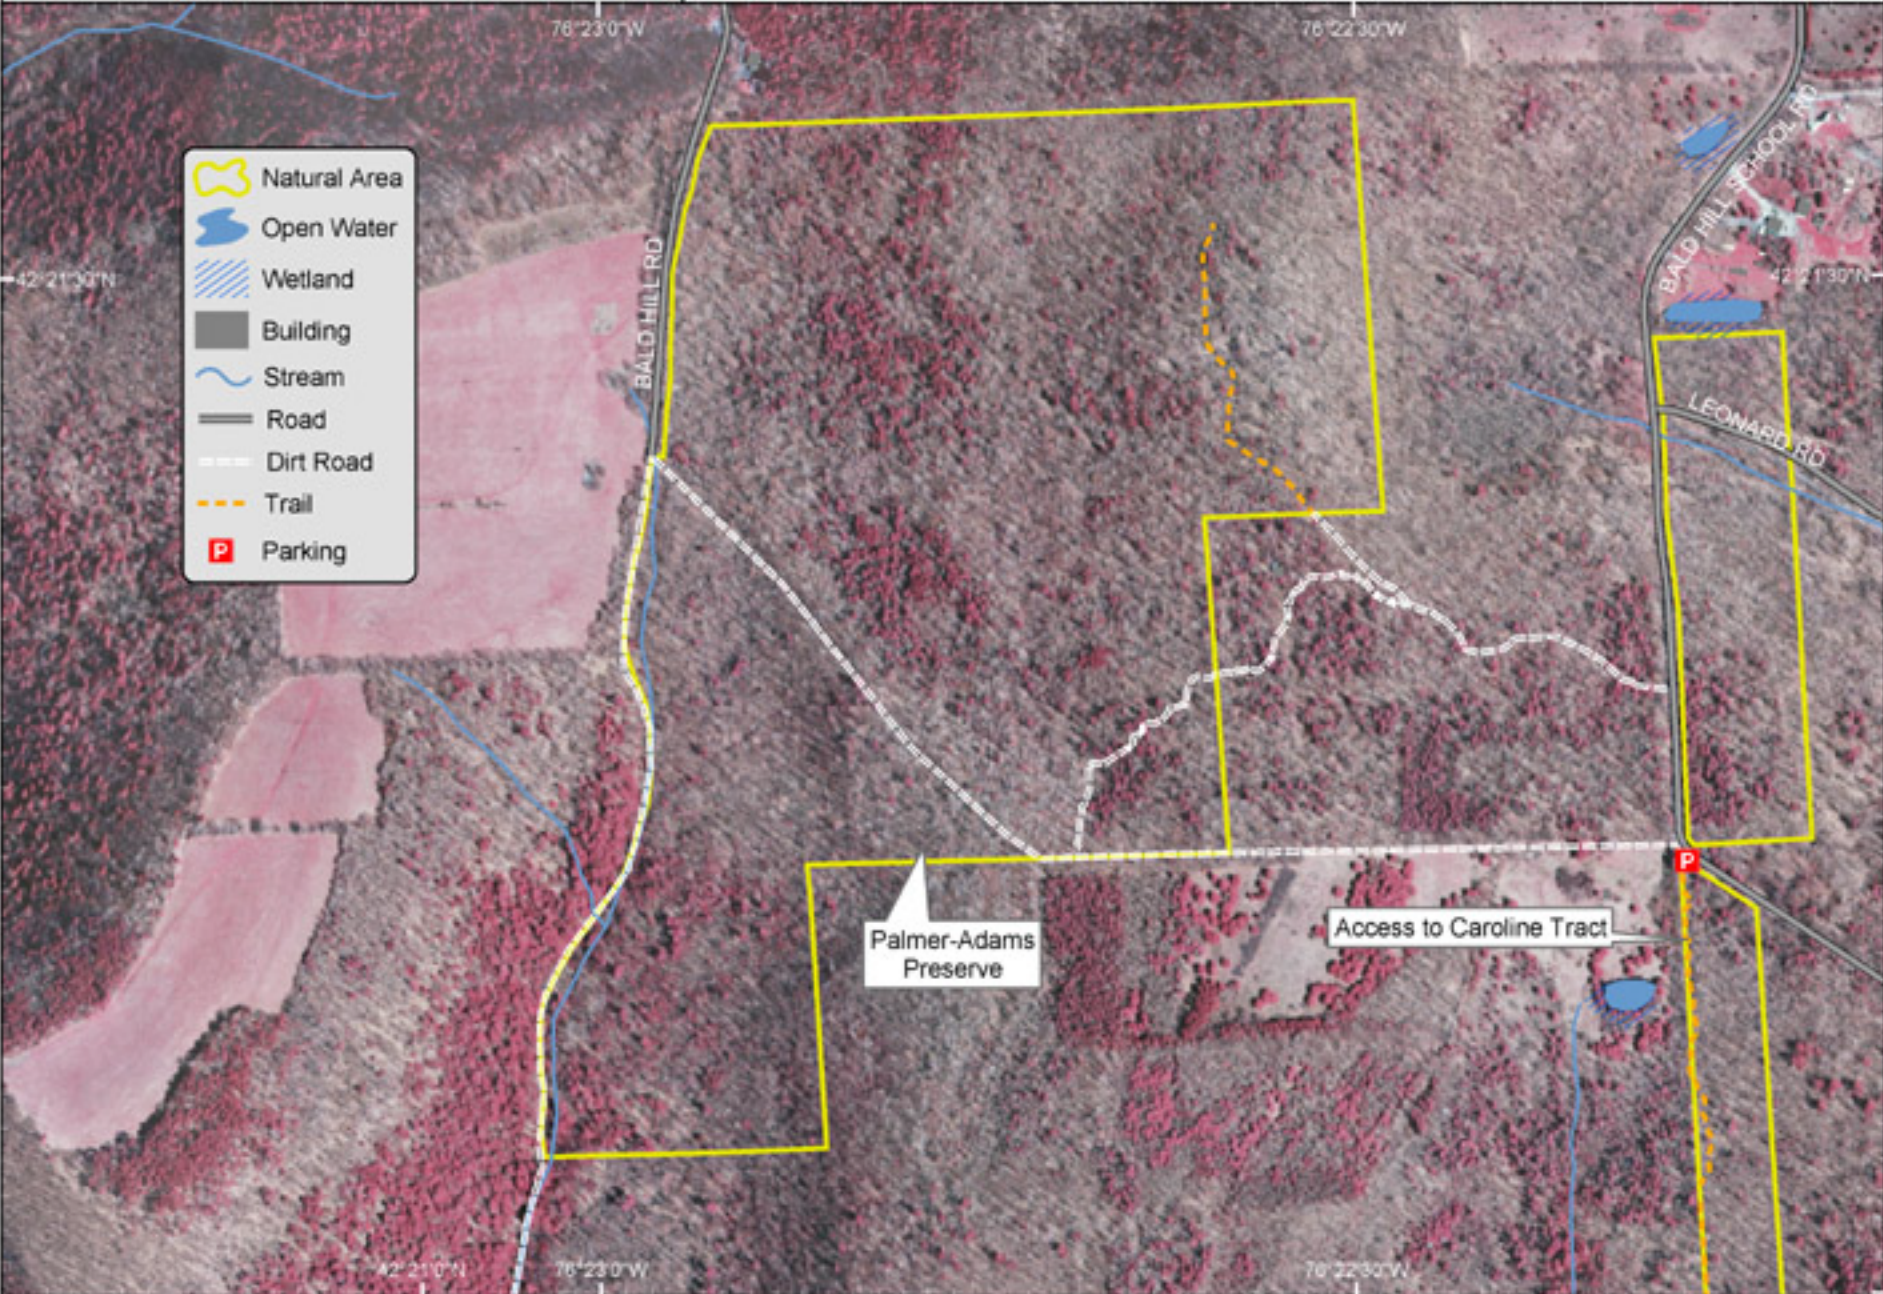

Bald Hill in the Town of Caroline

Aerial Photo - Infrared. Flown: 4/2002.

Map Updated 03/20/02

Cornell Plantations
Natural Areas Program
ph: (607) 255-9638

- Natural Area
- Open Water
- Wetland
- Building
- Stream
- Road
- Dirt Road
- Trail
- Parking

Palmer-Adams Preserve

Access to Caroline Tract