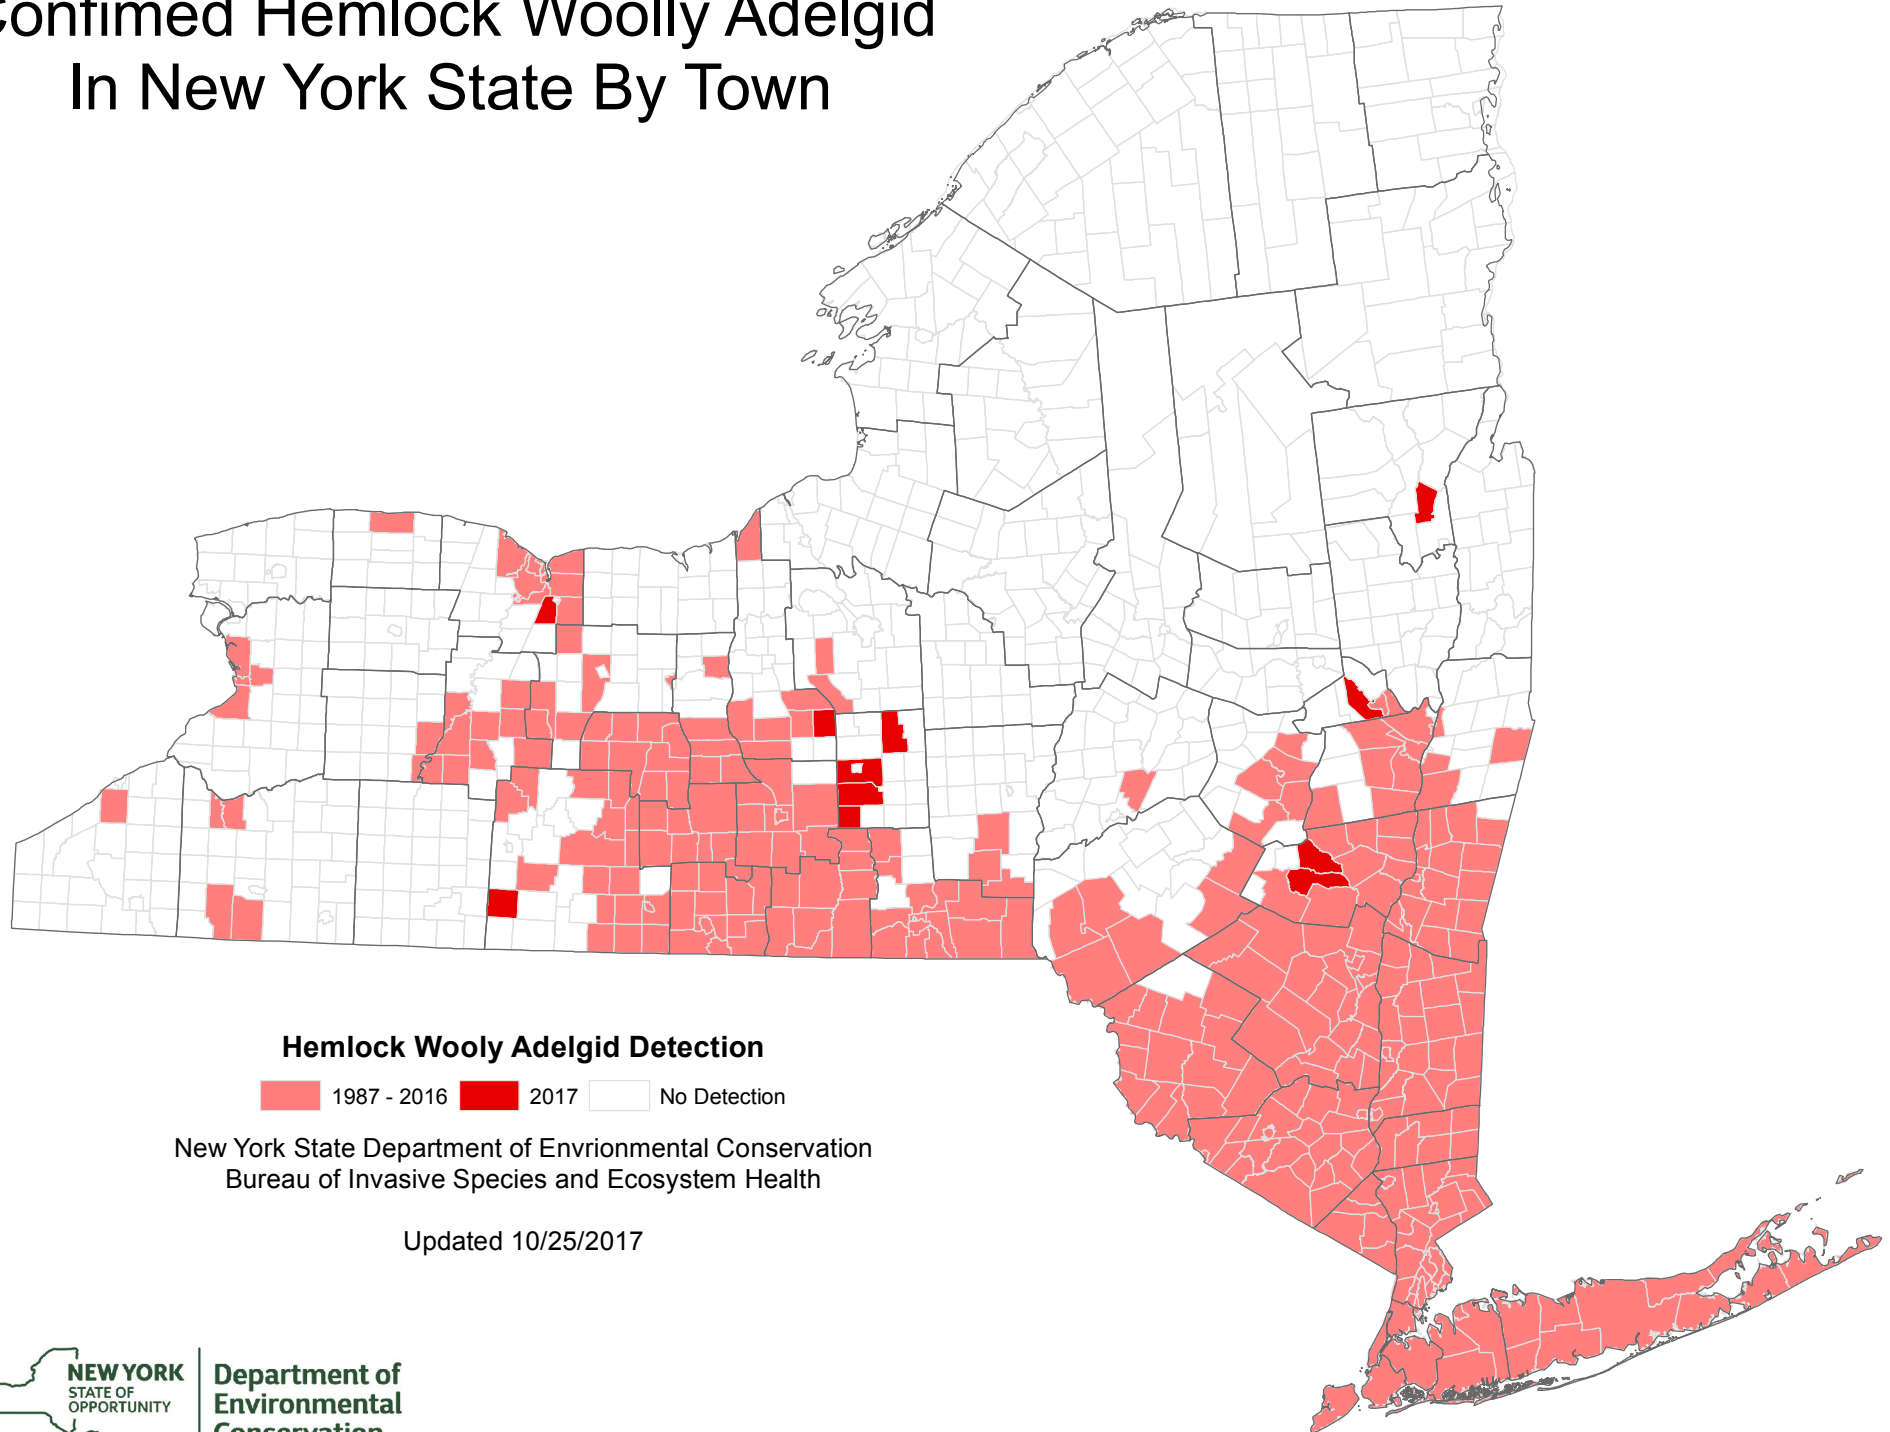

Confirmed Hemlock Woolly Adelgid In New York State By Town

Department of
Environmental
Conservation