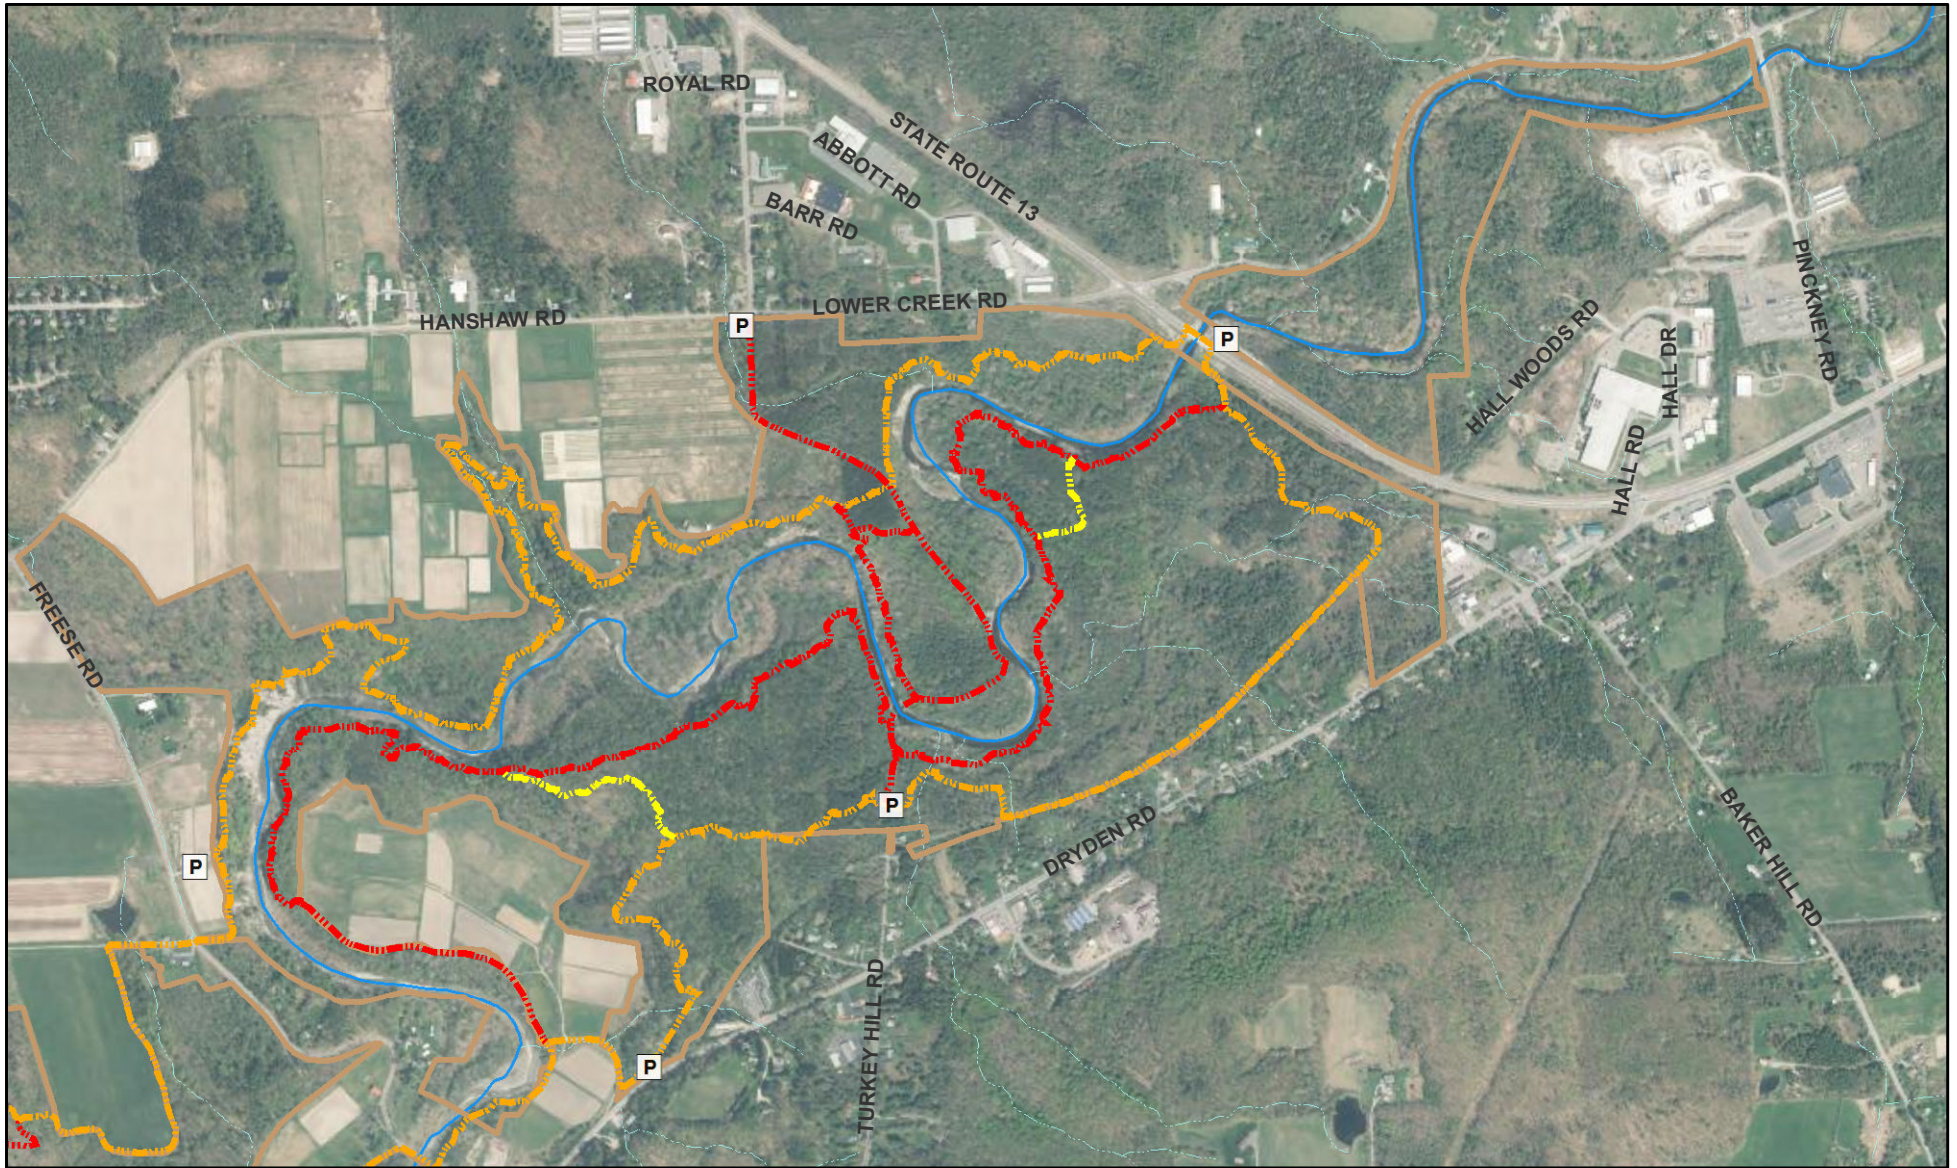

Cornell Botanic Gardens Natural Areas - Monkey Run

P Parking Area

 Natural Areas

 Intermittent Stream

 Perennial Stream

Natural Areas Trails

 Orange blaze

 Red blaze

 Yellow blaze