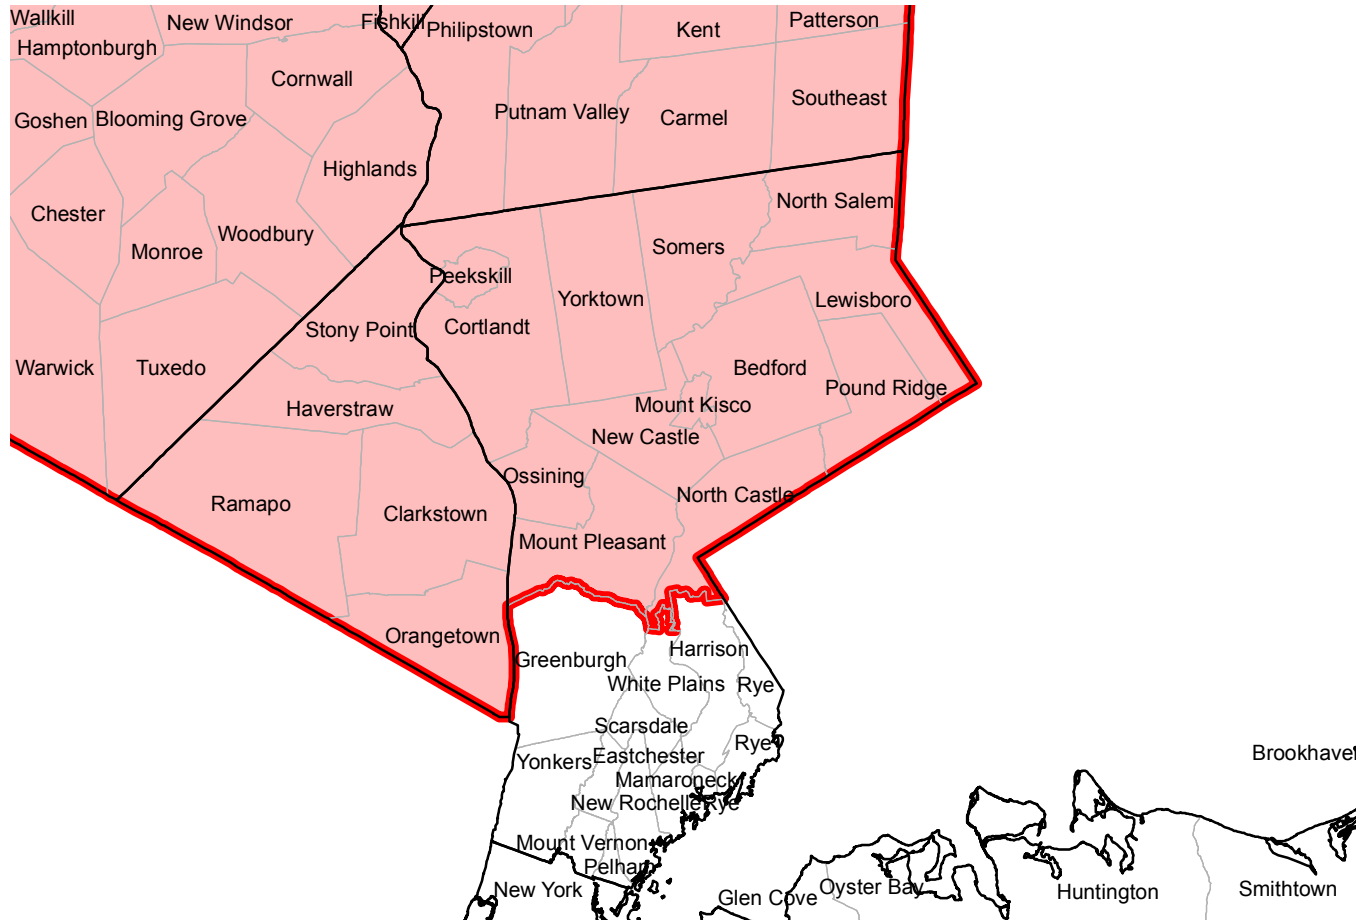

Emerald Ash Borer (EAB) Restricted Zone Detail - Oswego County

Department of
Environmental
Conservation

Agriculture
and Markets

Legend

- Town or City Boundary
- County Boundary
- EAB Restricted Zone

Created May 2017
Bureau of Invasive Species & Ecosystem Health

Emerald Ash Borer (EAB) Restricted Zone Detail - Rensselaer County

Department of
Environmental
Conservation

Agriculture
and Markets

Legend

- Town or City Boundary
- County Boundary
- EAB Restricted Zone

Created May 2017
Bureau of Invasive Species & Ecosystem Health

Emerald Ash Borer (EAB) Restricted Zone Detail - Saratoga County

Department of
Environmental
Conservation

Agriculture
and Markets

Legend

- Town or City Boundary
- County Boundary
- EAB Restricted Zone

Created May 2017
Bureau of Invasive Species & Ecosystem Health

Emerald Ash Borer (EAB) Restricted Zone Detail - Westchester County

Department of
Environmental
Conservation

Agriculture
and Markets

Legend

- Town or City Boundary
- County Boundary
- EAB Restricted Zone

Created May 2017
Bureau of Invasive Species & Ecosystem Health