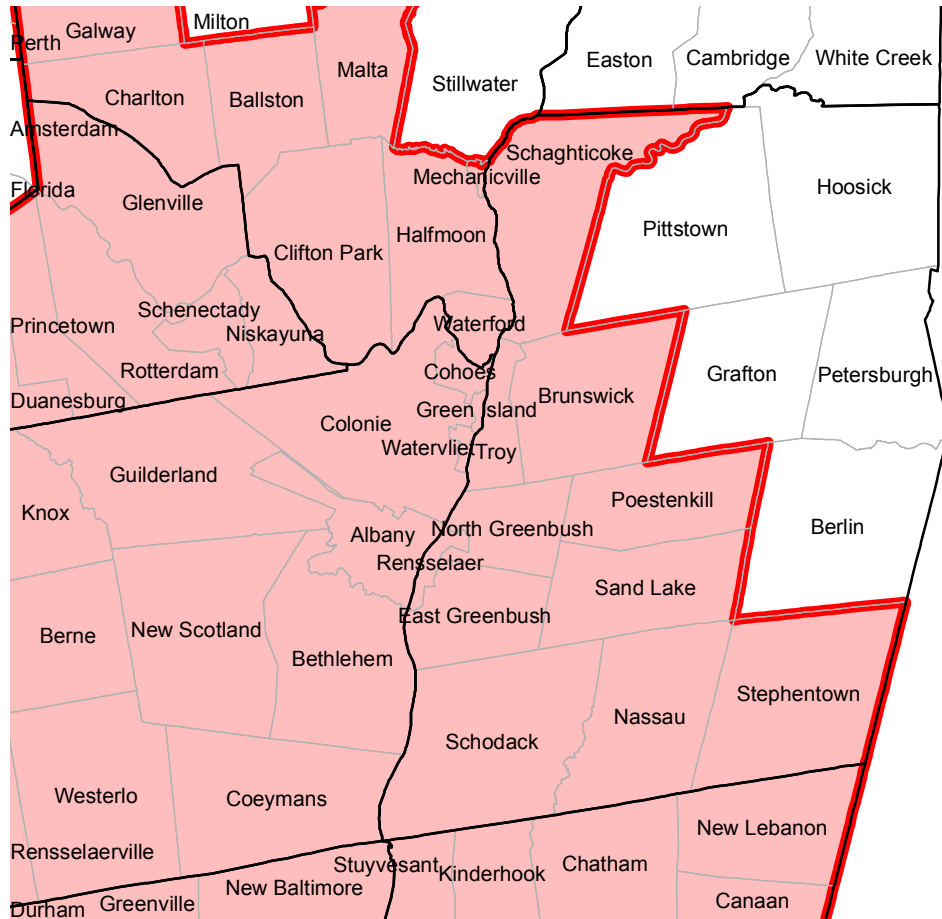

Created May 2017

Bureau of Invasive Species & Ecosystem Health

Emerald Ash Borer (EAB)

Restricted Zone

Detail - Oneida County

- Legend**
- Town or City Boundary
 - County Boundary
 - EAB Restricted Zone

Created May 2017
Bureau of Invasive Species & Ecosystem Health

Emerald Ash Borer (EAB) Restricted Zone Detail - Oswego County

Department of
Environmental
Conservation

Agriculture
and Markets

Legend

- Town or City Boundary
- County Boundary
- EAB Restricted Zone

Created May 2017
Bureau of Invasive Species & Ecosystem Health

Emerald Ash Borer (EAB) Restricted Zone Detail - Rensselaer County

Department of
Environmental
Conservation

Agriculture
and Markets

Legend

- Town or City Boundary
- County Boundary
- EAB Restricted Zone

Created May 2017
Bureau of Invasive Species & Ecosystem Health

Emerald Ash Borer (EAB) Restricted Zone Detail - Saratoga County

Department of
Environmental
Conservation

Agriculture
and Markets

Legend

- Town or City Boundary
- County Boundary
- EAB Restricted Zone

Created May 2017
Bureau of Invasive Species & Ecosystem Health