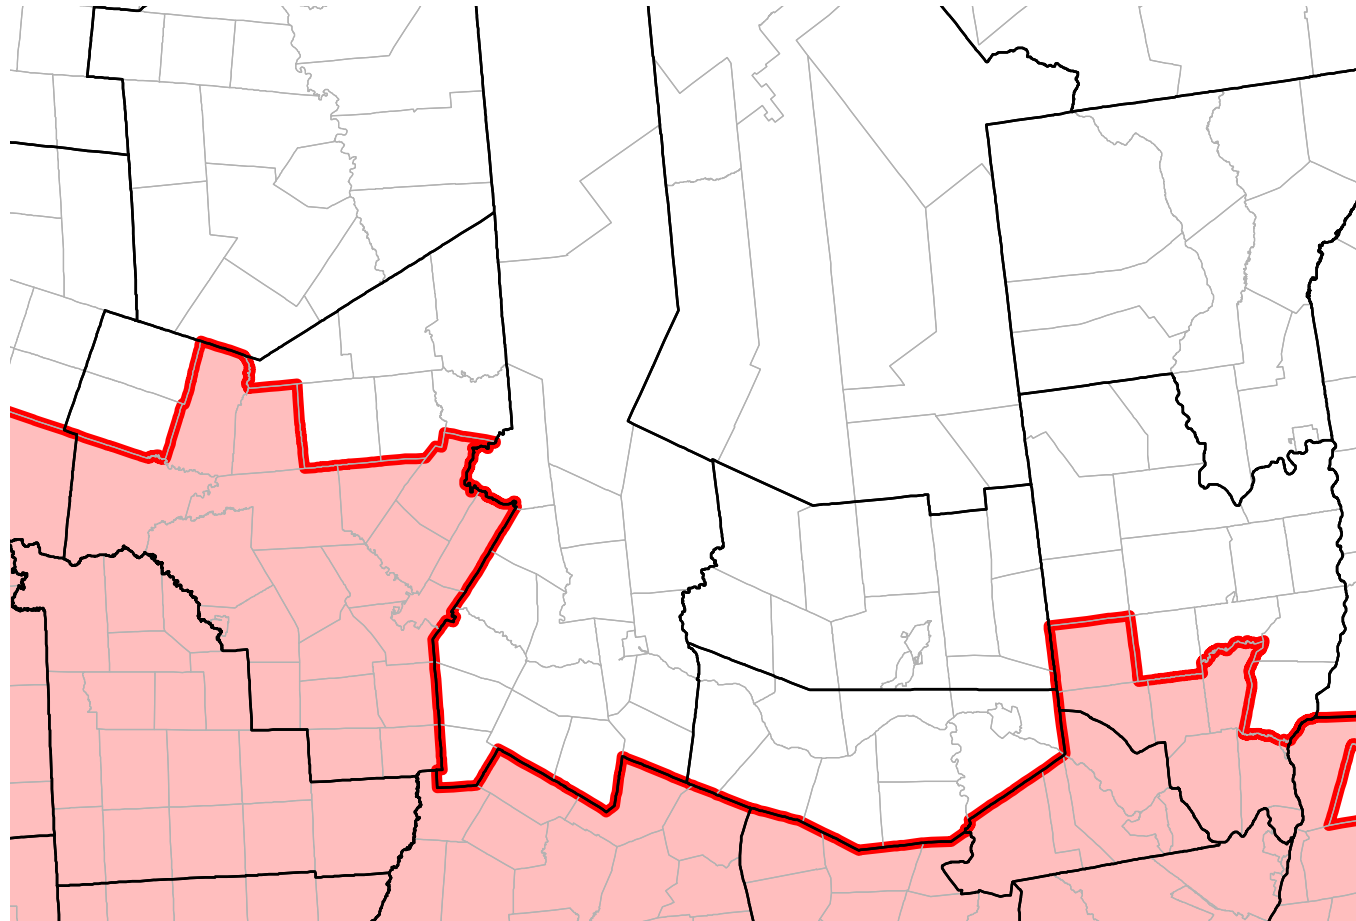

Emerald Ash Borer (EAB) Restricted Zone

Legend

-  Known EAB locations
-  County Boundary
-  EAB Restricted Zone

**Department of
Environmental
Conservation**

Created May 2017

Bureau of Invasive Species & Ecosystem Health

Emerald Ash Borer (EAB)

Restricted Zone

Detail - Herkimer & Montgomery Counties

Department of
Environmental
Conservation

Agriculture
and Markets

Legend

- Town or City Boundary
- County Boundary
- EAB Restricted Zone

Created May 2017

Bureau of Invasive Species & Ecosystem Health

Emerald Ash Borer (EAB)

Restricted Zone

Detail - Oneida County

- Legend**
- Town or City Boundary
 - County Boundary
 - EAB Restricted Zone

Created May 2017
Bureau of Invasive Species & Ecosystem Health

Emerald Ash Borer (EAB) Restricted Zone Detail - Oswego County

Department of
Environmental
Conservation

Agriculture
and Markets

Legend

- Town or City Boundary
- County Boundary
- EAB Restricted Zone

Created May 2017
Bureau of Invasive Species & Ecosystem Health