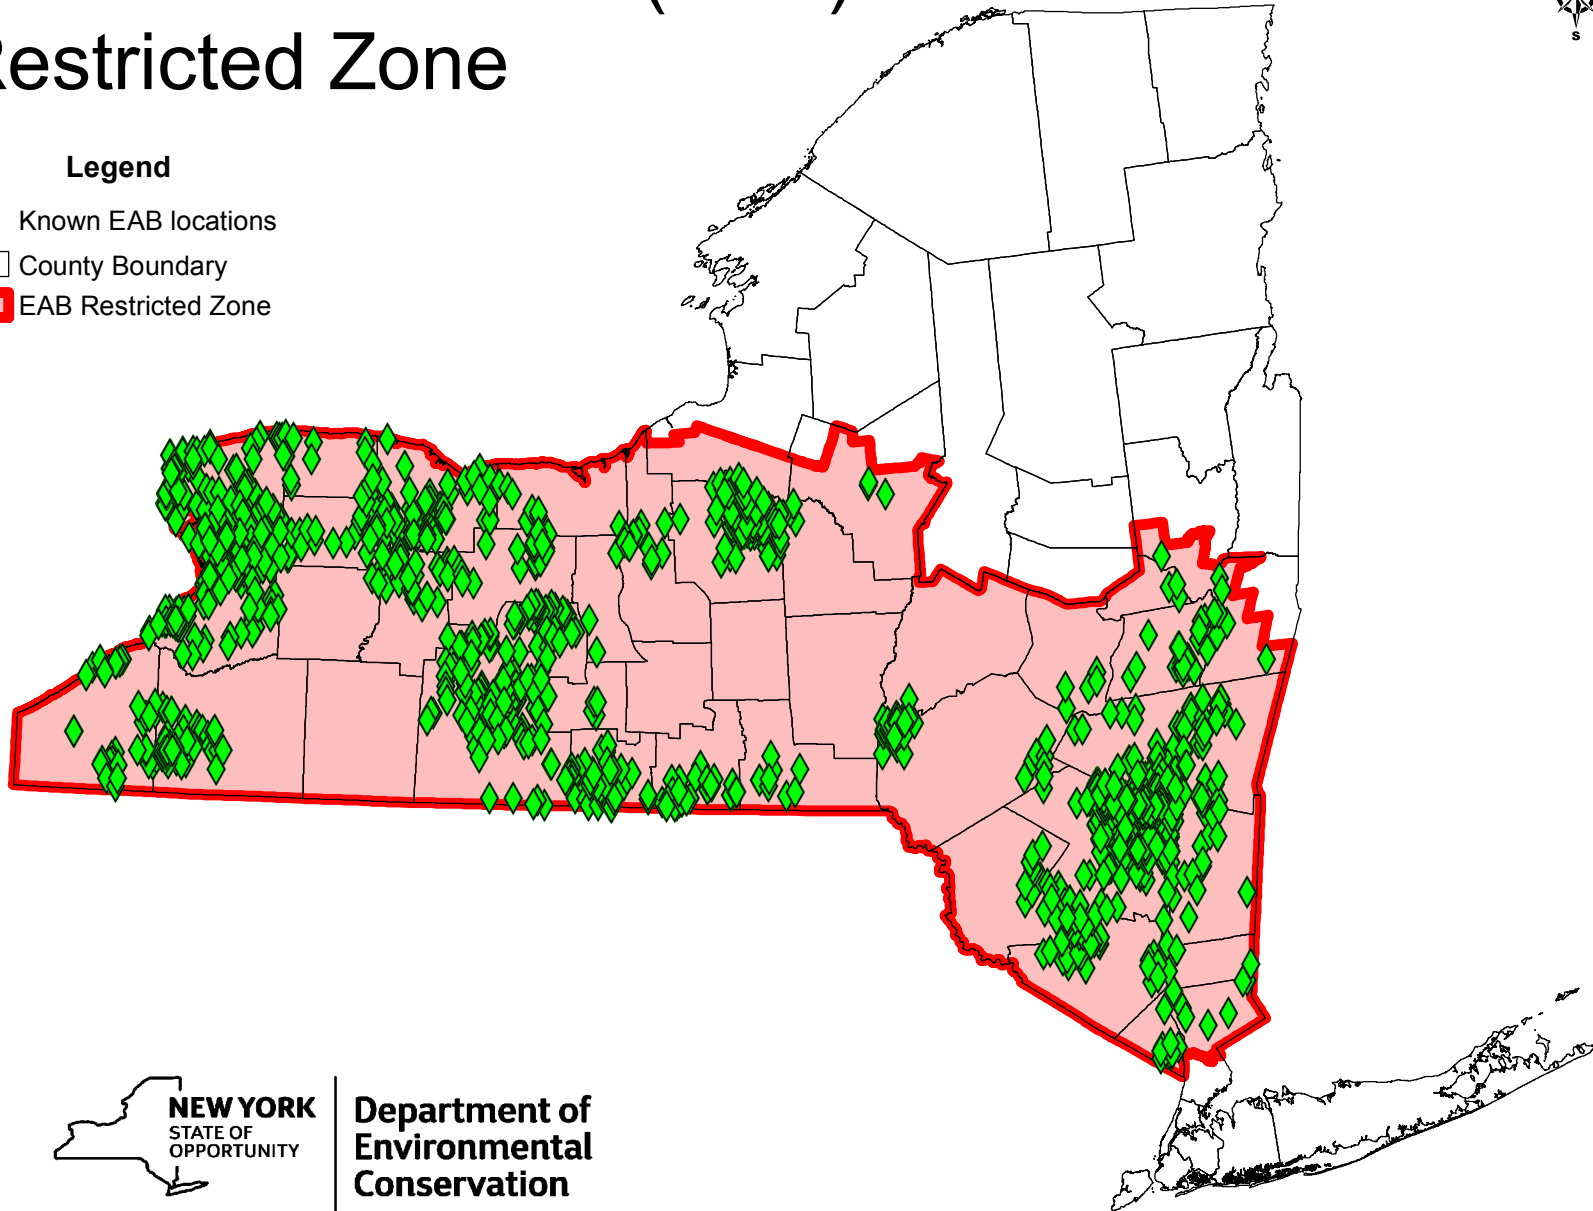

Emerald Ash Borer (EAB) Restricted Zone

Legend

-  Known EAB locations
-  County Boundary
-  EAB Restricted Zone

**Department of
Environmental
Conservation**

Created May 2017

Bureau of Invasive Species & Ecosystem Health

Emerald Ash Borer (EAB)

Restricted Zone

Detail - Herkimer & Montgomery Counties

Department of
Environmental
Conservation

Agriculture
and Markets

Legend

- Town or City Boundary
- County Boundary
- EAB Restricted Zone

Created May 2017

Bureau of Invasive Species & Ecosystem Health

Emerald Ash Borer (EAB)

Restricted Zone

Detail - Oneida County

- Legend**
- Town or City Boundary
 - County Boundary
 - EAB Restricted Zone

Created May 2017
Bureau of Invasive Species & Ecosystem Health

Emerald Ash Borer (EAB) Restricted Zone Detail - Oswego County

Department of
Environmental
Conservation

Agriculture
and Markets

Legend

- Town or City Boundary
- County Boundary
- EAB Restricted Zone

Created May 2017
Bureau of Invasive Species & Ecosystem Health