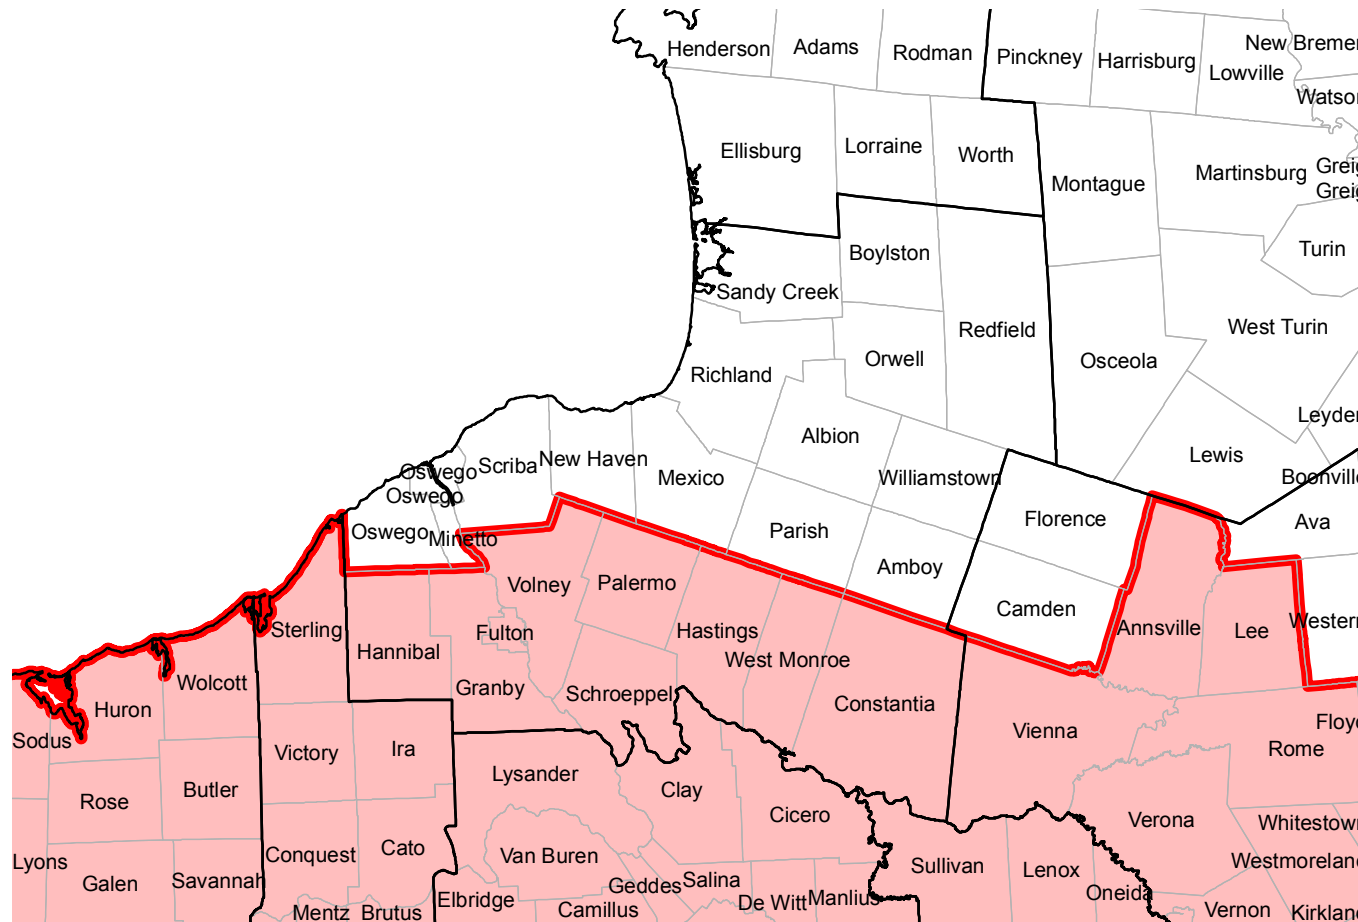

Emerald Ash Borer (EAB)

Restricted Zone

Detail - Herkimer & Montgomery Counties

Department of
Environmental
Conservation

Agriculture
and Markets

Legend

- Town or City Boundary
- County Boundary
- EAB Restricted Zone

Created May 2017

Bureau of Invasive Species & Ecosystem Health

Emerald Ash Borer (EAB)

Restricted Zone

Detail - Oneida County

- Legend**
- Town or City Boundary
 - County Boundary
 - EAB Restricted Zone

Created May 2017
Bureau of Invasive Species & Ecosystem Health

Emerald Ash Borer (EAB) Restricted Zone Detail - Oswego County

Department of
Environmental
Conservation

Agriculture
and Markets

Legend

- Town or City Boundary
- County Boundary
- EAB Restricted Zone

Created May 2017
Bureau of Invasive Species & Ecosystem Health

Emerald Ash Borer (EAB) Restricted Zone Detail - Rensselaer County

Department of
Environmental
Conservation

Agriculture
and Markets

Legend

- Town or City Boundary
- County Boundary
- EAB Restricted Zone

Created May 2017
Bureau of Invasive Species & Ecosystem Health