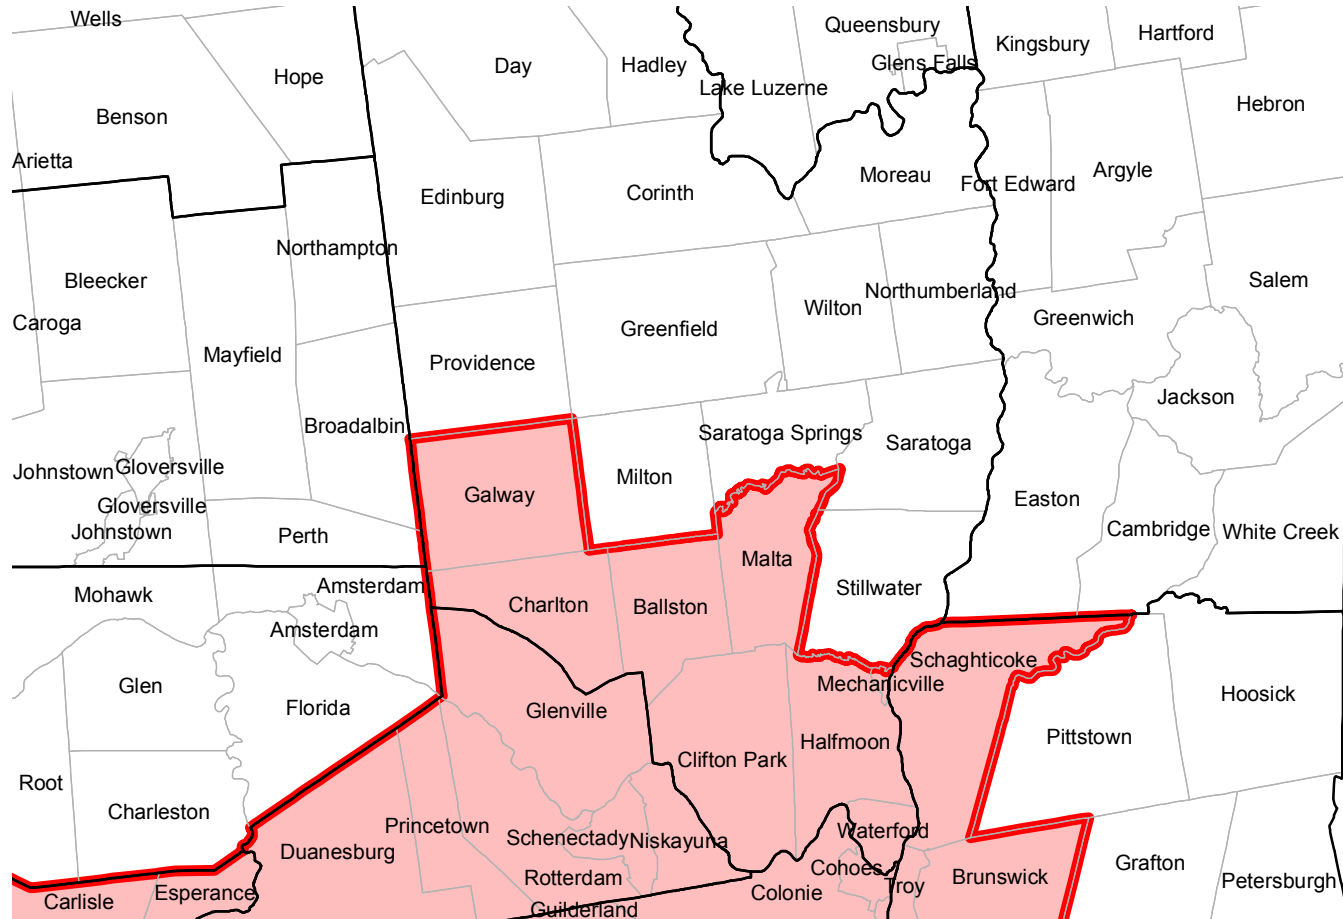

Emerald Ash Borer (EAB) Restricted Zone Detail - Oswego County

Department of
Environmental
Conservation

Agriculture
and Markets

Legend

- Town or City Boundary
- County Boundary
- EAB Restricted Zone

Created May 2017
Bureau of Invasive Species & Ecosystem Health

Emerald Ash Borer (EAB) Restricted Zone Detail - Rensselaer County

Department of
Environmental
Conservation

Agriculture
and Markets

Legend

- Town or City Boundary
- County Boundary
- EAB Restricted Zone

Created May 2017
Bureau of Invasive Species & Ecosystem Health

Emerald Ash Borer (EAB) Restricted Zone Detail - Saratoga County

Department of
Environmental
Conservation

Agriculture
and Markets

Legend

- Town or City Boundary
- County Boundary
- EAB Restricted Zone

Created May 2017
Bureau of Invasive Species & Ecosystem Health

Emerald Ash Borer (EAB) Restricted Zone Detail - Westchester County

Department of
Environmental
Conservation

Agriculture
and Markets

Legend

- Town or City Boundary
- County Boundary
- EAB Restricted Zone

Created May 2017
Bureau of Invasive Species & Ecosystem Health