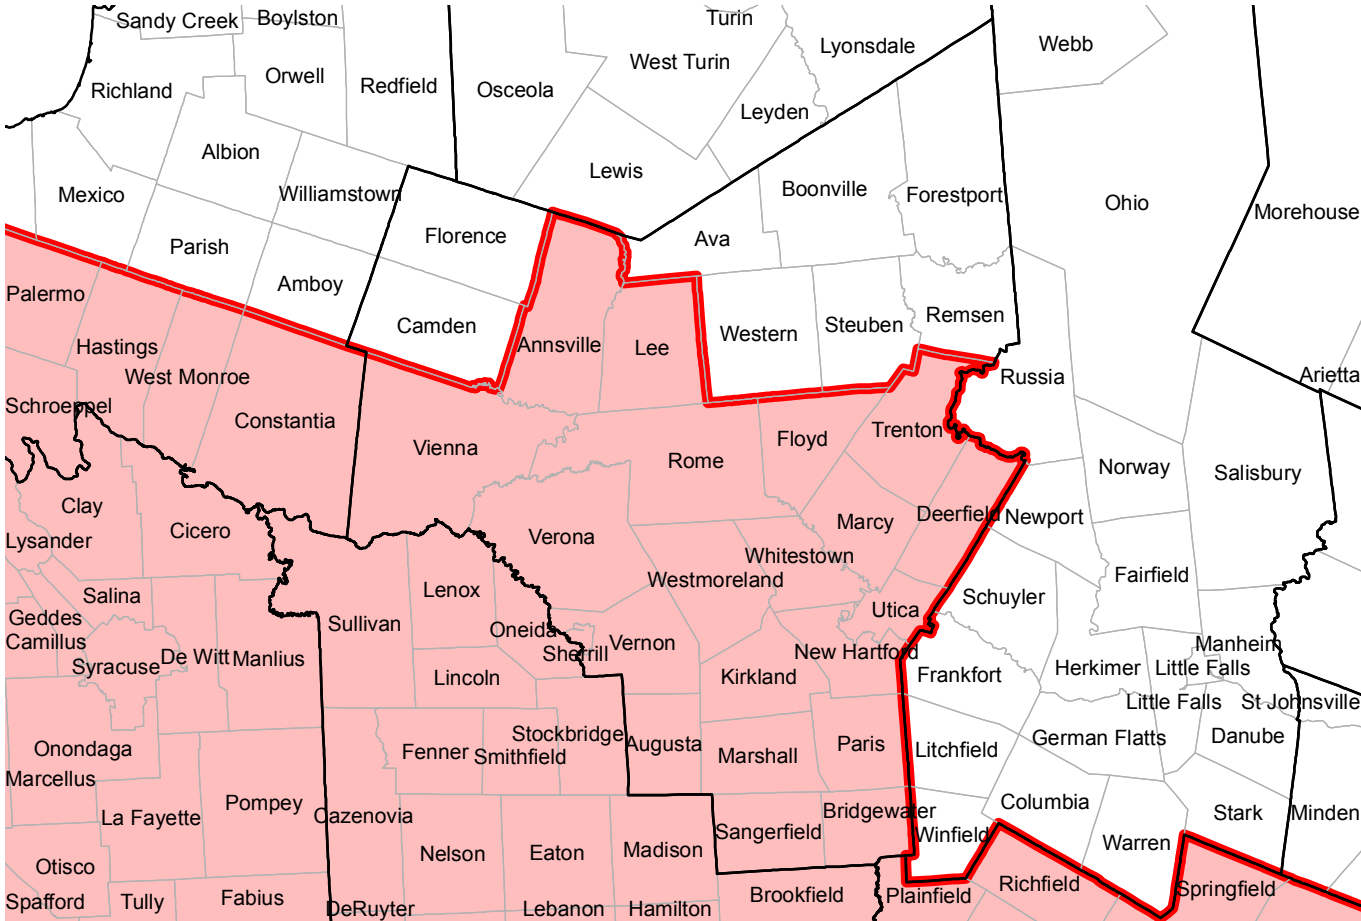

Emerald Ash Borer (EAB) Restricted Zone

Legend

-  Known EAB locations
-  County Boundary
-  EAB Restricted Zone

**Department of
Environmental
Conservation**

Created May 2017

Bureau of Invasive Species & Ecosystem Health

Emerald Ash Borer (EAB)

Restricted Zone

Detail - Herkimer & Montgomery Counties

Department of
Environmental
Conservation

Agriculture
and Markets

Legend

- Town or City Boundary
- County Boundary
- EAB Restricted Zone

Created May 2017

Bureau of Invasive Species & Ecosystem Health

Emerald Ash Borer (EAB)

Restricted Zone

Detail - Oneida County

- Legend**
- Town or City Boundary
 - County Boundary
 - EAB Restricted Zone

Created May 2017
Bureau of Invasive Species & Ecosystem Health

Emerald Ash Borer (EAB) Restricted Zone Detail - Oswego County

Department of
Environmental
Conservation

Agriculture
and Markets

Legend

- Town or City Boundary
- County Boundary
- EAB Restricted Zone

Created May 2017
Bureau of Invasive Species & Ecosystem Health